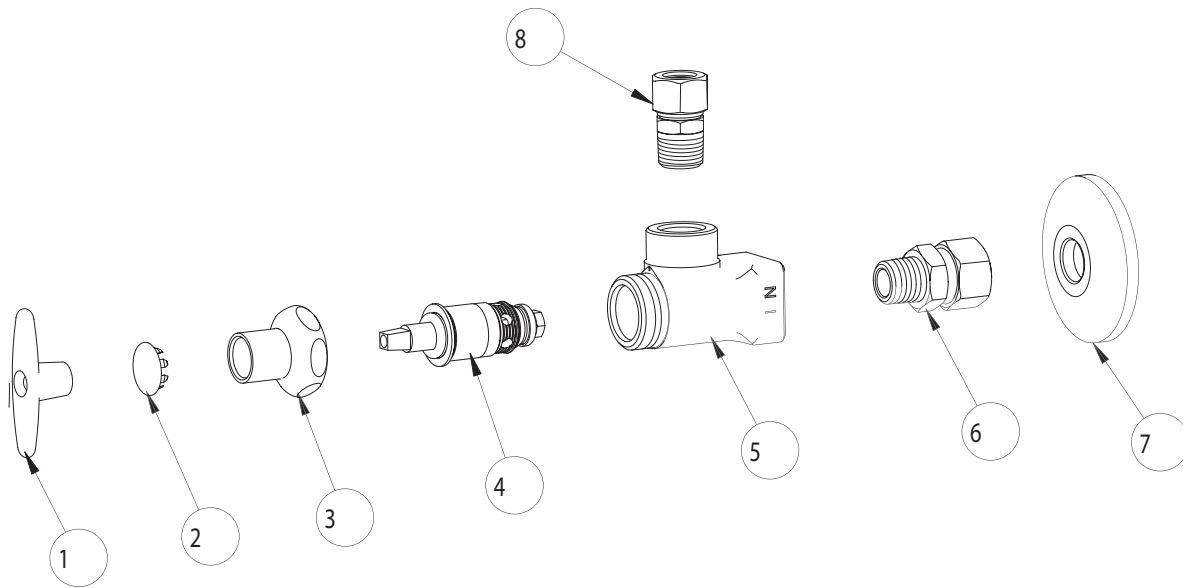

PARTS LIST

BY: JAR
CHK'D:

FINISH:
DATE:

CHROME
02-28-97

1023

ITEM NO.	PART NO.	DESCRIPTION
1	293-006	TEE HANDLE
2	1-144	BUTTON
3	1-246	LOOSE KEY CAP
4	217XTLH	SLO-COMPRESSION UNIT (LH)
5	-----	VALVE BODY (NOT SOLD SEPARATELY)
6	1022-005	COMPRESSION FITTING
7	1022-004	FLANGE
8	1022-006	COMPRESSION FITTING