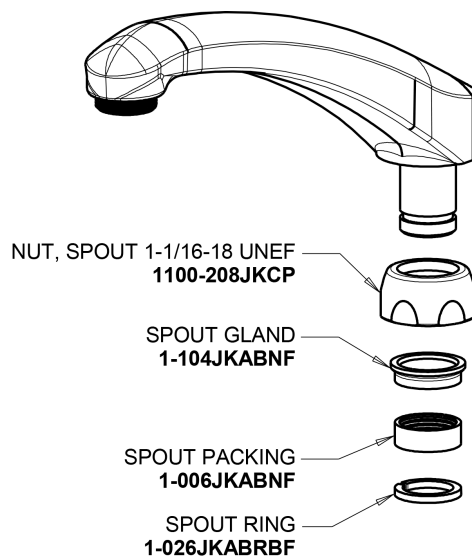

8" L Type Swing Spout L8LEOJKAB

2.2 GPM (8.3 L/min) Aerator E3JKABCP

For Technical Assistance:

Phone: 800-TEC-TRUE (832-8783)

Email: techsupport.us@chicagofaucets.com

2100 South Clearwater Drive

Des Plaines, IL 60018

Phone: 847-803-5000

chicagofaucets.com