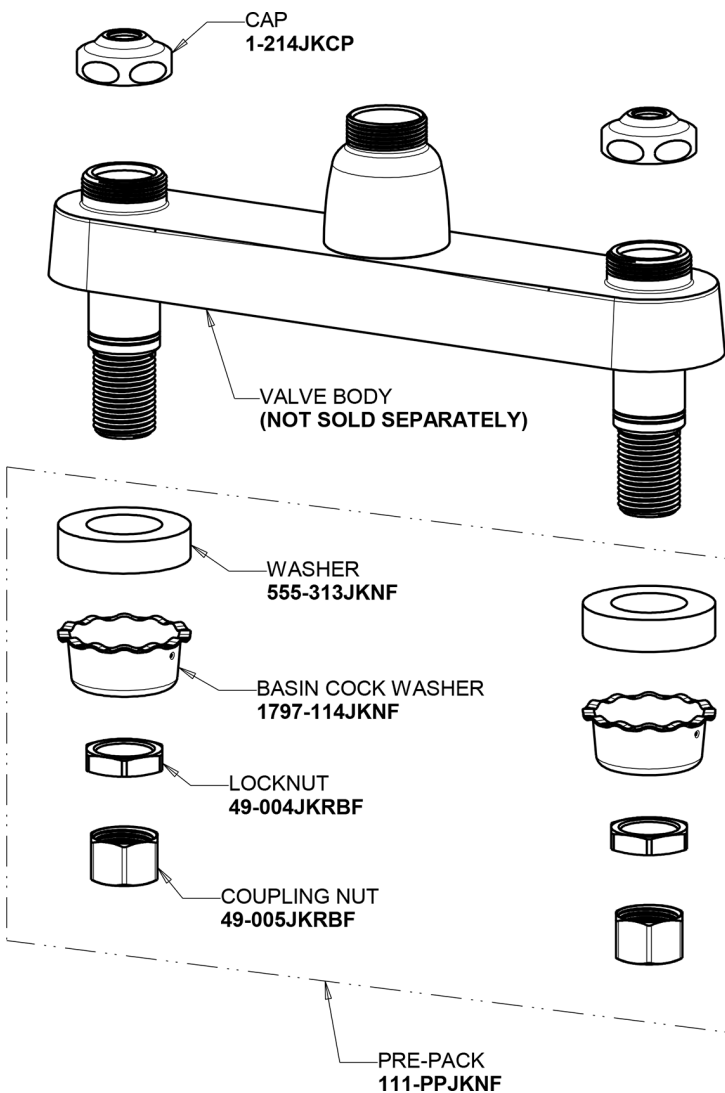

# Repair Parts

1100-317ABCP

Hot and Cold Water Sink Faucet

**CHICAGO  
FAUCETS**

a Geberit company

## Base Parts:

# Repair Parts

1100-317ABCP

Hot and Cold Water Sink Faucet

**CHICAGO  
FAUCETS** 

a Geberit company

4" Wristblade Handle  
317-PRJKCP

Quatern Compression Operating Cartridge (pair)  
1-099XTJKABNF (right)  
1-100XTJKABNF (left)