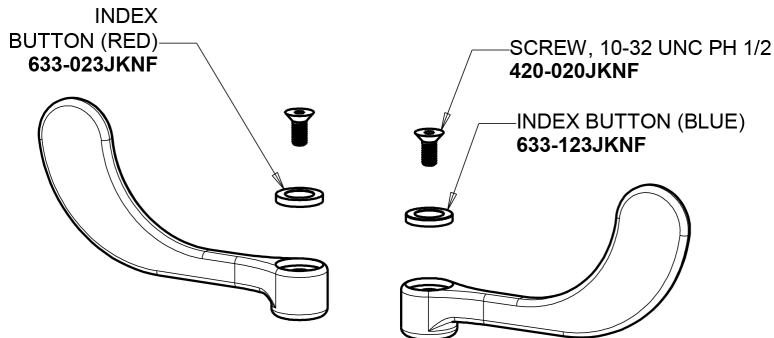

# Repair Parts

1100-317ABCP

Hot and Cold Water Sink Faucet

**CHICAGO  
FAUCETS** 

a Geberit company

4" Wristblade Handle  
317-PRJKCP

Quatern Compression Operating Cartridge (pair)  
1-099XTJKABNF (right)  
1-100XTJKABNF (left)