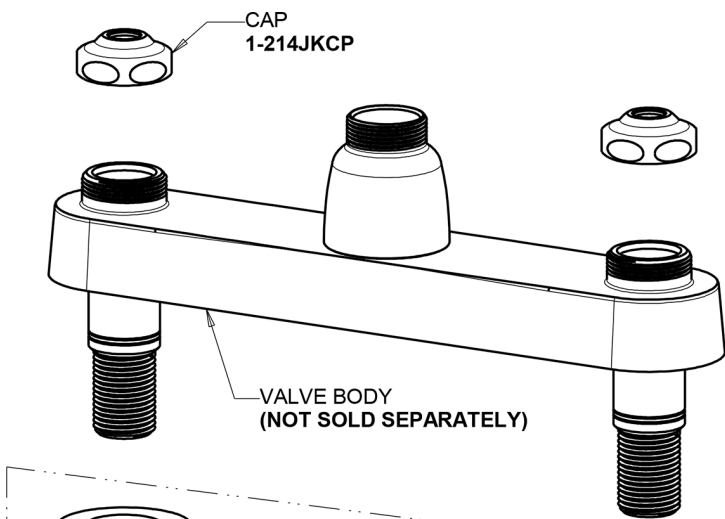

Repair Parts

1100-317VPAABCP

Hot and Cold Water Sink Faucet

**CHICAGO
FAUCETS**

a Geberit company

Base Parts:

8" L Type Swing Spout L8LEOJKAB

2.2 GPM (8.3 L/min) Vandal Proof Aerator E3VPJKABCP

1100-317VPAABCP

Hot and Cold Water Sink Faucet

**CHICAGO
FAUCETS**

a Geberit company

4" Wristblade Handle
317-PRJKCP

Quatern Compression Operating Cartridge (pair)
1-099XTJKABNF (right)
1-100XTJKABNF (left)