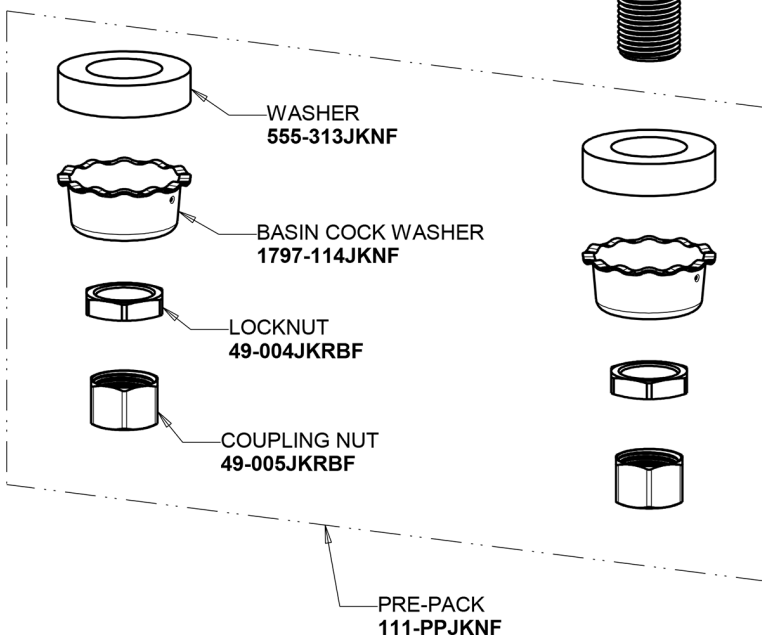

Repair Parts

1100-317VPAABCP

Hot and Cold Water Sink Faucet

**CHICAGO
FAUCETS**

a Geberit company

Base Parts:

8" L Type Swing Spout L8LEOJKAB

2.2 GPM (8.3 L/min) Vandal Proof Aerator E3VPJKABCP

1100-317VPAABCP

Hot and Cold Water Sink Faucet

**CHICAGO
FAUCETS**

a Geberit company

4" Wristblade Handle
317-PRJKCP

Quatern Compression Operating Cartridge (pair)
1-099XTJKABNF (right)
1-100XTJKABNF (left)