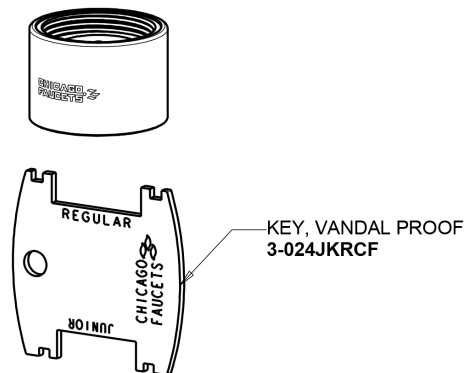

Repair Parts

1100-317VPAABCP

Hot and Cold Water Sink Faucet

**CHICAGO
FAUCETS**

a Geberit company

Base Parts:

8" L Type Swing Spout L8LEOJKAB

2.2 GPM (8.3 L/min) Vandal Proof Aerator E3VPJKABCP

1100-317VPAABCP

Hot and Cold Water Sink Faucet

**CHICAGO
FAUCETS**

a Geberit company

4" Wristblade Handle
317-PRJKCP

Quatern Compression Operating Cartridge (pair)
1-099XTJKABNF (right)
1-100XTJKABNF (left)