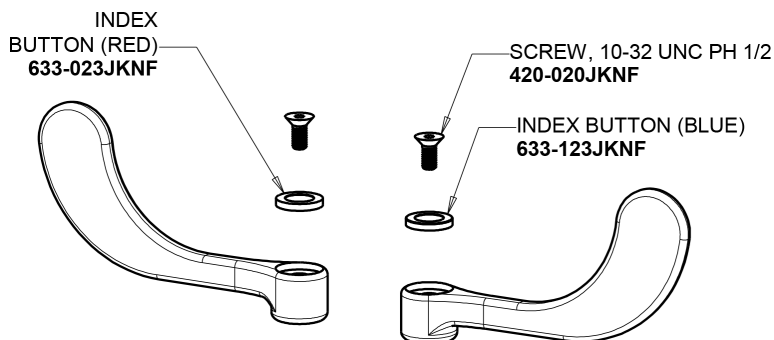

Repair Parts

1100-317VPAABCP

Hot and Cold Water Sink Faucet

**CHICAGO
FAUCETS**

a Geberit company

Base Parts:

8" L Type Swing Spout L8LEOJKAB

2.2 GPM (8.3 L/min) Vandal Proof Aerator E3VPJKABCP

1100-317VPAABCP

Hot and Cold Water Sink Faucet

**CHICAGO
FAUCETS**

a Geberit company

4" Wristblade Handle
317-PRJKCP

Quatern Compression Operating Cartridge (pair)
1-099XTJKABNF (right)
1-100XTJKABNF (left)