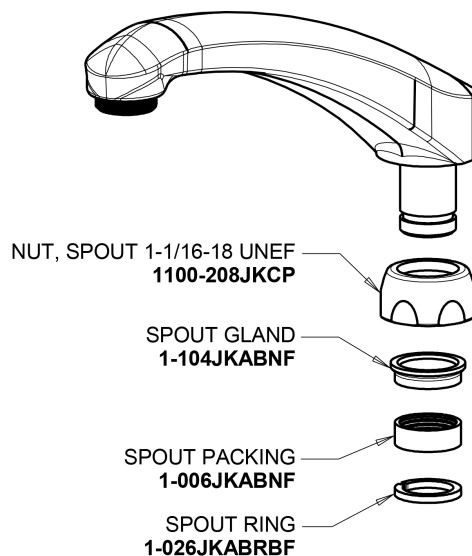

Repair Parts

1100-317VPAABCP

Hot and Cold Water Sink Faucet

**CHICAGO
FAUCETS**

a Geberit company

Base Parts:

8" L Type Swing Spout L8LEOJKAB

2.2 GPM (8.3 L/min) Vandal Proof Aerator E3VPJKABCP

1100-317VPAABCP

Hot and Cold Water Sink Faucet

**CHICAGO
FAUCETS**

a Geberit company

4" Wristblade Handle
317-PRJKCP

Quatern Compression Operating Cartridge (pair)
1-099XTJKABNF (right)
1-100XTJKABNF (left)