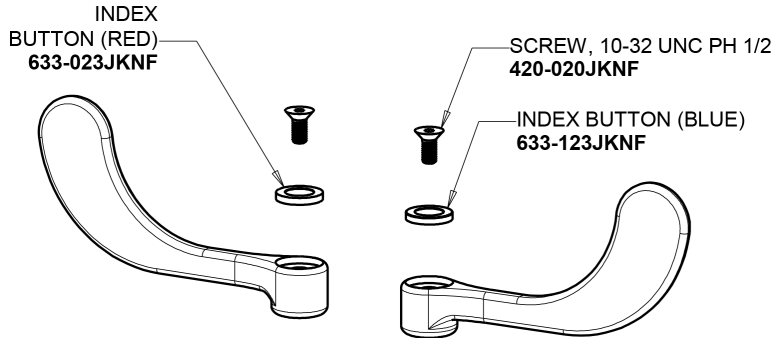

Repair Parts

1100-317XKABCP

Hot and Cold Water Sink Faucet

**CHICAGO
FAUCETS**

a Geberit company

Base Parts:

8" L Type Swing Spout L8LEOJKAB

2.2 GPM (8.3 L/min) Aerator E3JKABCP

1100-317XKABCP

Hot and Cold Water Sink Faucet

a Geberit company

4" Wristblade Handle
317-PRJKCP

Ceramic 1/4-Turn Operating Cartridge (pair)
1-099XKJKABNF (right)
1-100XKJKABNF (left)

For Technical Assistance: