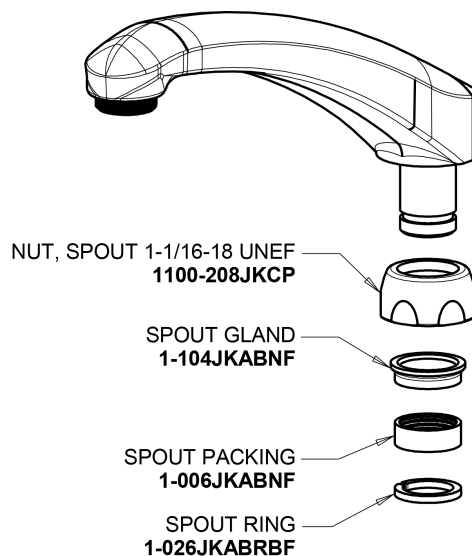

Repair Parts

1100-317XKABCP

Hot and Cold Water Sink Faucet

**CHICAGO
FAUCETS**

a Geberit company

Base Parts:

8" L Type Swing Spout L8LEOJKAB

2.2 GPM (8.3 L/min) Aerator E3JKABCP

1100-317XKABCP

Hot and Cold Water Sink Faucet

a Geberit company

4" Wristblade Handle
317-PRJKCP

Ceramic 1/4-Turn Operating Cartridge (pair)
1-099XKJKABNF (right)
1-100XKJKABNF (left)

For Technical Assistance: