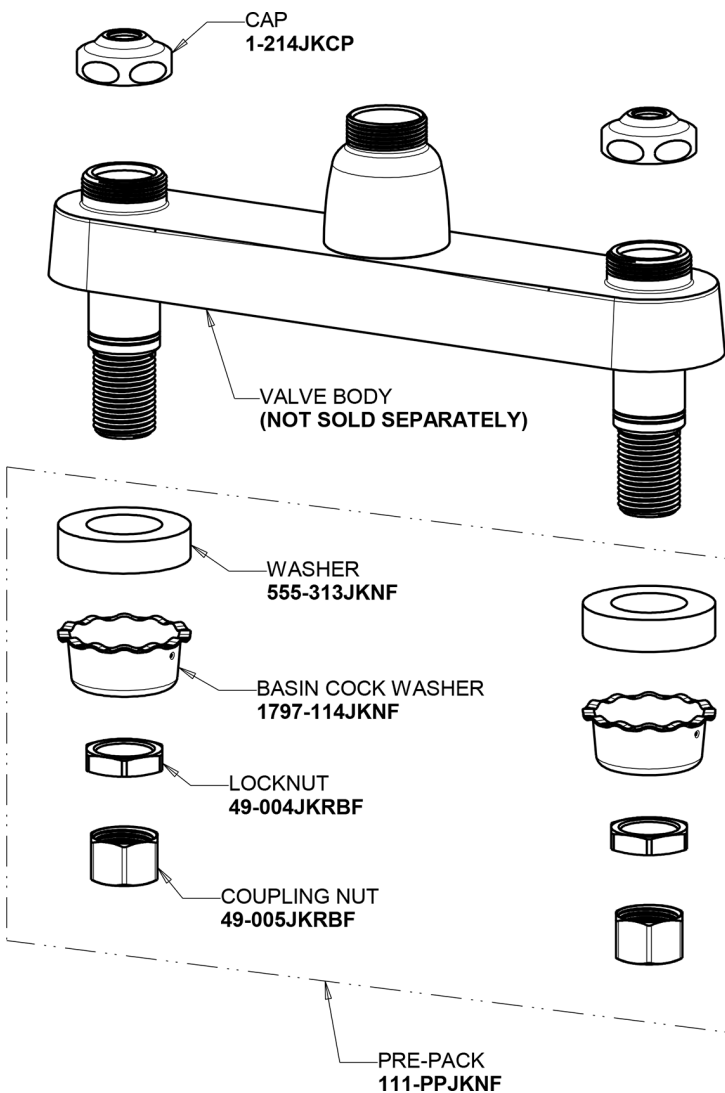

Repair Parts

1100-317XKABCP

Hot and Cold Water Sink Faucet

**CHICAGO
FAUCETS**

a Geberit company

Base Parts:

8" L Type Swing Spout L8LEOJKAB

2.2 GPM (8.3 L/min) Aerator E3JKABCP

1100-317XKABCP

Hot and Cold Water Sink Faucet

a Geberit company

4" Wristblade Handle
317-PRJKCP

Ceramic 1/4-Turn Operating Cartridge (pair)
1-099XKJKABNF (right)
1-100XKJKABNF (left)

For Technical Assistance: