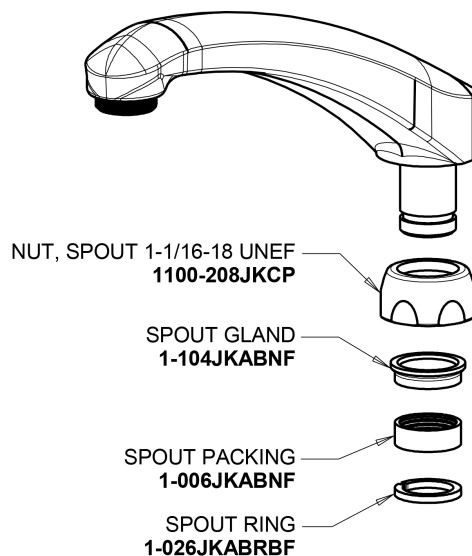

Repair Parts

1100-319ABCP

Hot and Cold Water Sink Faucet

**CHICAGO
FAUCETS**

a Geberit company

Base Parts:

8" L Type Swing Spout L8LEOJKAB

2.2 GPM (8.3 L/min) Aerator E3JKABCP

Hot and Cold Water Sink Faucet

**CHICAGO
FAUCETS**

a Geberit company

6" Elbow Blade Handle
319-PRJKCP

Quatern Compression Operating Cartridge (pair)

1-099XTJKABNF (right)

1-100XTJKABNF (left)

For Technical Assistance: