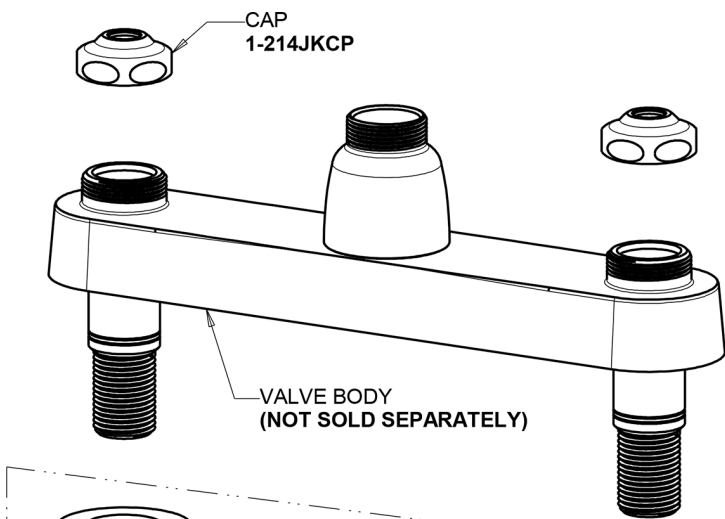

Repair Parts

1100-319ABCP

Hot and Cold Water Sink Faucet

**CHICAGO
FAUCETS**

a Geberit company

Base Parts:

8" L Type Swing Spout L8LEOJKAB

2.2 GPM (8.3 L/min) Aerator E3JKABCP

Hot and Cold Water Sink Faucet

**CHICAGO
FAUCETS**

a Geberit company

6" Elbow Blade Handle
319-PRJKCP

Quatern Compression Operating Cartridge (pair)

1-099XTJKABNF (right)

1-100XTJKABNF (left)

For Technical Assistance: