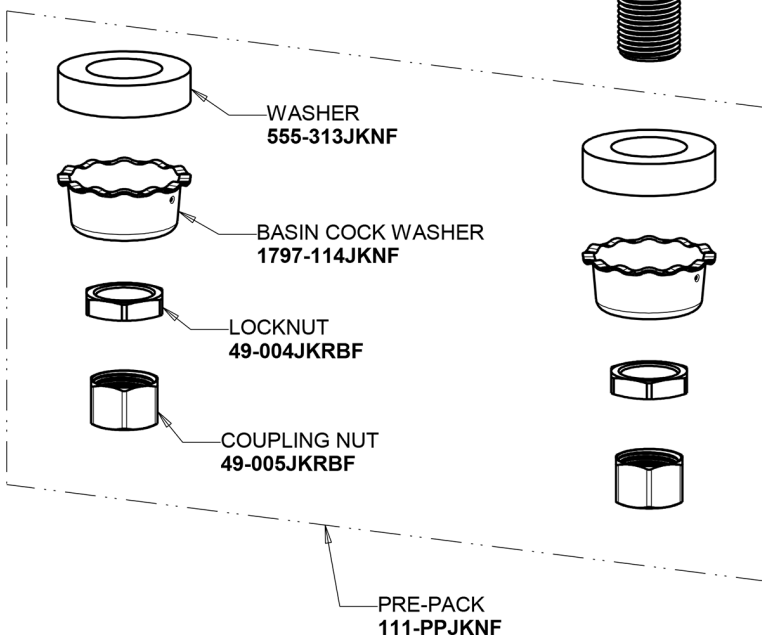

Repair Parts

1100-319ABCP

Hot and Cold Water Sink Faucet

**CHICAGO
FAUCETS**

a Geberit company

Base Parts:

8" L Type Swing Spout L8LEOJKAB

2.2 GPM (8.3 L/min) Aerator E3JKABCP

Hot and Cold Water Sink Faucet

**CHICAGO
FAUCETS**

a Geberit company

6" Elbow Blade Handle
319-PRJKCP

Quatern Compression Operating Cartridge (pair)

1-099XTJKABNF (right)

1-100XTJKABNF (left)

For Technical Assistance: