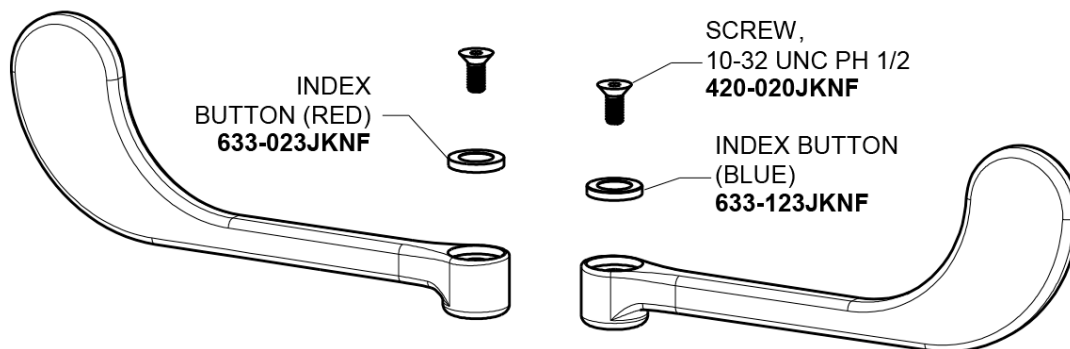

Repair Parts

1100-319ABCP

Hot and Cold Water Sink Faucet

**CHICAGO
FAUCETS**

a Geberit company

Base Parts:

8" L Type Swing Spout L8LEOJKAB

2.2 GPM (8.3 L/min) Aerator E3JKABCP

For Technical Assistance:

Phone: 800-TEC-TRUE (832-8783)

Email: techsupport.us@chicagofaucets.com

2100 South Clearwater Drive
Des Plaines, IL 60018
Phone: 847-803-5000
chicagofaucets.com

Repair Parts

1100-319ABCP

Hot and Cold Water Sink Faucet

**CHICAGO
FAUCETS**

a Geberit company

6" Elbow Blade Handle
319-PRJKCP

Quatern Compression Operating Cartridge (pair)

1-099XTJKABNF (right)

1-100XTJKABNF (left)

For Technical Assistance: