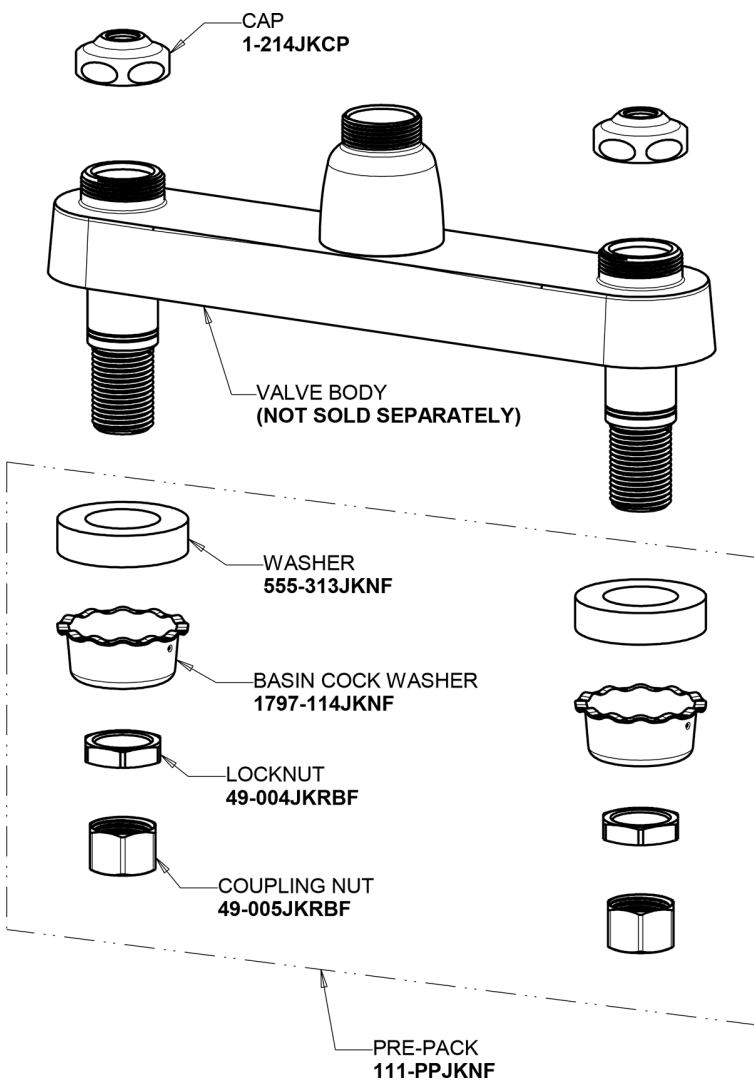

# Repair Parts

1100-369ABCP

Hot and Cold Water Sink Faucet

**CHICAGO  
FAUCETS**

a Geberit company

## Base Parts:

## 2-3/8" Lever Handle 369-PRJKCP