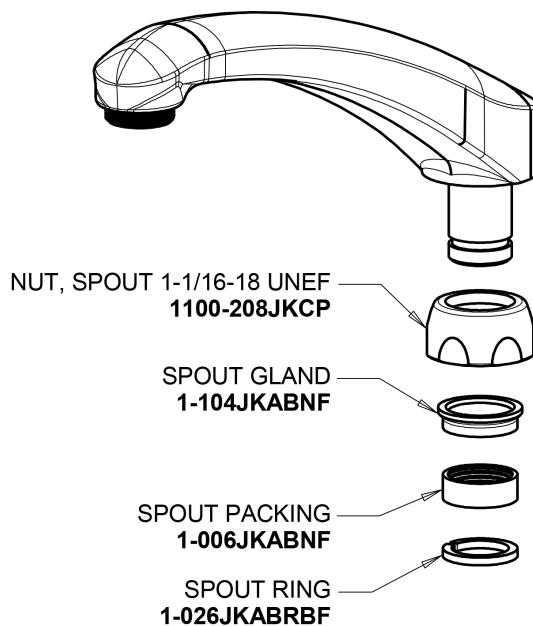

# Repair Parts

1100-369ABCP

Hot and Cold Water Sink Faucet

**CHICAGO  
FAUCETS**

a Geberit company

## Base Parts:

## 8" L Type Swing Spout L8LEOJKAB

## 2-3/8" Lever Handle 369-PRJKCP