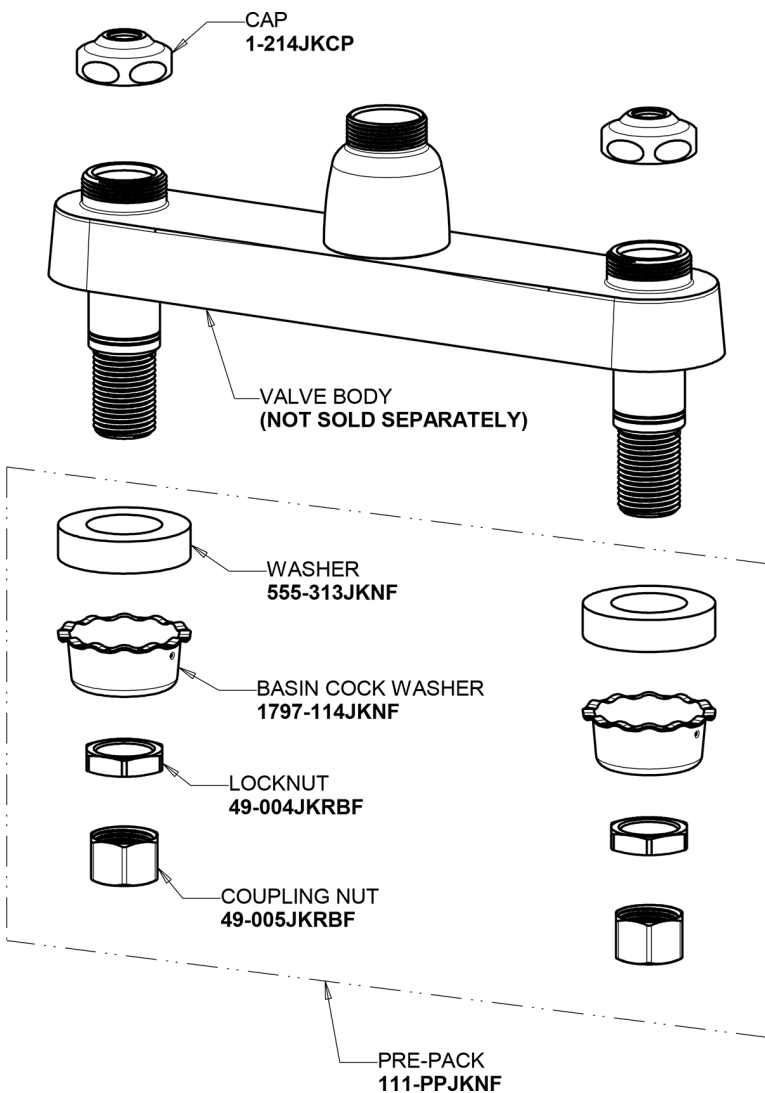

Repair Parts

1100-ABCP

Hot and Cold Water Sink Faucet

**CHICAGO
FAUCETS**

a Geberit company

Base Parts:

8" L Type Swing Spout L8LEOJKAB

2.2 GPM (8.3 L/min) Aerator E3JKABCP

Hot and Cold Water Sink Faucet

**CHICAGO
FAUCETS** 

a Geberit company

2" Vandal Proof Canopy Single Wing Handle
1000-PRJKCP

Quatern Compression Operating Cartridge (pair)
1-099XTJKABNF (right)
1-100XTJKABNF (left)