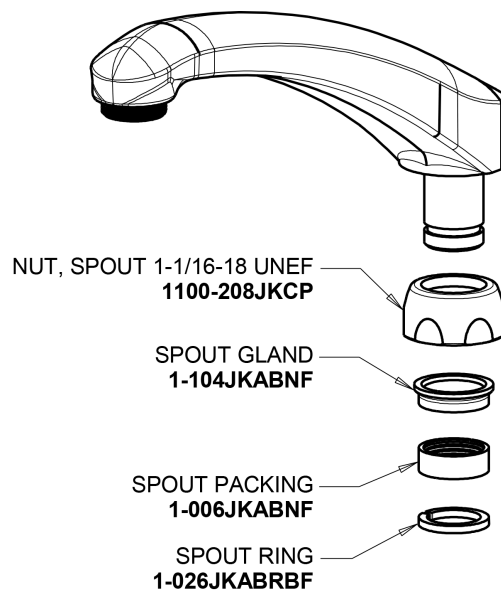

Repair Parts

1100-ABCP

Hot and Cold Water Sink Faucet

**CHICAGO
FAUCETS**

a Geberit company

Base Parts:

8" L Type Swing Spout L8LEOJKAB

2.2 GPM (8.3 L/min) Aerator E3JKABCP

Hot and Cold Water Sink Faucet

**CHICAGO
FAUCETS** 

a Geberit company

2" Vandal Proof Canopy Single Wing Handle
1000-PRJKCP

Quatern Compression Operating Cartridge (pair)
1-099XTJKABNF (right)
1-100XTJKABNF (left)