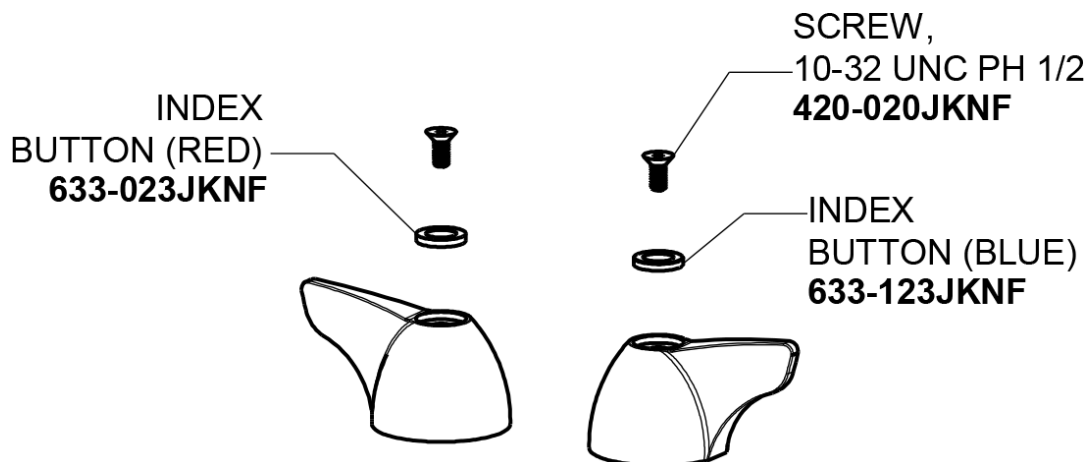

Repair Parts

1100-ABCP

Hot and Cold Water Sink Faucet

**CHICAGO
FAUCETS**

a Geberit company

2" Vandal Proof Canopy Single Wing Handle
1000-PRJKCP

Quatern Compression Operating Cartridge (pair)
1-099XTJKABNF (right)
1-100XTJKABNF (left)