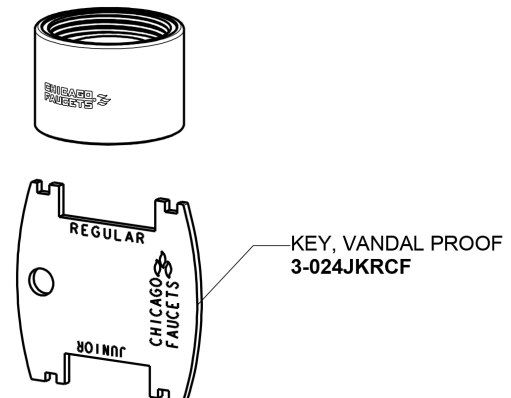

Repair Parts

1100-E2805-5-369AB

Hot and Cold Water Sink Faucet

**CHICAGO
FAUCETS**

a Geberit company

Base Parts:

8" L Type Swing Spout L8LEOJKAB

0.5 GPM (1.9 L/min) Vandal Proof Non-Aerating Spray Outlet E2805-5JKABCP

1100-E2805-5-369AB

Hot and Cold Water Sink Faucet

**CHICAGO
FAUCETS** 

a Geberit company

2-3/8" Lever Handle
369-PRJKCP

Quatern Compression Operating Cartridge (pair)
1-099XTJKABNF (right)
1-100XTJKABNF (left)