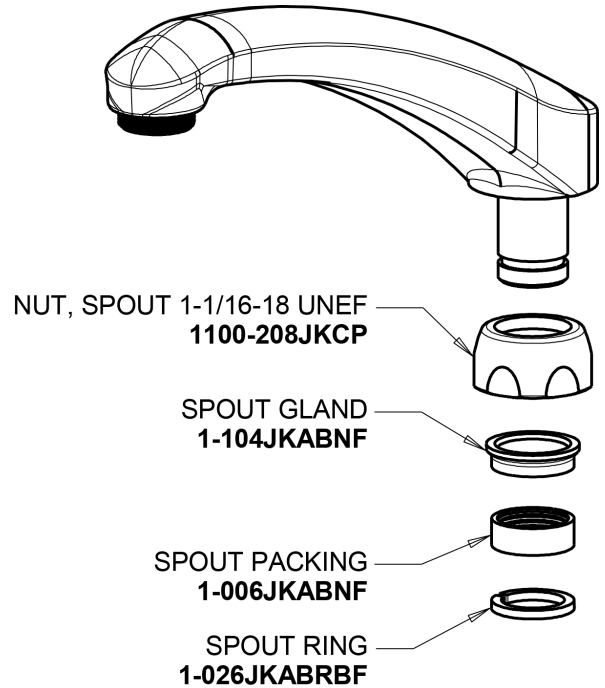

Repair Parts

1100-E2805-5-369AB

Hot and Cold Water Sink Faucet

**CHICAGO
FAUCETS**

a Geberit company

Base Parts:

8" L Type Swing Spout L8LEOJKAB

0.5 GPM (1.9 L/min) Vandal Proof Non-Aerating Spray Outlet E2805-5JKABCP

1100-E2805-5-369AB

Hot and Cold Water Sink Faucet

**CHICAGO
FAUCETS** 

a Geberit company

2-3/8" Lever Handle
369-PRJKCP

Quatern Compression Operating Cartridge (pair)
1-099XTJKABNF (right)
1-100XTJKABNF (left)