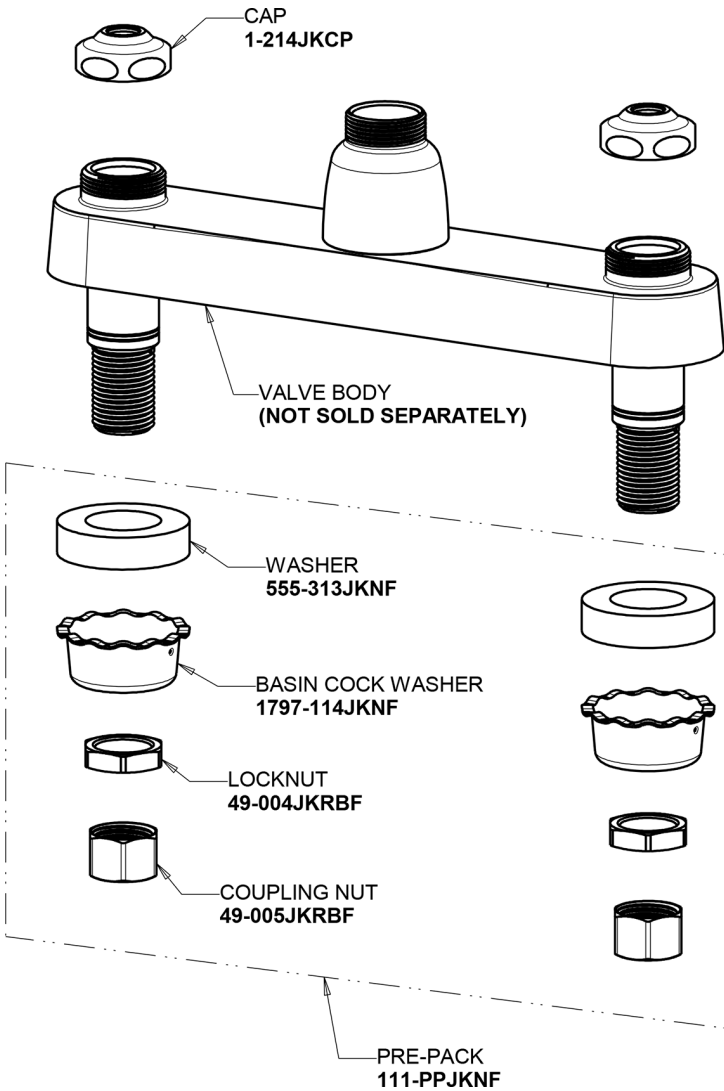

Repair Parts

1100-E2805-5-369AB

Hot and Cold Water Sink Faucet

**CHICAGO
FAUCETS**

a Geberit company

Base Parts:

8" L Type Swing Spout L8LEOJKAB

0.5 GPM (1.9 L/min) Vandal Proof Non-Aerating Spray Outlet E2805-5JKABCP

1100-E2805-5-369AB

Hot and Cold Water Sink Faucet

**CHICAGO
FAUCETS** 

a Geberit company

2-3/8" Lever Handle
369-PRJKCP

Quatern Compression Operating Cartridge (pair)
1-099XTJKABNF (right)
1-100XTJKABNF (left)