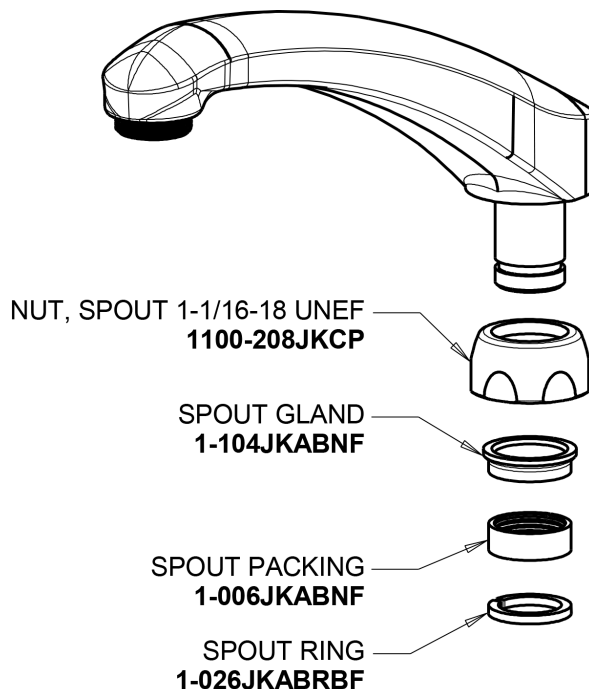

8" L Type Swing Spout L8LEOJKAB

1.5 GPM (5.7 L/min) Aerator E35JKABCP

For Technical Assistance:

Phone: 800-TEC-TRUE (832-8783)

Email: techsupport.us@chicagofaucets.com

2100 South Clearwater Drive

Des Plaines, IL 60018

Phone: 847-803-5000

chicagofaucets.com