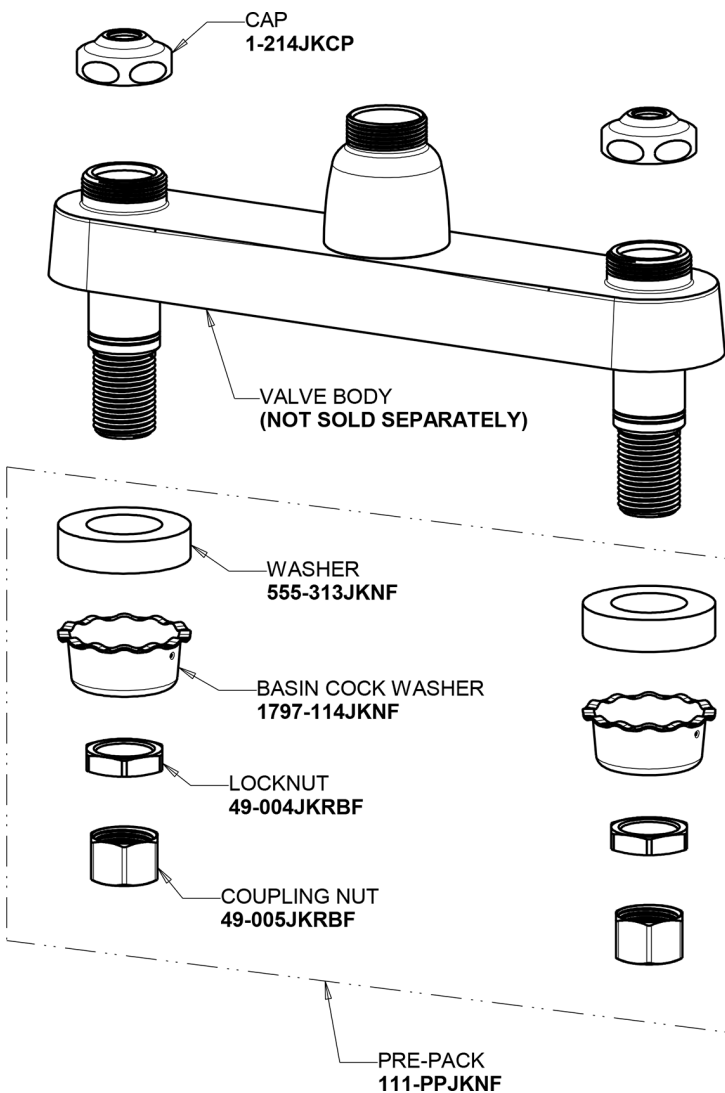

# Repair Parts

1100-E35-317ABCP

Hot and Cold Water Sink Faucet

**CHICAGO  
FAUCETS**

a Geberit company

## Base Parts:

# Repair Parts

1100-E35-317ABCP

Hot and Cold Water Sink Faucet

**CHICAGO  
FAUCETS** 

a Geberit company

4" Wristblade Handle  
317-PRJKCP

Quatern Compression Operating Cartridge (pair)

1-099XTJKABNF (right)