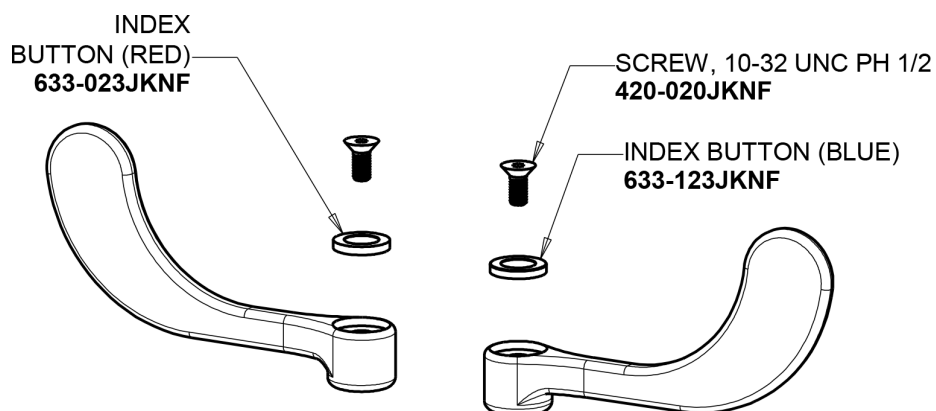

# Repair Parts

1100-E35-317ABCP

Hot and Cold Water Sink Faucet

**CHICAGO  
FAUCETS** 

a Geberit company

4" Wristblade Handle  
317-PRJKCP

Quatern Compression Operating Cartridge (pair)

1-099XTJKABNF (right)