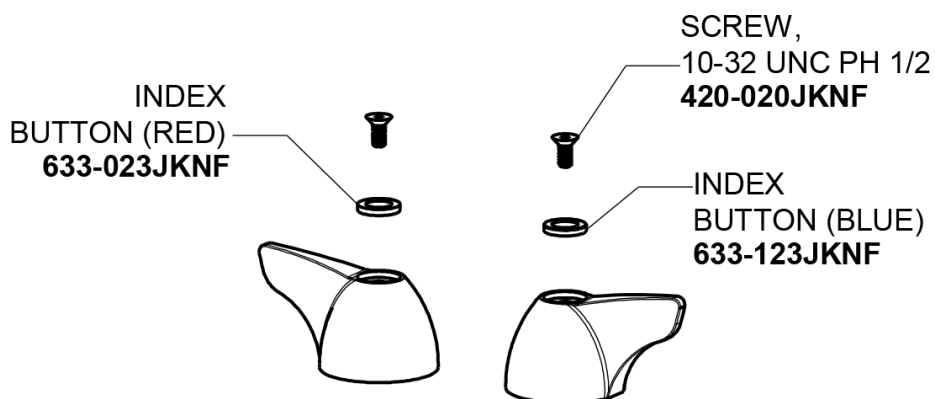

# Repair Parts

1100-GN2AE3VXKAB

Hot and Cold Water Sink Faucet

**CHICAGO  
FAUCETS** 

a Geberit company

2" Vandal Proof Canopy Single Wing Handle  
**1000-PRJKCP**

2.2 GPM (8.3 L/min) Vandal Proof Aerator  
**E3VPJKABCP**

Ceramic 1/4-Turn Operating Cartridge (pair)  
**1-099XKJKABNF (right)**  
**1-100XKJKABNF (left)**