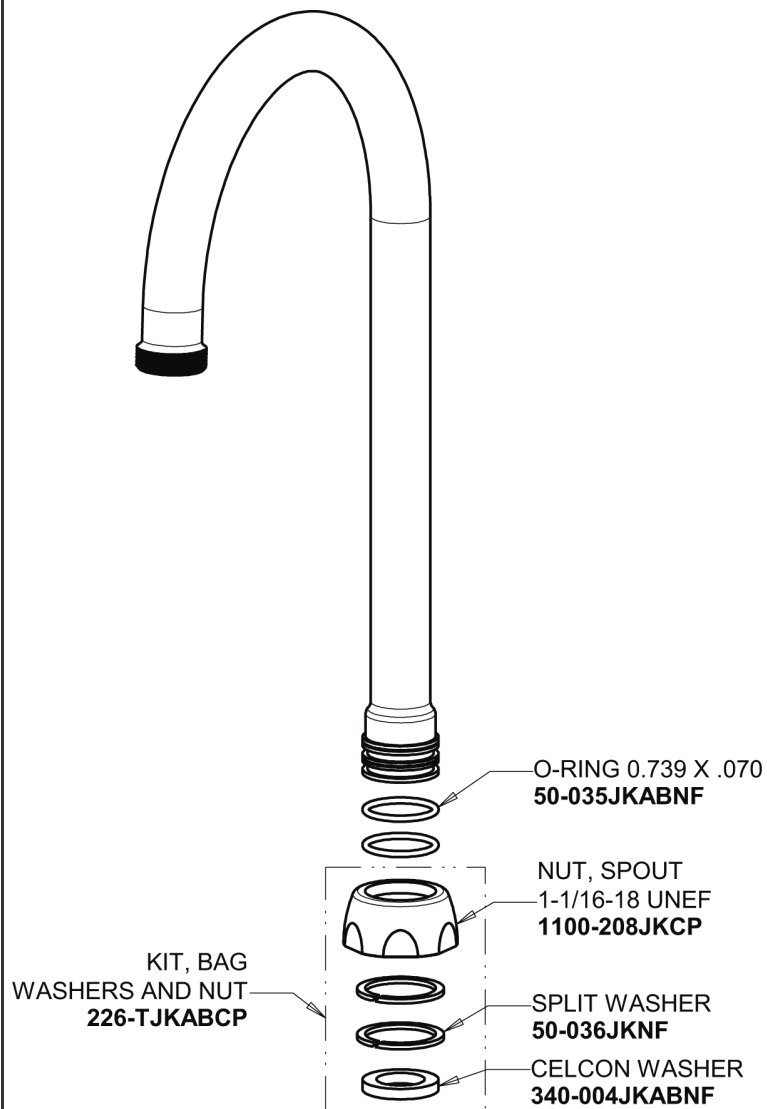

# Repair Parts

1100-GN2AE3VXKAB

Hot and Cold Water Sink Faucet

**CHICAGO  
FAUCETS**

a Geberit company

## Base Parts:

## 5-1/4" Rigid / Swing Gooseneck Spout GN2AJKABCP

Ceramic 1/4-Turn Operating Cartridge (pair)  
**1-099XKJKABNF (right)**  
**1-100XKJKABNF (left)**