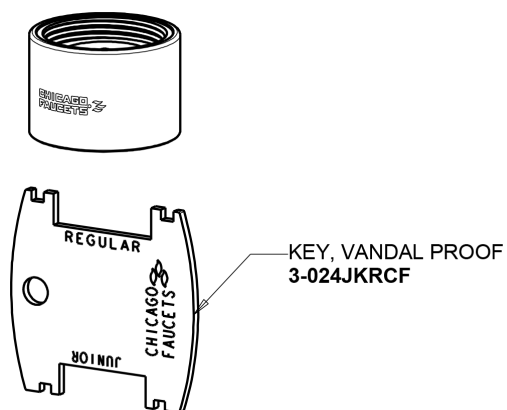

# Repair Parts

1100-GN2AE3VXKAB

Hot and Cold Water Sink Faucet

**CHICAGO  
FAUCETS** 

a Geberit company

2" Vandal Proof Canopy Single Wing Handle  
**1000-PRJKCP**

2.2 GPM (8.3 L/min) Vandal Proof Aerator  
**E3VPJKABCP**

Ceramic 1/4-Turn Operating Cartridge (pair)  
**1-099XKJKABNF (right)**  
**1-100XKJKABNF (left)**