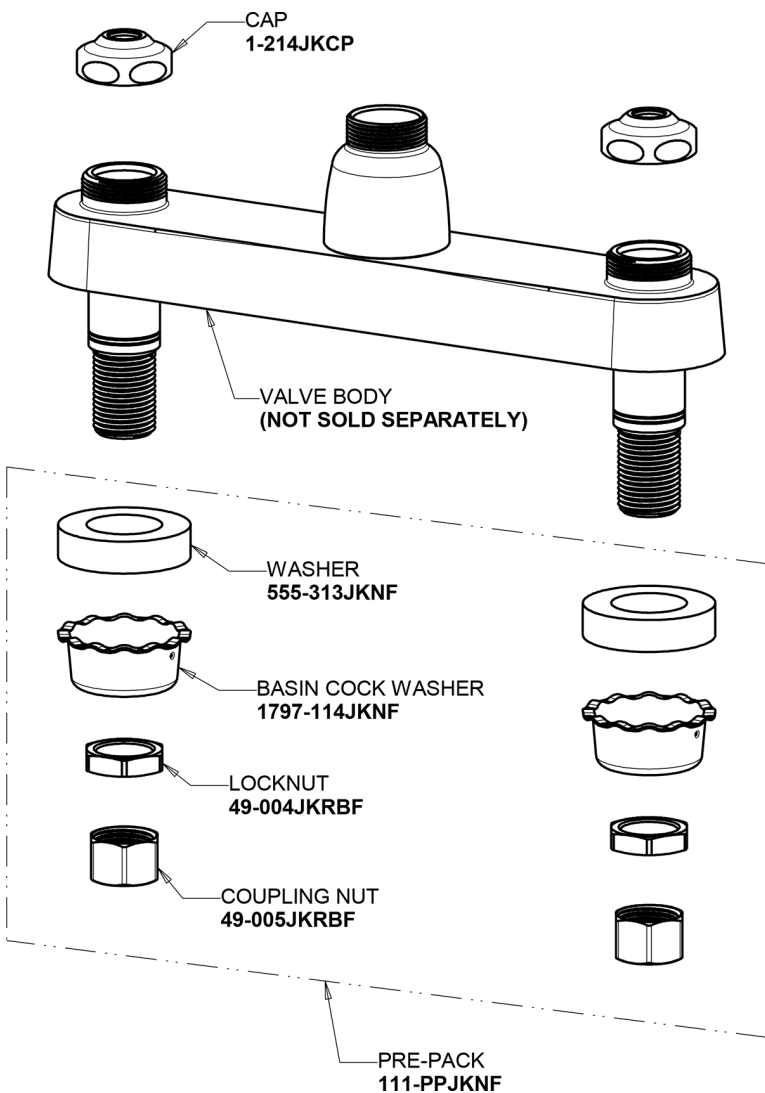

# Repair Parts

1100-GN2AE3VXKAB

Hot and Cold Water Sink Faucet

**CHICAGO  
FAUCETS**

a Geberit company

## Base Parts:

## 5-1/4" Rigid / Swing Gooseneck Spout GN2AJKABCP

Ceramic 1/4-Turn Operating Cartridge (pair)  
**1-099XKJKABNF (right)**  
**1-100XKJKABNF (left)**