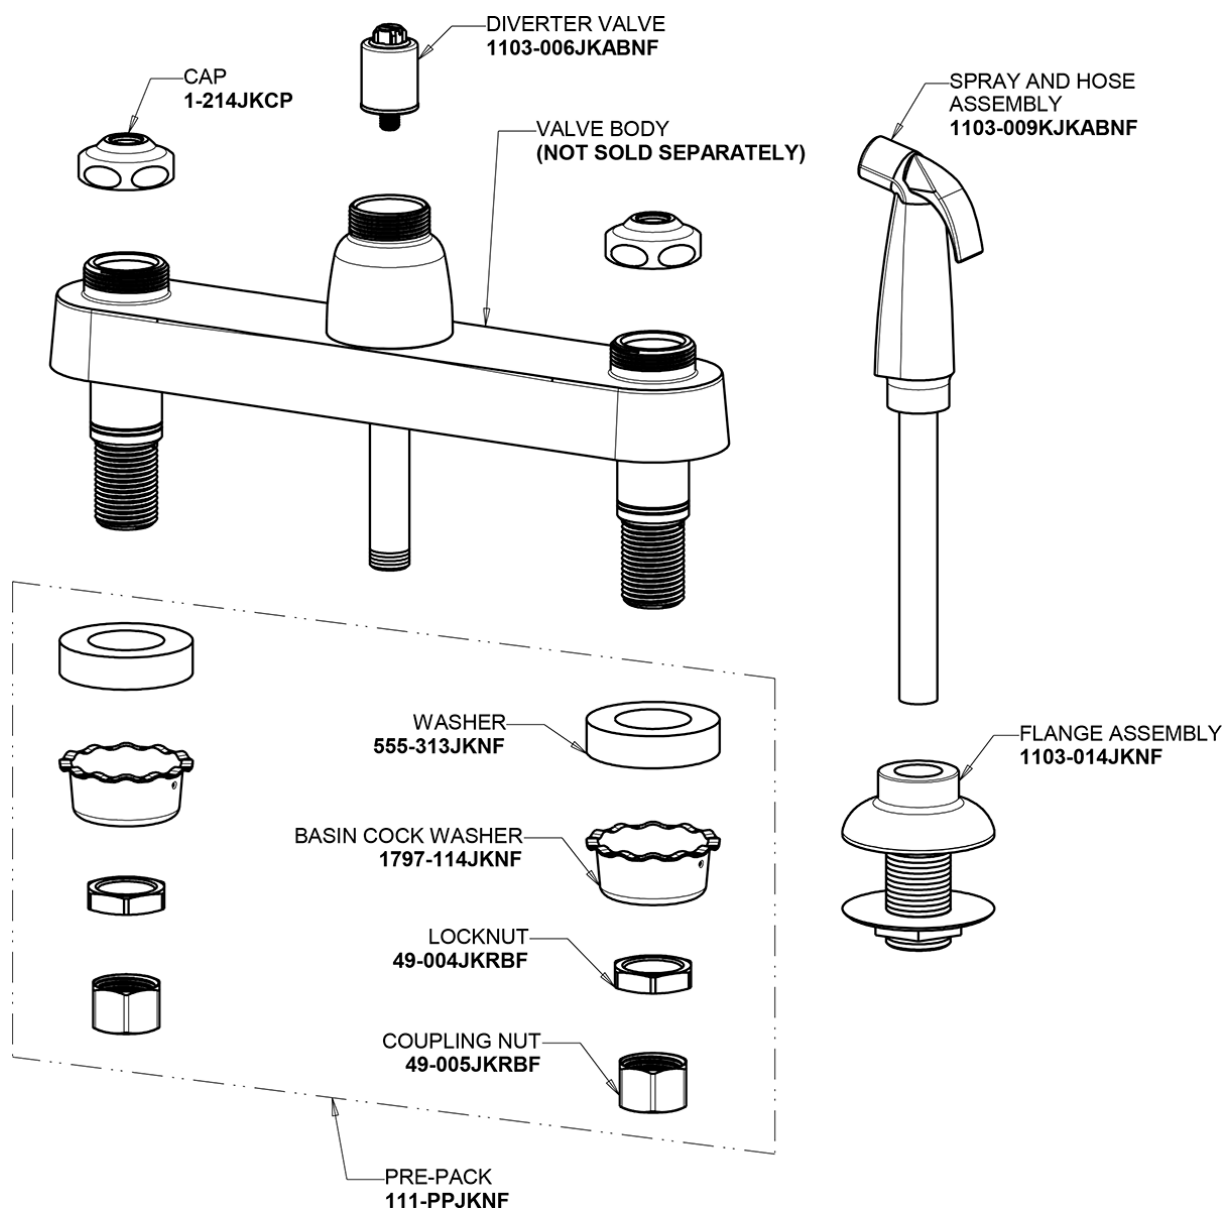

Repair Parts

1102-GN8AE3-369AB

Hot and Cold Water Sink Faucet with Side Spray

**CHICAGO
FAUCETS**

a Geberit company

Base Parts:

For Technical Assistance:

Phone: 800-TEC-TRUE (832-8783)

**CHICAGO
FAUCETS** 

a Geberit company

8" Rigid / Swing Gooseneck Spout
GN8AJKABCP

2.2 GPM (8.3 L/min) Aerator
E3JKABCP

2-3/8" Lever Handle
369-PRJKCP

Quatern Compression Operating Cartridge (pair)
1-099XTJKABNF (right)
1-100XTJKABNF (left)