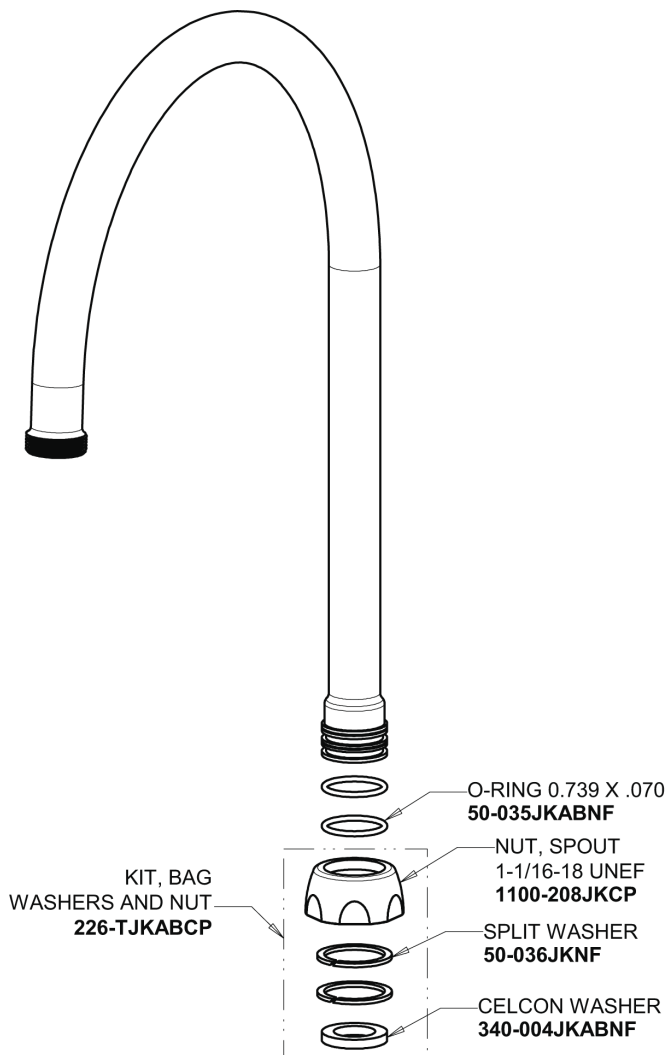

Repair Parts

1102-GN8AE3-369AB

Hot and Cold Water Sink Faucet with Side Spray

**CHICAGO
FAUCETS**

a Geberit company

Base Parts:

For Technical Assistance:

Phone: 800-TEC-TRUE (832-8783)

Email: techsupport.us@chicagofaucets.com

2100 South Clearwater Drive

Des Plaines, IL 60018

Phone: 847-803-5000

chicagofaucets.com

Repair Parts

1102-GN8AE3-369AB

Hot and Cold Water Sink Faucet with Side Spray

**CHICAGO
FAUCETS** 

a Geberit company

8" Rigid / Swing Gooseneck Spout
GN8AJKABCP

2.2 GPM (8.3 L/min) Aerator
E3JKABCP

2-3/8" Lever Handle
369-PRJKCP

Quatern Compression Operating Cartridge (pair)
1-099XTJKABNF (right)
1-100XTJKABNF (left)