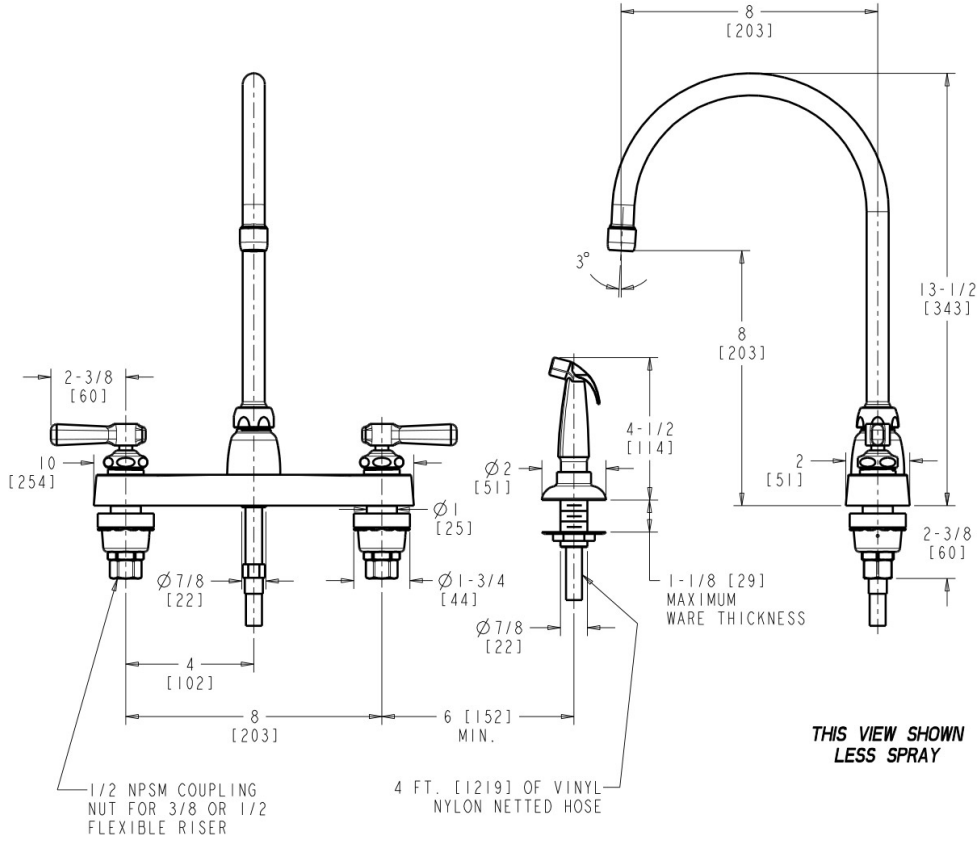

1102-GN8AE35-369AB

Manual Faucets

a Geberit company

Architect/Engineer Specification

Operation and Maintenance

Installation should be in accordance with local plumbing codes. Flush all pipes thoroughly before installation. After installation, remove spout outlet or flow control and flush faucet thoroughly to clear any debris. Care should be taken when cleaning the product. Do not use abrasive cleaners, chemicals or solvents as they can result in surface damage. Use mild soap and warm water for cleaning and protecting the life of Chicago Faucet products. For specific operation and maintenance refer to the installation instructions and repair parts documents that are located at www.chicagofaucets.com.

Chicago Faucets, member of the Geberit Group, is the leading brand of commercial faucets and fittings in the United States, offering a complete range of products for schools, laboratories, hospitals, office buildings, food service, airports and sport facilities. Call 1.800.TECTRUE or 1.847.803.5000 Option 1 for installation or other technical assistance.

2100 South Clearwater Drive
Des Plaines, IL
P: 847/803-5000
F: 847/803-5454
Technical: 800/TEC-TRUE
www.chicagofaucets.com