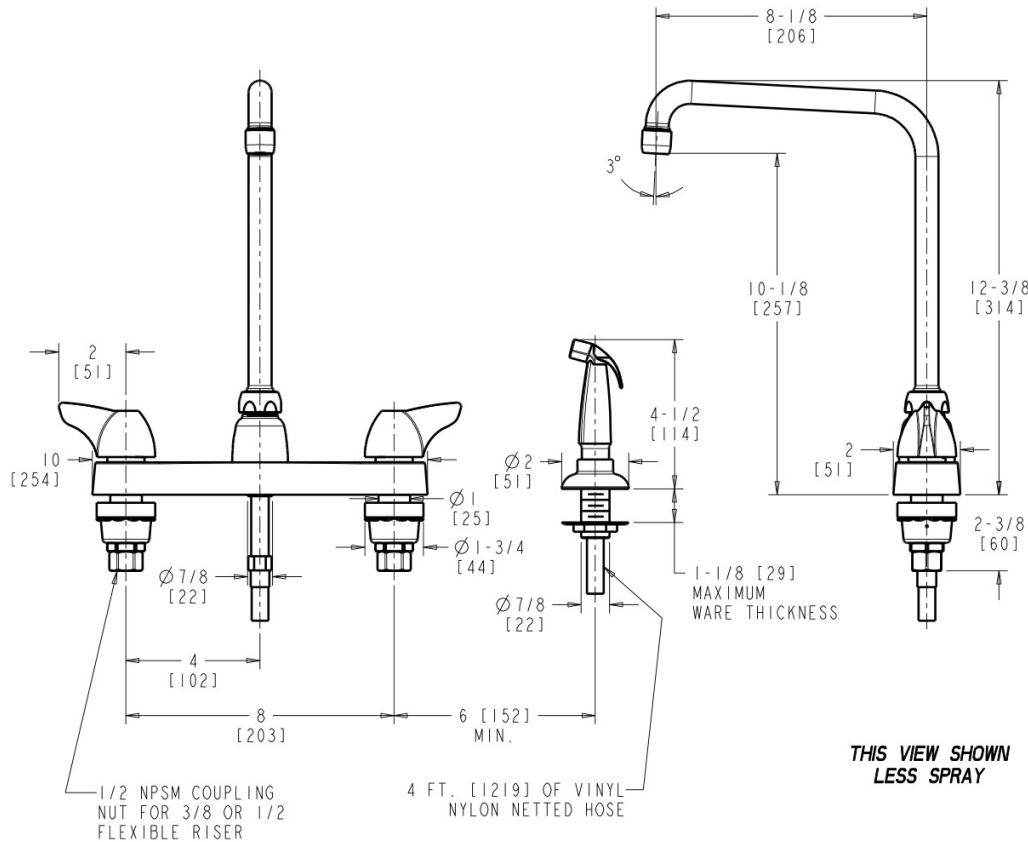

1102-HA8E35ABCP

Manual Faucets

a Geberit company

Architect/Engineer Specification

Operation and Maintenance

Installation should be in accordance with local plumbing codes. Flush all pipes thoroughly before installation. After installation, remove spout outlet or flow control and flush faucet thoroughly to clear any debris. Care should be taken when cleaning the product. Do not use abrasive cleaners, chemicals or solvents as they can result in surface damage. Use mild soap and warm water for cleaning and protecting the life of Chicago Faucet products. For specific operation and maintenance refer to the installation instructions and repair parts documents that are located at www.chicagofaucets.com.

Chicago Faucets, member of the Geberit Group, is the leading brand of commercial faucets and fittings in the United States, offering a complete range of products for schools, laboratories, hospitals, office buildings, food service, airports and sport facilities. Call 1.800.TECTRUE or 1.847.803.5000 Option 1 for installation or other technical assistance.

2100 South Clearwater Drive
Des Plaines, IL
P: 847/803-5000
F: 847/803-5454
Technical: 800/TEC-TRUE
www.chicagofaucets.com