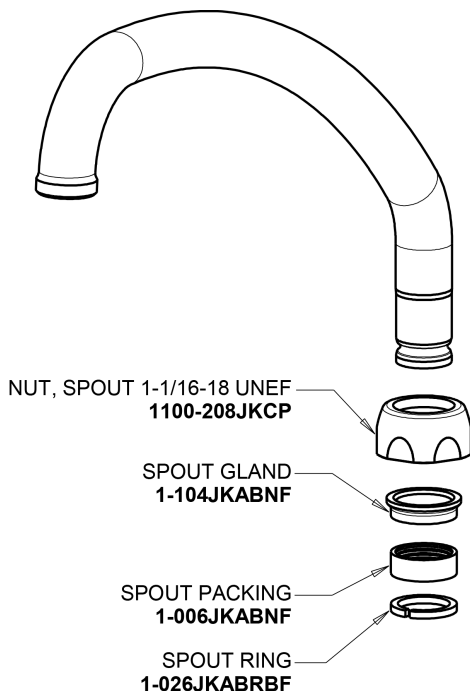

Repair Parts

1102-LEHAB

Hot and Cold Water Sink Faucet with Side Spray

**CHICAGO
FAUCETS**

a Geberit company

Base Parts:

For Technical Assistance:

Phone: 800-TEC-TRUE (832-8783)

Email: techsupport.us@chicagofaucets.com

2100 South Clearwater Drive

Des Plaines, IL 60018

Phone: 847-803-5000

chicagofaucets.com

Repair Parts

1102-LEHAB

Hot and Cold Water Sink Faucet with Side Spray

**CHICAGO
FAUCETS** 

a Geberit company

9-1/2" L Type Swing Spout
L9LEOJKAB

2.2 GPM (8.3 L/min) Aerator
E3JKABCP

Quartern Compression Operating Cartridge (pair)
1-099XTJKABNF (right)
1-100XTJKABNF (left)

For Technical Assistance: