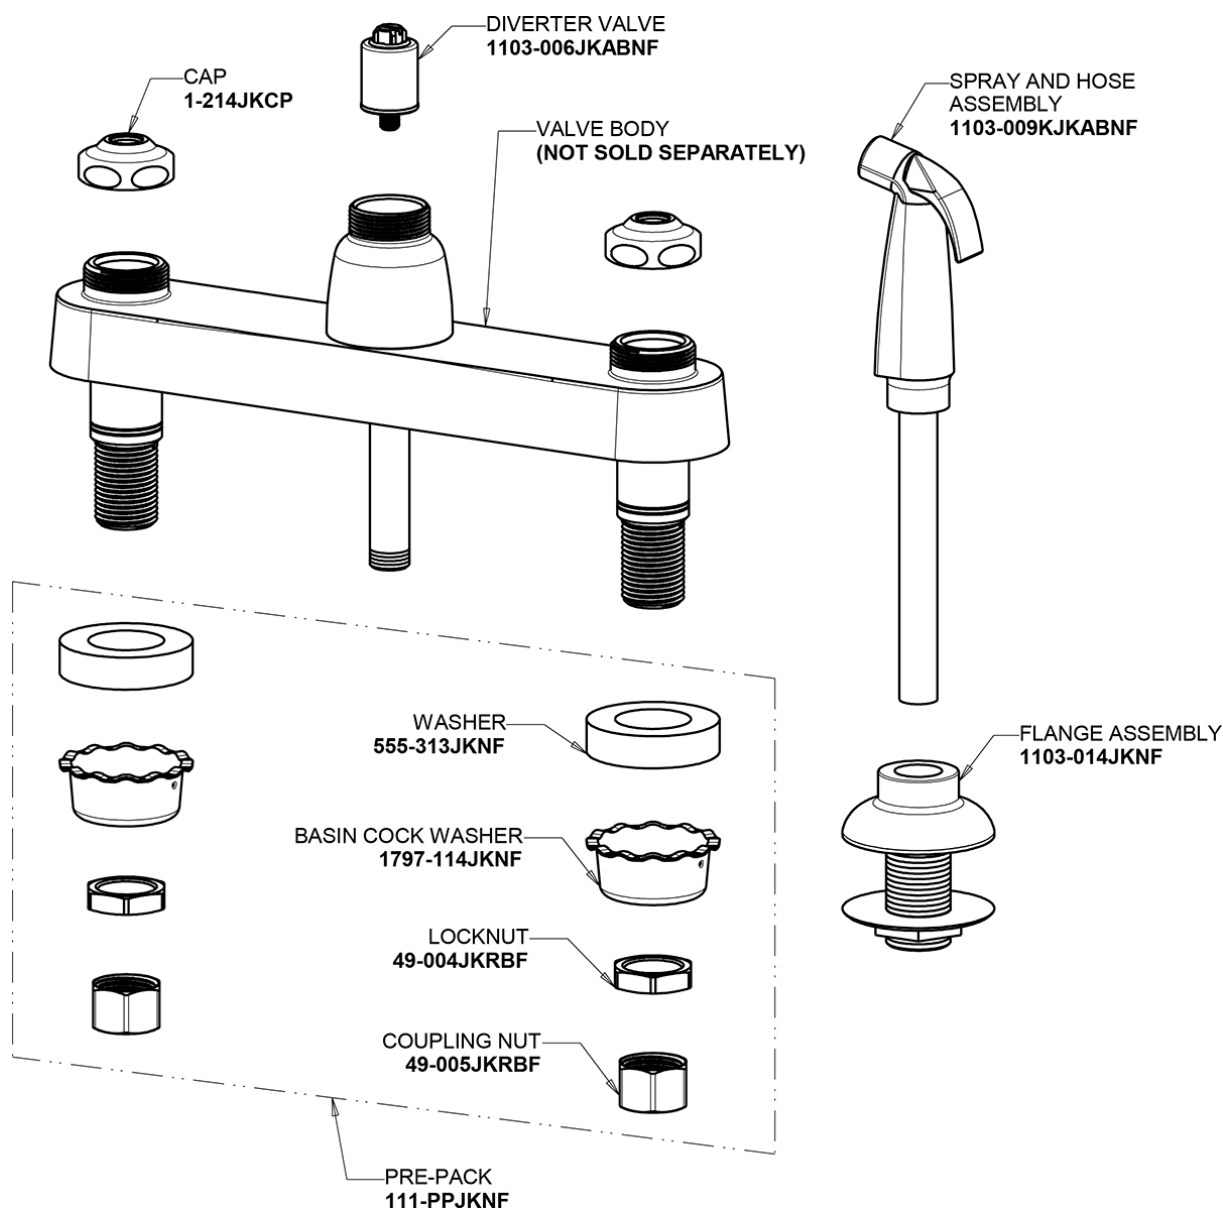

Repair Parts

1102-LEHAB

Hot and Cold Water Sink Faucet with Side Spray

**CHICAGO
FAUCETS**

a Geberit company

Base Parts:

For Technical Assistance:

Phone: 800-TEC-TRUE (832-8783)

**CHICAGO
FAUCETS** 

a Geberit company

9-1/2" L Type Swing Spout
L9LEOJKAB

2.2 GPM (8.3 L/min) Aerator
E3JKABCP

Quartern Compression Operating Cartridge (pair)
1-099XTJKABNF (right)
1-100XTJKABNF (left)

For Technical Assistance: