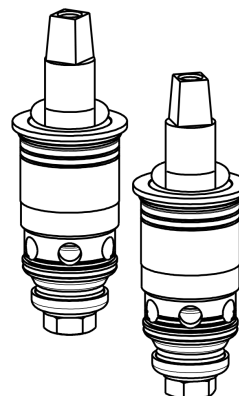

**CHICAGO
FAUCETS** 

a Geberit company

9-1/2" L Type Swing Spout
L9LEOJKAB

2.2 GPM (8.3 L/min) Aerator
E3JKABCP

Quartern Compression Operating Cartridge (pair)
1-099XTJKABNF (right)
1-100XTJKABNF (left)

For Technical Assistance: