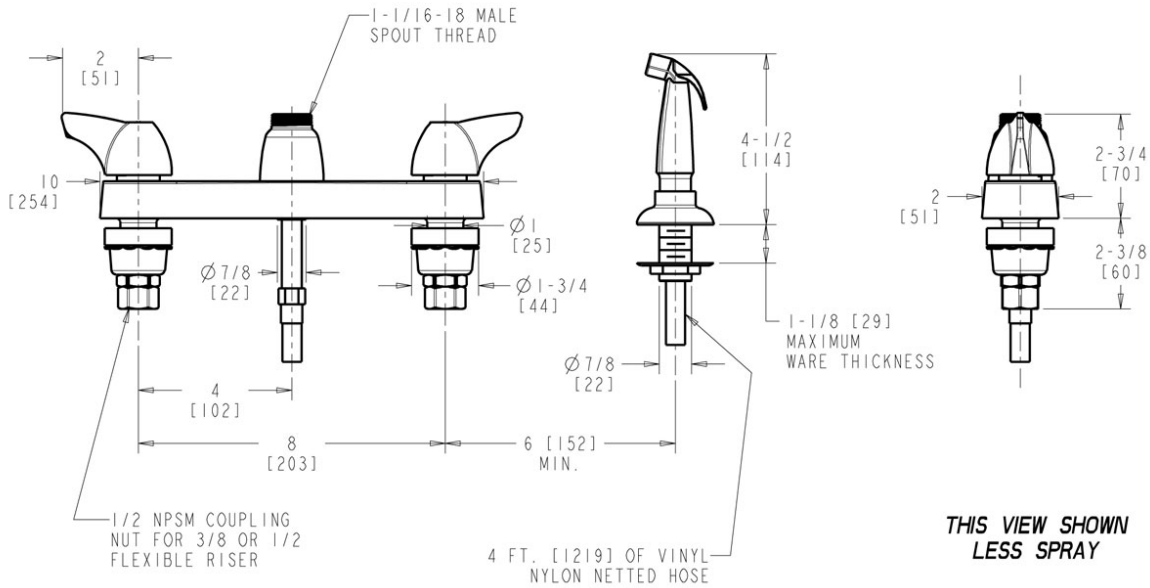

### Architect/Engineer Specification

Chicago Faucets No. 1102-LESSSPTXKCP, Sink Faucet for hot and cold water, deck-mounted with 8" fixed centers and side spray, chrome plated. 2" metal, vandal-proof, canopy, single-wing handles with secured blue and red index buttons. Ceramic quarter-turn cartridge, features square, tapered stem. 1/2" NPSM supply inlets and coupling nut for 3/8" or 1/2" flexible riser.