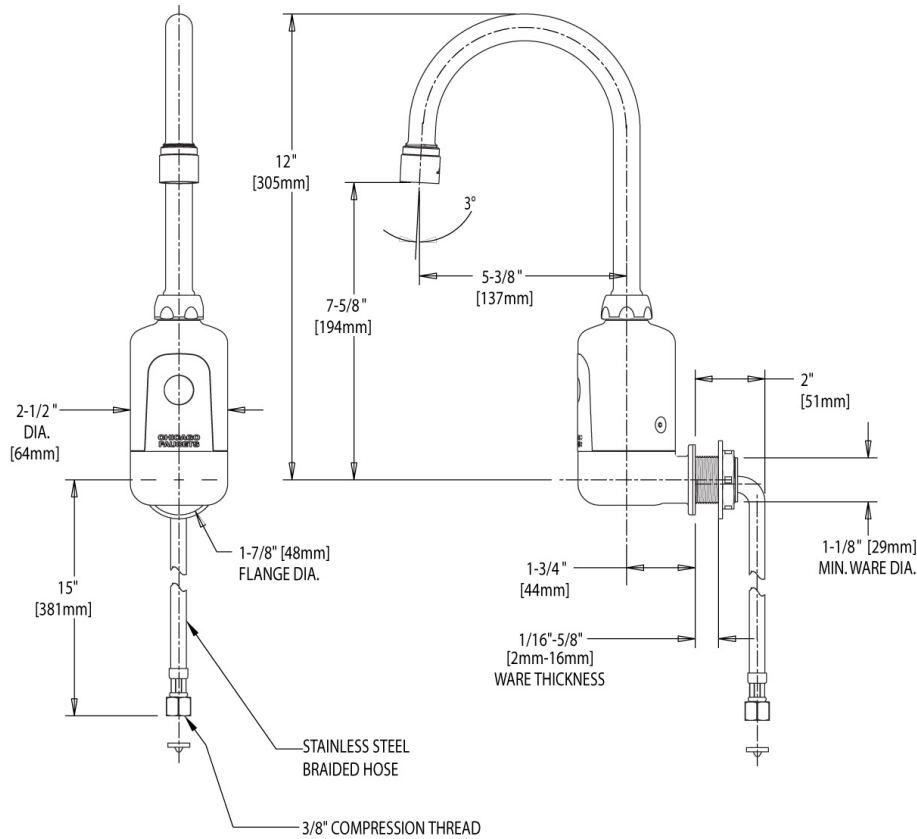

Date _____

2100 South Clearwater Drive
Des Plaines, IL
P: 847/803-5000
F: 847/803-5454
Technical: 800/TEC-TRUE
www.chicagofaucets.com

116.104.21.1

Electronic Faucets

Architect/Engineer Specification

Chicago Faucets No. 116.104.21.1, HyTronic electronic faucet with dual-beam infrared sensor. Gooseneck spout, chrome plated. Single-hole wall mount.

Operation and Maintenance

Installation should be in accordance with local plumbing codes. Flush all pipes thoroughly before installation. After installation, remove spout outlet or flow control and flush faucet thoroughly to clear any debris. Care should be taken when cleaning the product. Do not use abrasive cleaners, chemicals or solvents as they can result in surface damage. Use mild soap and warm water for cleaning and protecting the life of Chicago Faucet products. For specific operation and maintenance refer to the installation instructions and repair parts documents that are located at www.chicagofaucets.com.