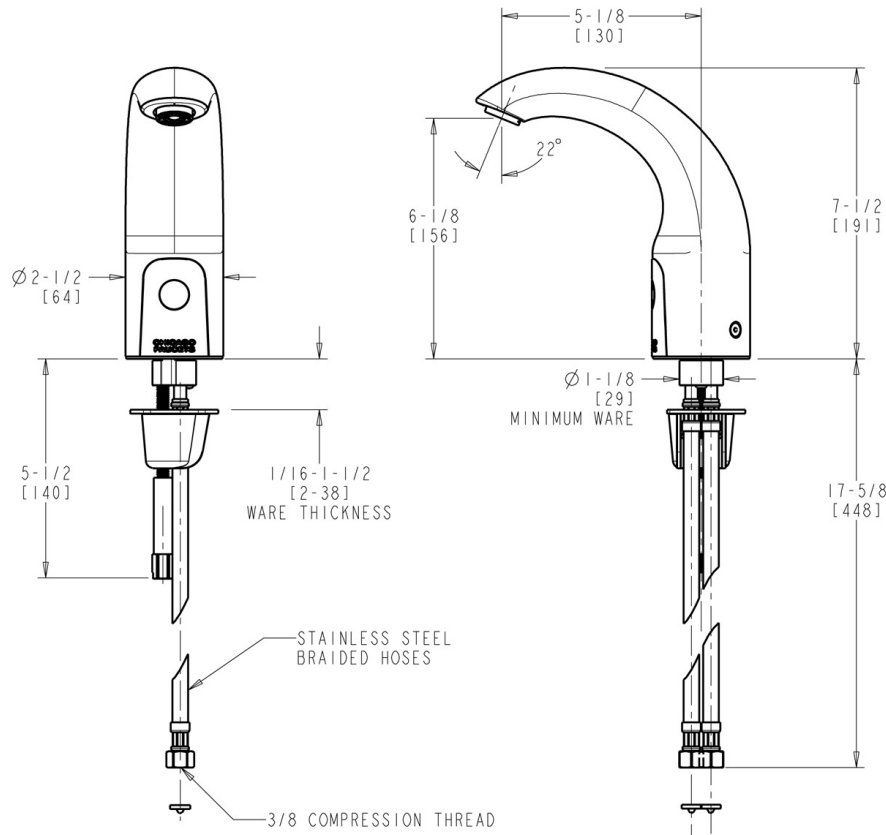

Architect/Engineer Specification

Chicago Faucets No. 116.112.AB.1, HyTronic electronic faucet with dual-beam infrared sensor. Contemporary-style integral spout, chrome plated. Single-hole deck mount. 0.5 GPM (1.9 L/min) vandal-proof, pressure compensating, Econo-Flo, non-aerating spray. Includes optional 1.5 GPM (5.7 L/min) insert. Dual supply for hot and cold water service. 12-volt AC transformer required (order separately). Stainless steel hoses included. Concealed, internal temperature control mixer. Multiple field-adjustable modes and ranges. Compatible with Chicago Faucets Commander™ handheld programming unit. ECAST® construction with less than 0.25% lead content by weighted average. CALGreen compliant. This product meets ADA ANSI/ICC A117.1 requirements and is tested and certified to industry standards: ASME A112.18.1/CSA B125.1, Certified to NSF/ANSI 61, Section 9 by CSA, California Health and Safety Code 116875 (AB1953-2006), Vermont Bill S.152, NSF/ANSI 372 Low Lead Content, and California Green Building Standards Code (CALGreen).