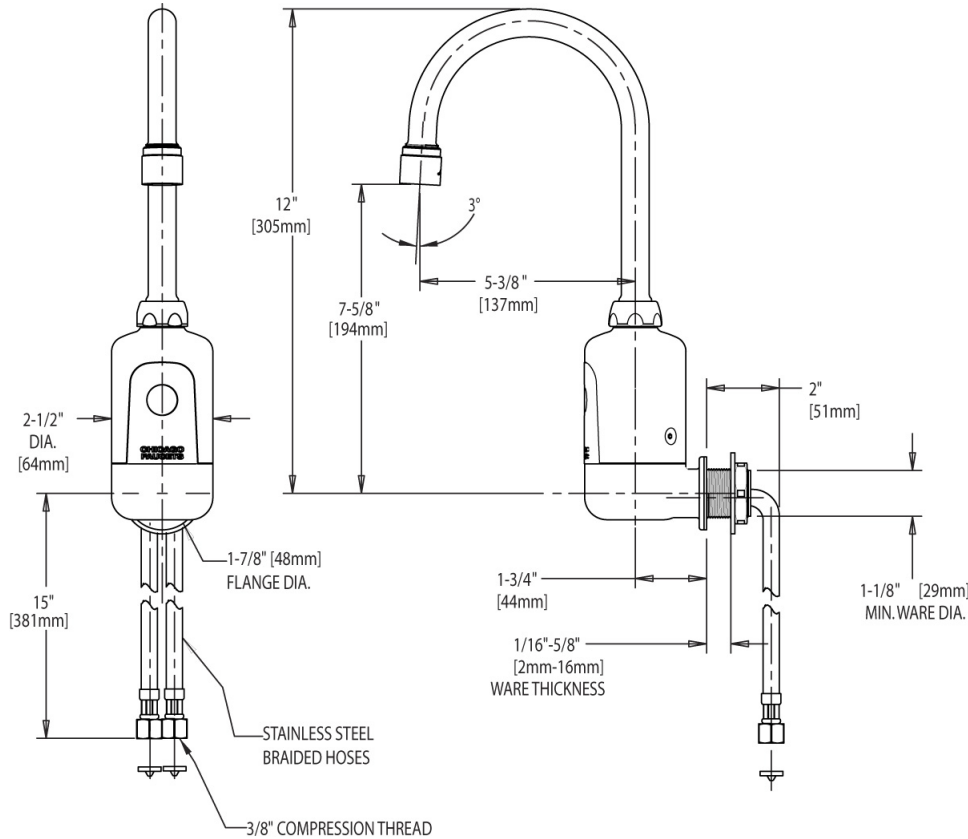

Architect/Engineer Specification

Chicago Faucets No. 116.114.21.1, HyTronic electronic faucet with dual-beam infrared sensor, chrome plated. Single-hole wall mount.