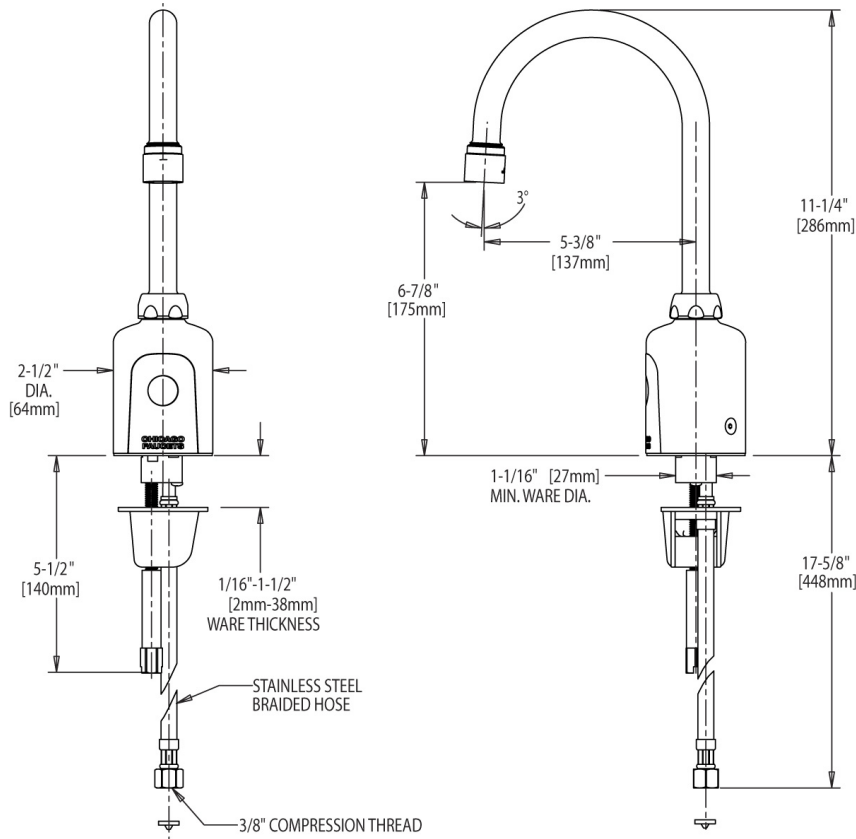

Architect/Engineer Specification

Chicago Faucets No. 116.203.21.1, HyTronic electronic faucet with dual-beam infrared sensor, chrome plated.