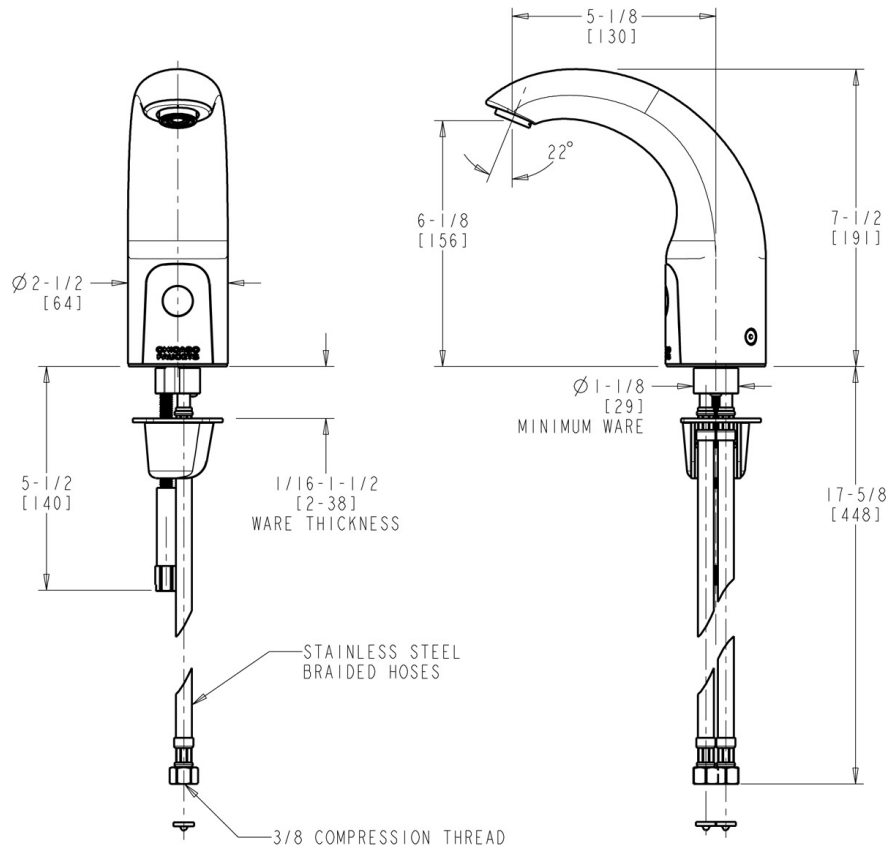

Architect/Engineer Specification

Chicago Faucets No. 116.212.AB.1, HyTronic electronic faucet with dual-beam infrared sensor. Contemporary-style integral spout, chrome plated. Single-hole deck mount. 0.5 GPM (1.9 L/min) vandal-proof, pressure compensating, Econo-Flo, non-aerating spray. Includes optional 1.5 GPM (5.7 L/min) insert. Dual supply for hot and cold water service. 6-volt lithium CRP2 battery included. Stainless steel hoses included. Concealed, internal temperature control mixer. Multiple field-adjustable modes and ranges. Compatible with Chicago Faucets Commander™ handheld programming unit. ECAST® construction with less than 0.25% lead content by weighted average. CALGreen compliant. This product meets ADA ANSI/ICC A117.1 requirements and is tested and certified to industry standards: ASME A112.18.1/CSA B125.1, Certified to NSF/ANSI 61, Section 9 by CSA, California Health and Safety Code 116875 (AB1953-2006), Vermont Bill S.152, NSF/ANSI 372 Low Lead Content, and California Green Building Standards Code (CALGreen).