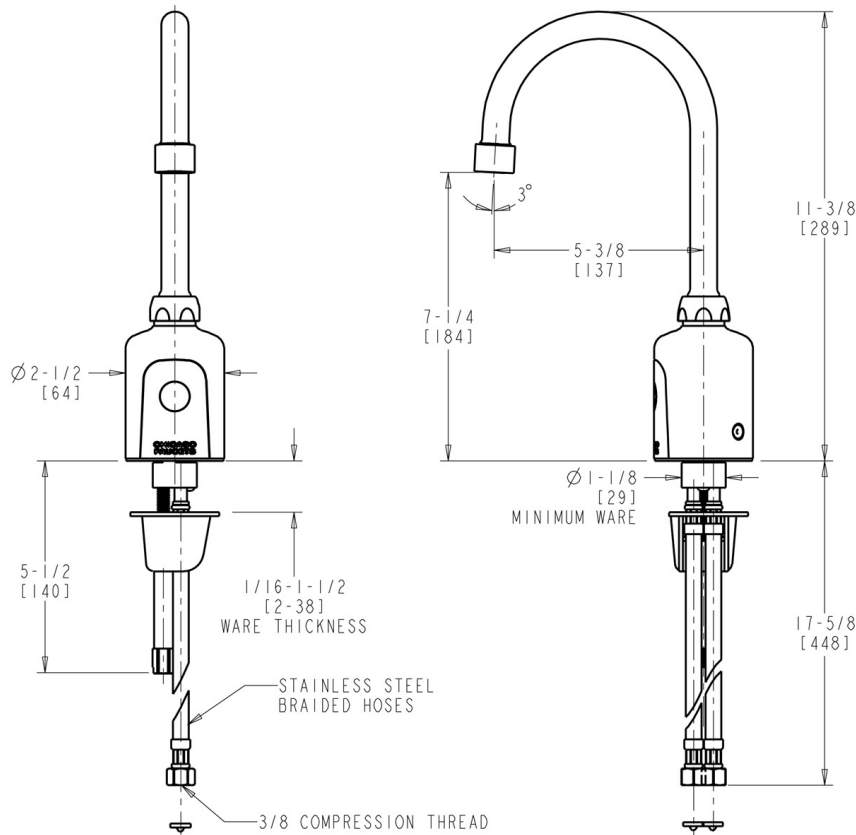

Architect/Engineer Specification

Chicago Faucets No. 116.213.AB.1, HyTronic electronic faucet with dual-beam infrared sensor, chrome plated. Rigid/swing gooseneck spout, 5-1/4" center-to-center. 0.5 GPM (1.9 L/min) vandal-proof, non-aerating spray. Includes optional 1.5 GPM (5.7 L/min) insert. Dual supply for hot and cold water service. 6-volt lithium CRP2 battery included. Stainless steel hoses included. Concealed, internal temperature control mixer. Multiple field-adjustable modes and ranges. Compatible with Chicago Faucets Commander™ handheld programming unit. ECAST® construction with less than 0.25% lead content by weighted average. CALGreen compliant. This product meets ADA ANSI/ICC A117.1 requirements and is tested and certified to industry standards: ASME A112.18.1/CSA B125.1, Certified to NSF/ANSI 61, Section 9 by CSA, California Health and Safety Code 116875 (AB1953-2006), Vermont Bill S.152, NSF/ANSI 372 Low Lead Content, and California Green Building Standards Code (CALGreen).