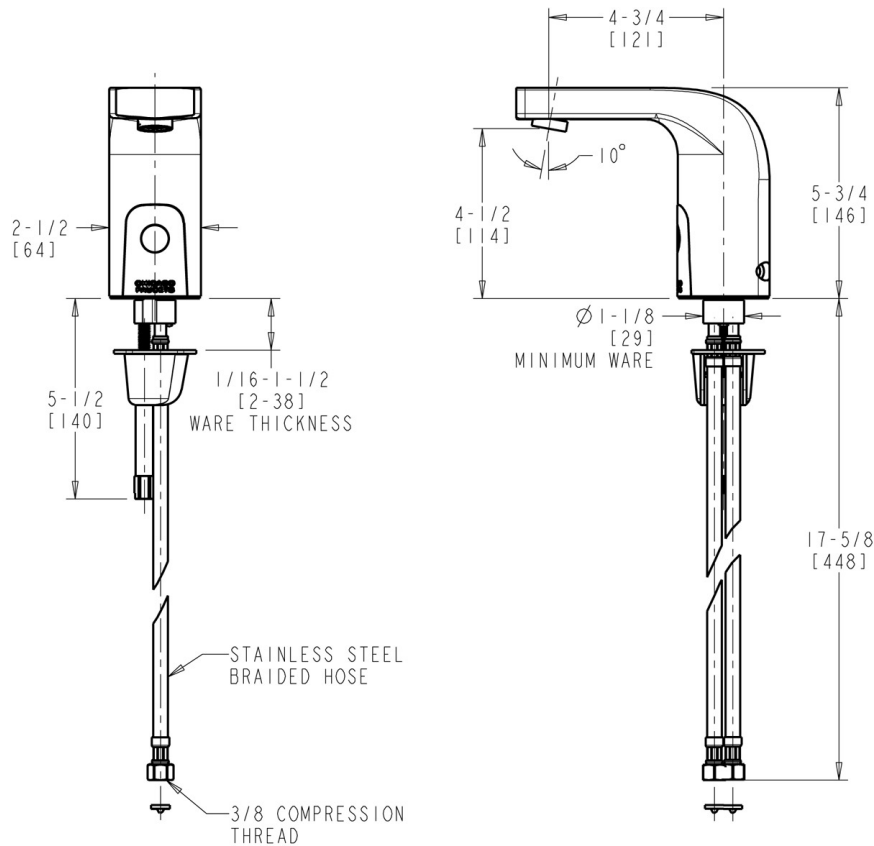

Architect/Engineer Specification

Chicago Faucets No. 116.760.AB.1, HyTronic electronic faucet with dual-beam infrared sensor. Edge spout, chrome plated. Single-hole, deck mount. 1.5 GPM (5.7 L/min) laminar flow control insert in spout inlet. Vandal-proof, non-aerating, laminar flow stream solidifier in outlet. Dual supply for hot and cold water service. 12-volt AC transformer required (order separately). Stainless steel hoses included. Concealed, internal temperature control mixer. Multiple field-adjustable modes and ranges. Compatible with Chicago Faucets Commander™ handheld programming unit. ECAST® construction with less than 0.25% lead content by weighted average. CALGreen compliant. This product meets ADA ANSI/ICC A117.1 requirements and is tested and certified to industry standards: ASME A112.18.1/CSA B125.1, Certified to NSF/ANSI 61, Section 9 by CSA, California Health and Safety Code 116875 (AB1953-2006), Vermont Bill S.152, NSF/ANSI 372 Low Lead Content, and California Green Building Standards Code (CALGreen).