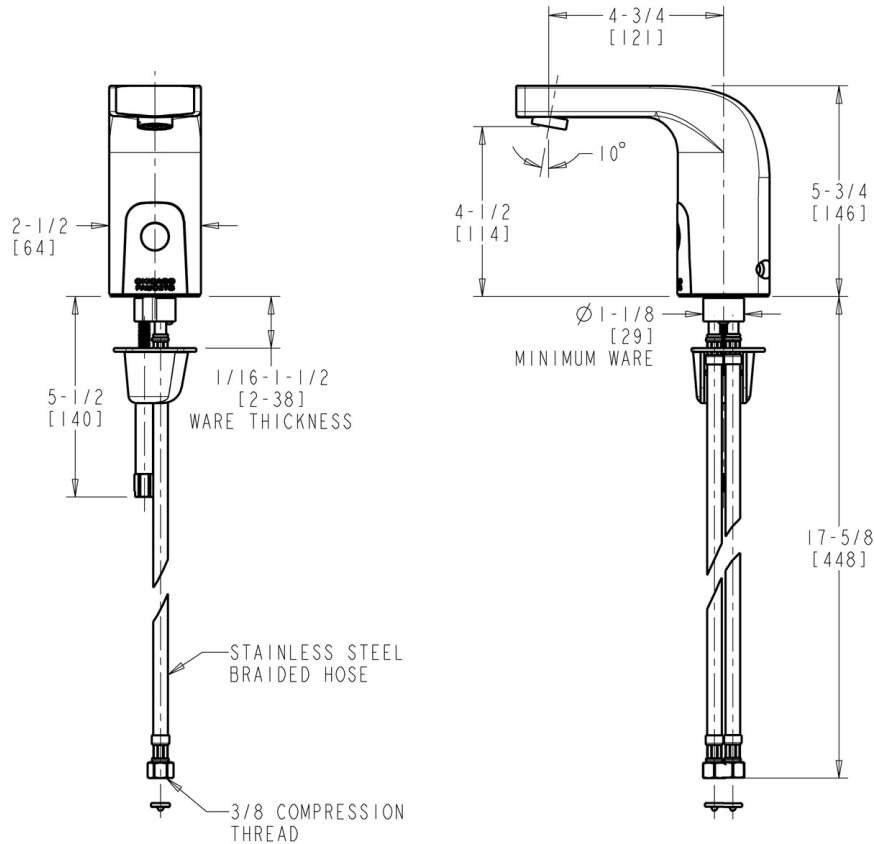

Architect/Engineer Specification

Chicago Faucets No. 116.860.AB.1, HyTronic electronic faucet with dual-beam infrared sensor. Edge spout, chrome plated. Single-hole, deck mount. 1.5 GPM (5.7 L/min) laminar flow control insert in spout inlet. Vandal-proof, non-aerating, laminar flow stream solidifier in outlet. Dual supply for hot and cold water service. 6-volt lithium CRP2 battery included. Stainless steel hoses included. Concealed, internal temperature control mixer. Multiple field-adjustable modes and ranges. Compatible with Chicago Faucets Commander™ handheld programming unit. ECAST® construction with less than 0.25% lead content by weighted average. CALGreen compliant. This product meets ADA ANSI/ICC A117.1 requirements and is tested and certified to industry standards: ASME A112.18.1/CSA B125.1, Certified to NSF/ANSI 61, Section 9 by CSA, California Health and Safety Code 116875 (AB1953-2006), Vermont Bill S.152, NSF/ANSI 372 Low Lead Content, and California Green Building Standards Code (CALGreen).