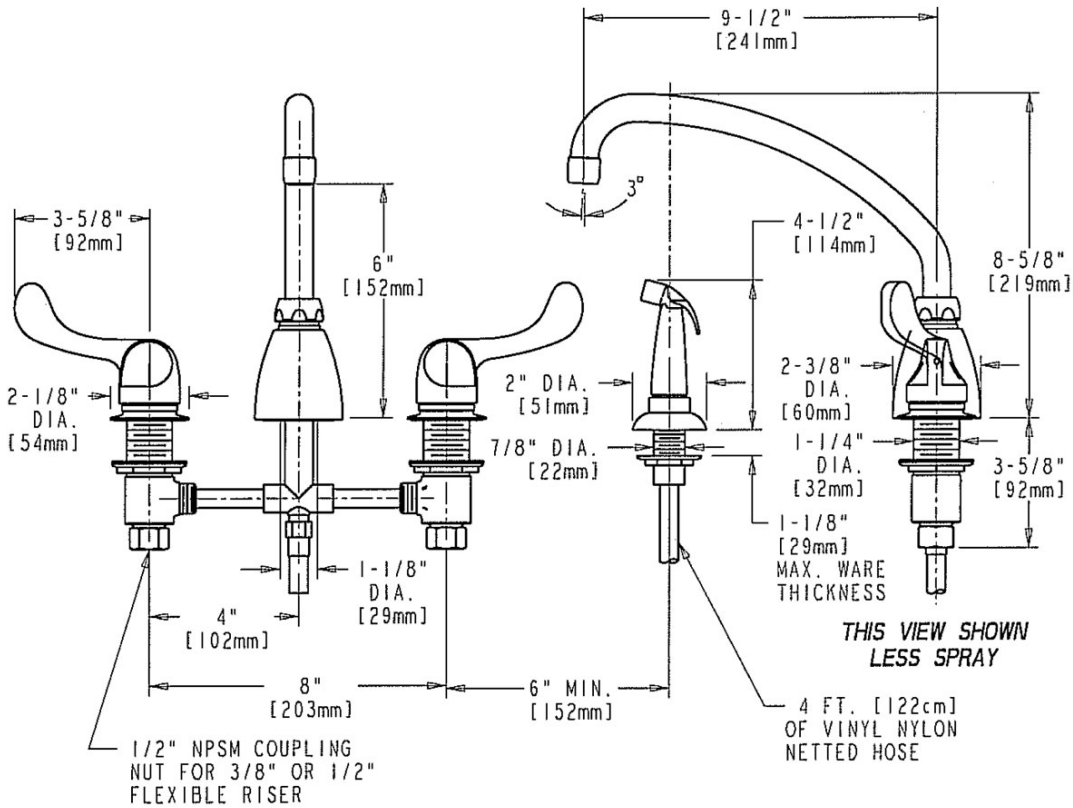

ACCESSORIES AND PARTS

1200-A320CP

Manual Faucets

a Geberit company

Product Type

Deck Mounted 8" Fixed Centers Concealed Hot and Cold Water Sink Faucet with Side Spray

Features & Specifications

- 8" Fixed Centers
- 2.2 GPM (8.3 L/min) Aerator
- Quatern

Contractor _____

Submitted as Shown Submitted with Variations

Date _____

2100 South Clearwater Drive
Des Plaines, IL
P: 847/803-5000
F: 847/803-5454
Technical: 800/TEC-TRUE
www.chicagofaucets.com

1200-A320CP

Manual Faucets

a Geberit company

Architect/Engineer Specification

Chicago Faucets No. 1200-A320CP, Sink Faucet for hot and cold water, concealed deck-mount with 8" fixed centers and side spray, chrome plated. L-Type swing spout, 9-1/2" center-to-center. 2.2 GPM (8.3 L/min) pressure compensating Soffflo aerator. Quatum™ rebuildable compression cartridge, opens and closes 90°, closes with water pressure, features square, tapered stem. This product meets ADA ANSI/ICC A117.1 requirements and is tested and certified to industry standards: ASME A112.18.1/CSA B125.1, and Certified to NSF/ANSI 61, Section 9 by CSA.