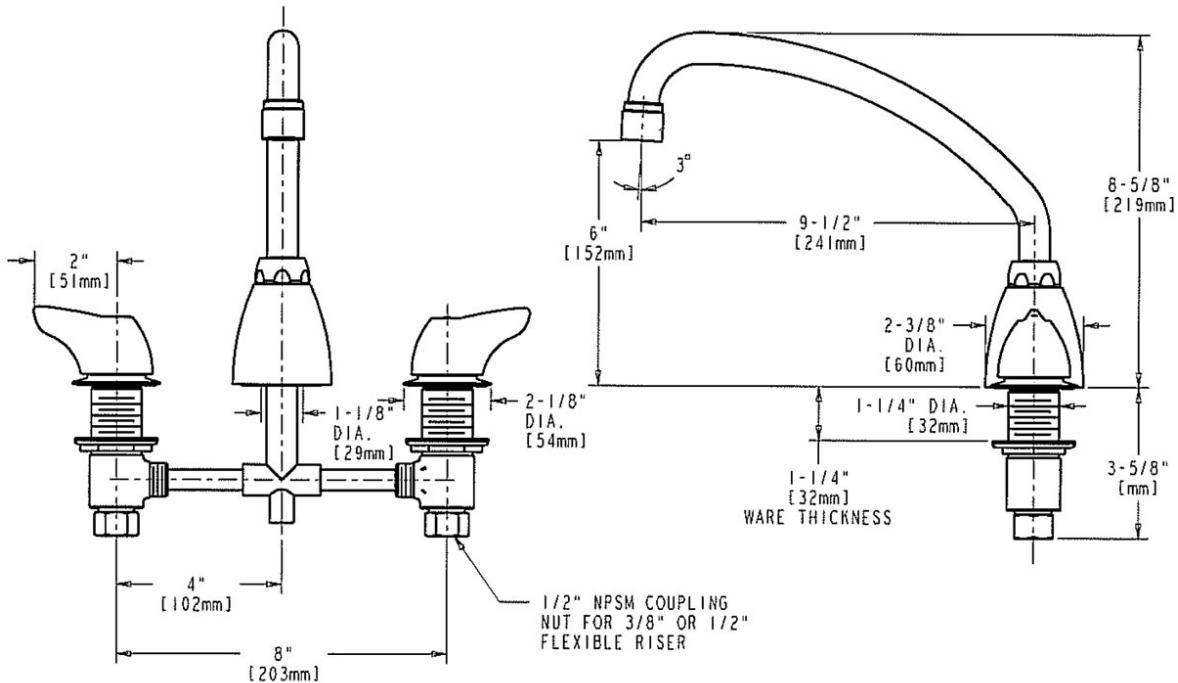

ACCESSORIES AND PARTS

1201-AVPCCP

Manual Faucets

a Geberit company

Product Type

Deck Mounted 8" Fixed Centers Concealed Hot and Cold Water Sink Faucet

Features & Specifications

- 8" Fixed Centers
- 2.2 GPM (8.3 L/min) Vandal Proof Aerator
- 2" Vandal Proof Canopy Single Wing
- Quatern

Contractor _____

Submitted as Shown

Submitted with Variations

Date _____

2100 South Clearwater Drive
Des Plaines, IL
P: 847/803-5000
F: 847/803-5454
Technical: 800/TEC-TRUE
www.chicagofaucets.com

Architect/Engineer Specification

Chicago Faucets No. 1201-AVPCCP, Sink Faucet for hot and cold water, concealed deck-mount with 8" fixed centers, chrome plated. L-Type swing spout, 9-1/2" center-to-center. 2.2 GPM (8.3 L/min) pressure compensating vandal-proof Sofftlo aerator. 2" metal, vandal-proof, canopy, single-wing handles with secured blue and red index buttons. Quatum™ rebuildable compression cartridge, opens and closes 90°, closes with water pressure, features square, tapered stem. This product meets ADA ANSI/ICC A117.1 requirements and is tested and certified to industry standards: ASME A112.18.1/CSA B125.1, and Certified to NSF/ANSI 61, Section 9 by CSA.