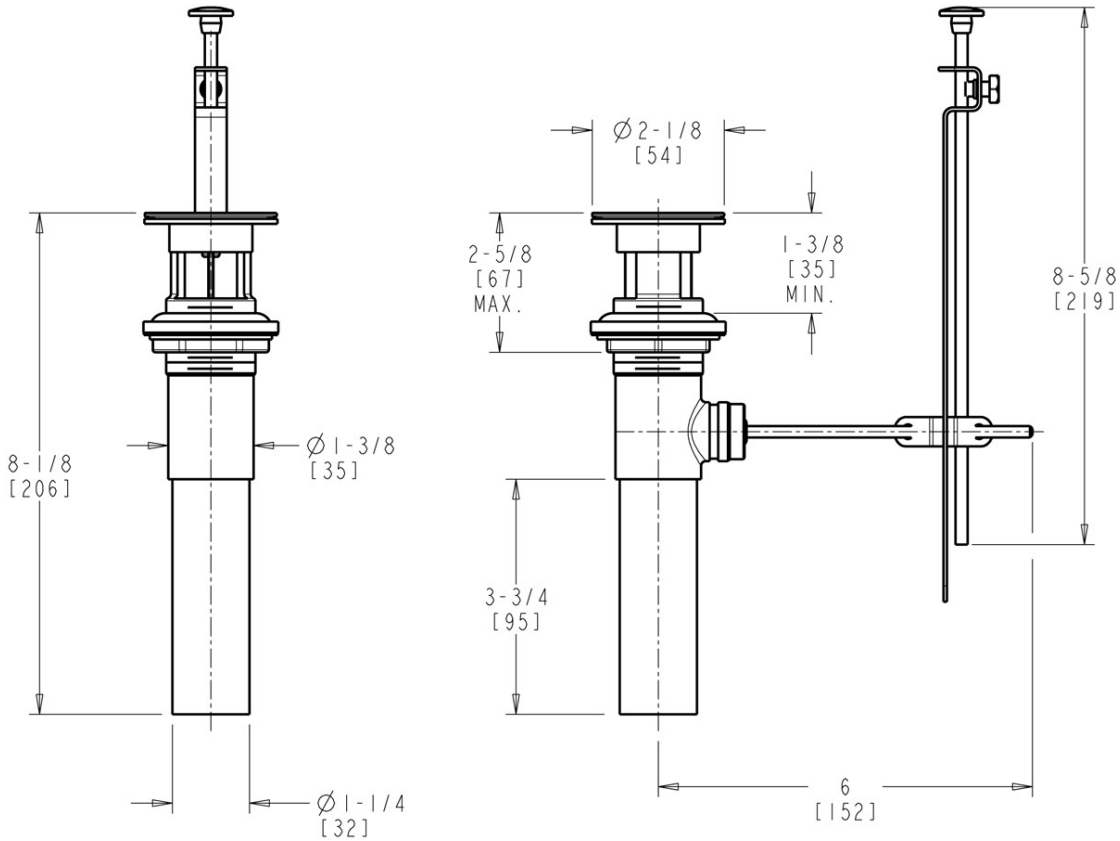

Contractor \_\_\_\_\_

Submitted as Shown       Submitted with Variations

Date \_\_\_\_\_

2100 South Clearwater Drive  
Des Plaines, IL  
P: 847/803-5000  
F: 847/803-5454  
Technical: 800/TEC-TRUE  
www.chicagofaucets.com

## Architect/Engineer Specification

Chicago Faucets No. 1233-KJKCP, 2-1/8" Diameter Pop-up Drain, chrome plated. Includes lift knob and rod.