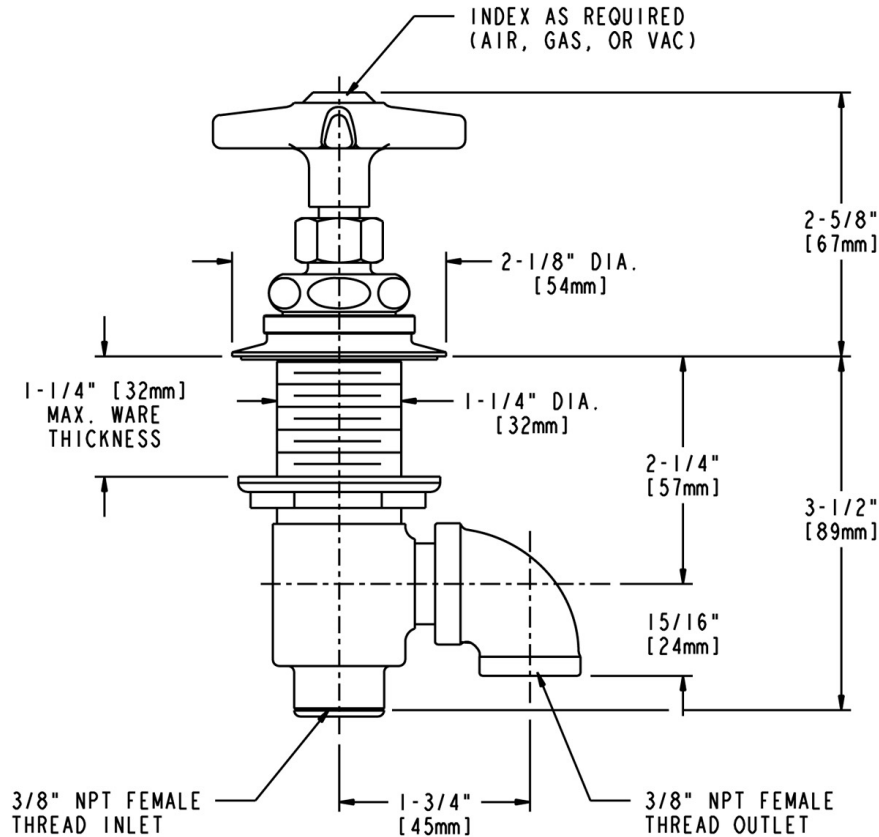

MECHANICAL FAUCETS

1322-AGVSAM

Remote Valves

a Geberit company

Product Type

Laboratory Remote Valves

Features & Specifications

- Multiple Service Valves
- 2-1/2" Vandal Proof Cross
- Needle Valve
- 3/8" - 18 NPT Female Thread Inlet

Date _____

2100 South Clearwater Drive
Des Plaines, IL
P: 847/803-5000
F: 847/803-5454
Technical: 800/TEC-TRUE
www.chicagofaucets.com

Architect/Engineer Specification

Chicago Faucets No. 1322-AGVSAM, Laboratory Remote Valve, chrome plated, with Satin Antimicrobial (SAM) finish. 2-1/2" metal, vandal-proof, cross handle with eight-point, tapered broach. Includes buttons indexed "AIR", "GAS", and "VAC". 3/8"-18 NPT female thread inlet.