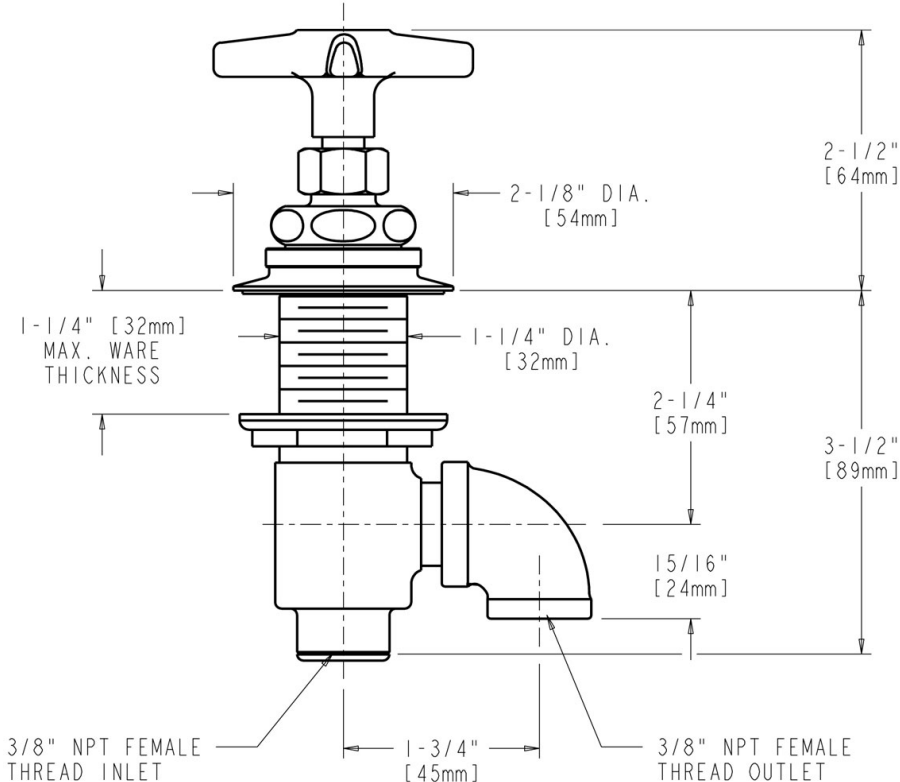

#### Features & Specifications

- Multiple Service Valves
- Needle Valve
- 3/8" - 18 NPT Female Thread Inlet

### Architect/Engineer Specification

Chicago Faucets No. 1322-LESS216-28CP, Laboratory Remote Valve, chrome plated. 3/8"-18 NPT female thread inlet.