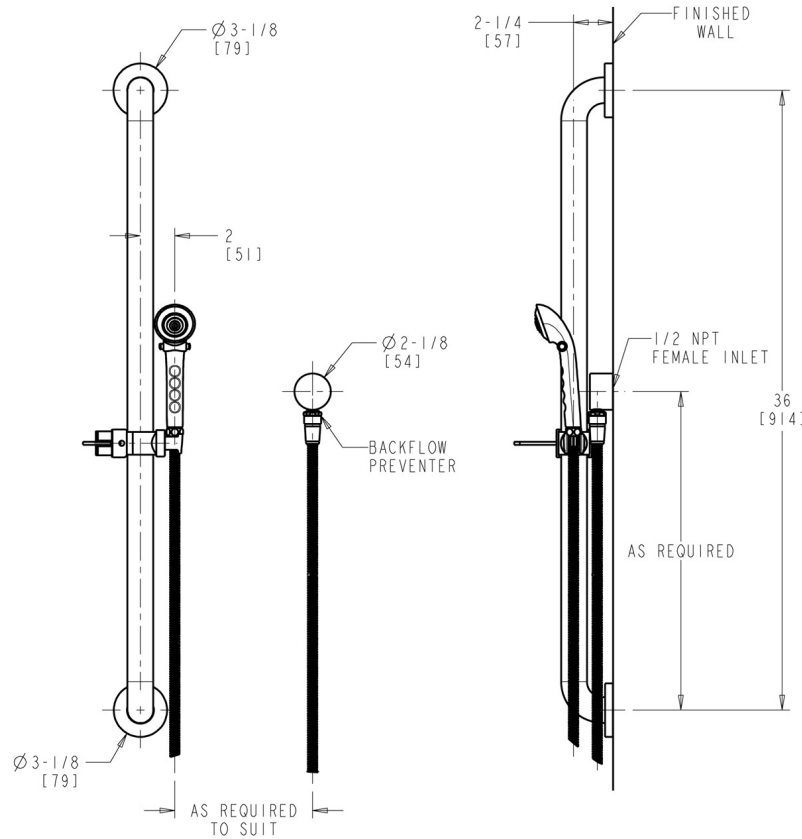

Contractor \_\_\_\_\_

Submitted as Shown

Submitted with Variations

Date \_\_\_\_\_

2100 South Clearwater Drive  
Des Plaines, IL  
P: 847/803-5000  
F: 847/803-5454  
Technical: 800/TEC-TRUE  
www.chicagofaucets.com

### Architect/Engineer Specification

Chicago Faucets No. 154-ALCP, Hand Spray, pressure-balancing, chrome plated. Wall mounted. Includes wall elbow and in-line vacuum breaker. 1.5 GPM hand spray with 59" stainless steel hose and pause control. 36" wall-mounted ADA grab bar with hand spray holder. This product meets ADA ANSI/ICC A117.1 requirements and is tested and certified to industry standards: ASME A112.18.1/CSA B125.1, and ASSE 1016.