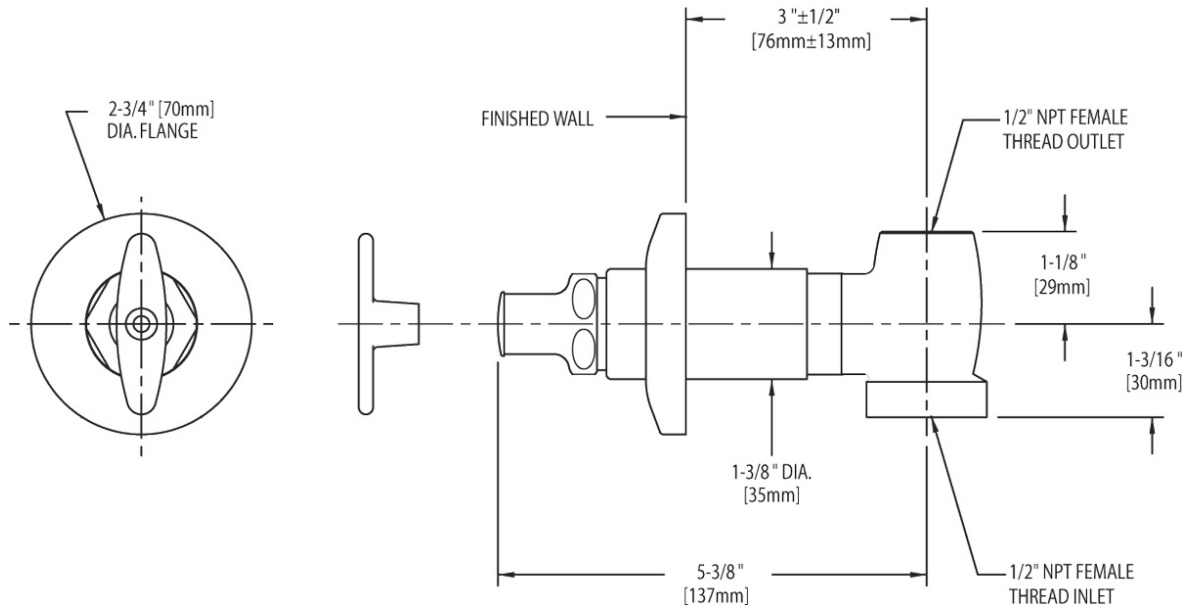

### Architect/Engineer Specification

Chicago Faucets No. 1771-CP, Concealed Straight Valve with loose key, chrome plated. 2-1/4" metal tee handle with square, tapered broach. Slow compression rebuildable cartridge, opens and closes 360° for fine adjustment, closes with water pressure, features square, tapered stem. 1/2" NPT female thread inlet. 1/2" NPT female thread outlet.