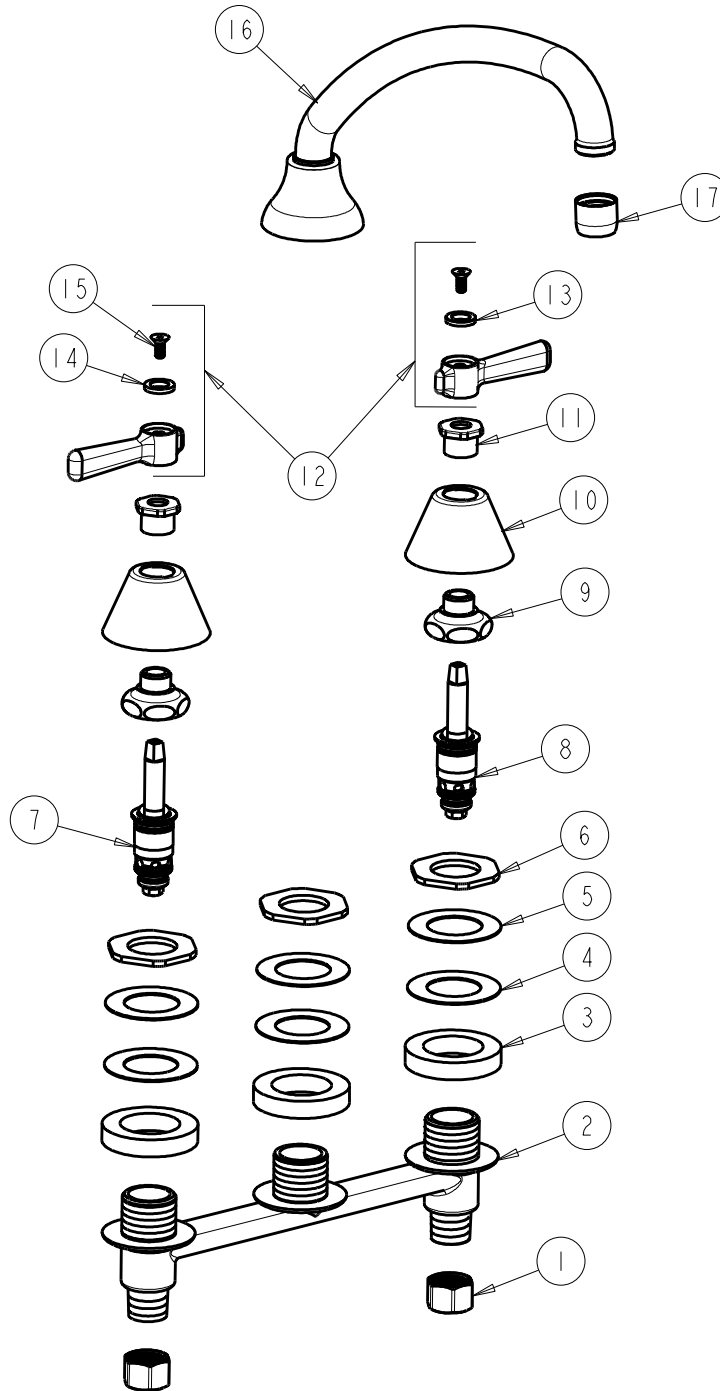

# REPAIR PARTS

BY: SID DATE: 05-11-16

CHK: *AS* REV:

FITTING NO.

1888-E35-369ABCP

SUBMITTED MODEL NO.

ITEM NO.

**FOR TECHNICAL ASSISTANCE**  
1-800-TEC-TRUE (1-800-832-8783)

ITEM	PART NO.	DESCRIPTION	ITEM	PART NO.	DESCRIPTION
1	49-005JKRBF	COUPLING NUT	10	250-180JKCP	ESCUTCHEON
2	-----	VALVE BODY (NOT SOLD SEPARATELY)	11	738-011JKCP	ESCUTCHEON NUT
3	888-008JKNF	RUBBER WASHER	12	369-PRJKCP	HANDLE, 2-3/8 LEVER (PAIR)
4	739-056JKNF	RUBBER WASHER	13	633-123JKNF	INDEX BUTTON (BLUE)
5	888-006JKRBF	BRASS WASHER	14	633-023JKNF	INDEX BUTTON (RED)
6	308-003JKRBF	LOCKNUT	15	420-020JKNF	SCREW, 1/8 FLAT HEX HEAD X 1/2
7	377-XTLHJKABNF	LH QUATURN CARTRIDGE	16	1888-001KJKABCP	SPOUT ASSEMBLY
8	377-XTRHJKABNF	RH QUATURN CARTRIDGE	17	E35JKABCP	OUTLET, AERATOR 1.5 GPM
9	274-004JKRBF	CAP NUT			