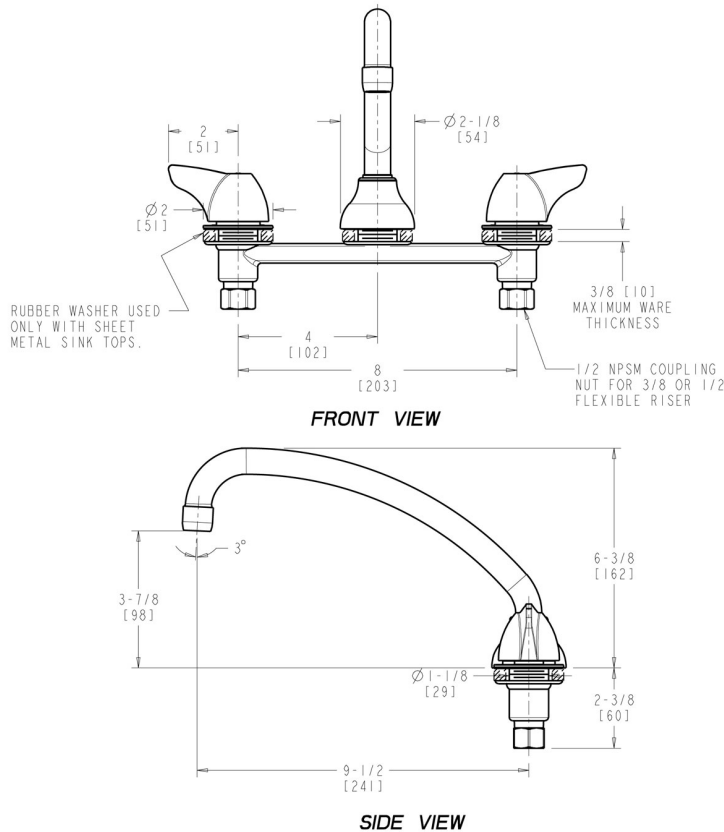

MECHANICAL FAUCETS

1888-XKCP

Manual Faucets

Product Type

Deck Mounted 8" Fixed Centers Concealed Hot and Cold Water Sink Faucet for Stainless Steel Counter

Features & Specifications

- 8" Fixed Centers
- 2.2 GPM (8.3 L/min) Aerator
- 2" Vandal Proof Canopy Single Wing
- Ceramic
- 1/2" NPSM Supply Inlets and Coupling Nut for 3/8" or 1/2" Flexible Riser

Date _____

2100 South Clearwater Drive
Des Plaines, IL
P: 847/803-5000
F: 847/803-5454
Technical: 800/TEC-TRUE
www.chicagofaucets.com

Architect/Engineer Specification

Chicago Faucets No. 1888-XKCP, Sink Faucet for hot and cold water, mounts to stainless steel deck with 8" fixed centers. Chrome plated. Swing tube spout with integral flange, 9-1/2" center-to-center. 2.2 GPM (8.3 L/min) pressure compensating Softflo aerator. 2" metal, vandal-proof, canopy, single-wing handles with secured blue and red index buttons. Ceramic quarter-turn cartridge, features square, tapered stem. 1/2" NPSM supply inlets and coupling nut for 3/8" or 1/2" flexible riser.