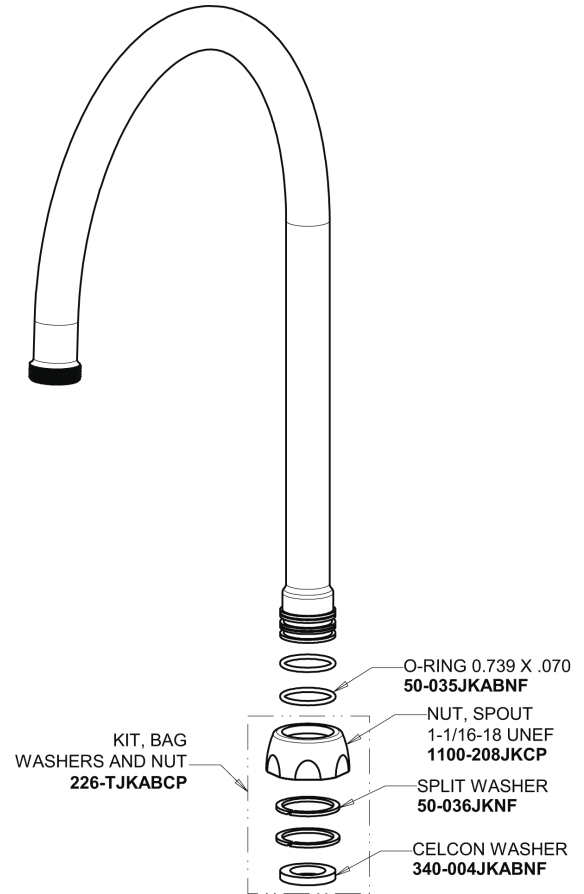

Repair Parts

1895-GN8AE35ABCP

Hot and Cold Water Sink Faucet

**CHICAGO
FAUCETS**

a Geberit company

Base Parts:

8" Rigid / Swing Gooseneck Spout GN8AJKABCP

1.5 GPM (5.7 L/min) Aerator E35JKABCP

2" Vandal Proof Canopy Single Wing Handle 1000-PRJKCP

Quatum Compression Operating Cartridge (pair) 1-099XTJKABNF (right) 1-100XTJKABNF (left)

For Technical Assistance:

Phone: 800-TEC-TRUE (832-8783)

Email: techsupport.us@chicago faucets.com