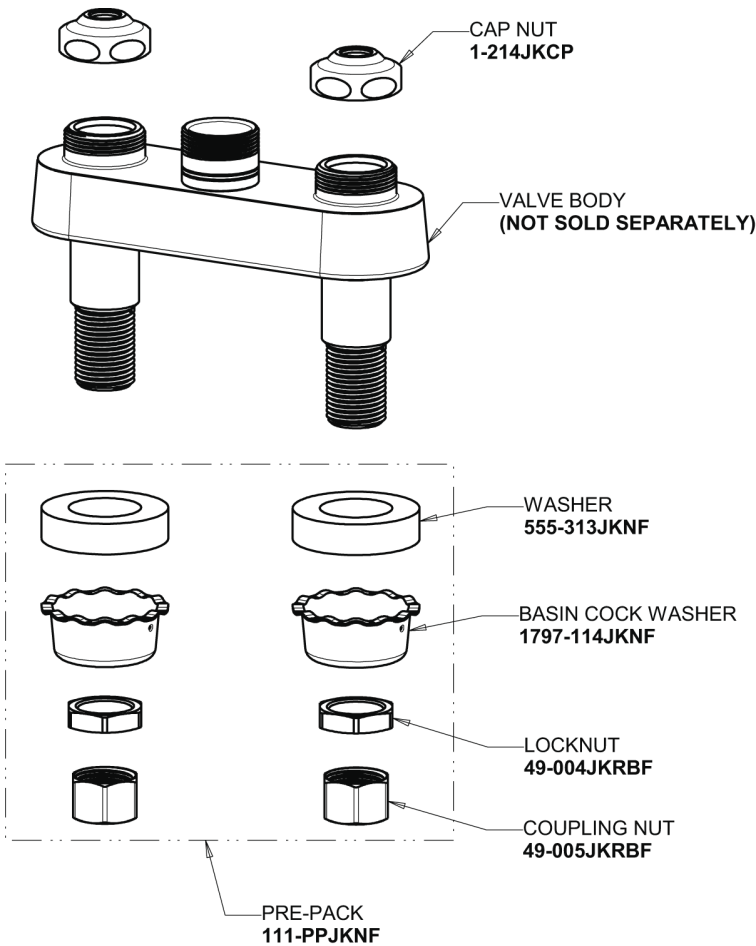

Repair Parts

1895-GN8AE35ABCP

Hot and Cold Water Sink Faucet

**CHICAGO
FAUCETS**

a Geberit company

Base Parts:

8" Rigid / Swing Gooseneck Spout GN8AJKABCP

1.5 GPM (5.7 L/min) Aerator E35JKABCP

2" Vandal Proof Canopy Single Wing Handle 1000-PRJKCP

Quatum Compression Operating Cartridge (pair) 1-099XTJKABNF (right) 1-100XTJKABNF (left)

For Technical Assistance:

Phone: 800-TEC-TRUE (832-8783)

Email: techsupport.us@chicago faucets.com