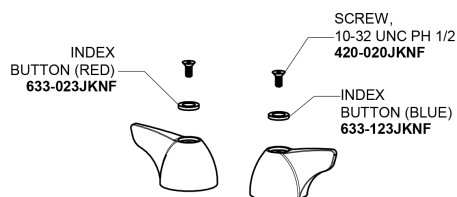

Repair Parts

1895-GN8AE35ABCP

Hot and Cold Water Sink Faucet

**CHICAGO
FAUCETS**

a Geberit company

Base Parts:

8" Rigid / Swing Gooseneck Spout GN8AJKABCP

1.5 GPM (5.7 L/min) Aerator E35JKABCP

2" Vandal Proof Canopy Single Wing Handle 1000-PRJKCP

Quatum Compression Operating Cartridge (pair) 1-099XTJKABNF (right) 1-100XTJKABNF (left)

For Technical Assistance:

Phone: 800-TEC-TRUE (832-8783)

Email: techsupport.us@chicago faucets.com