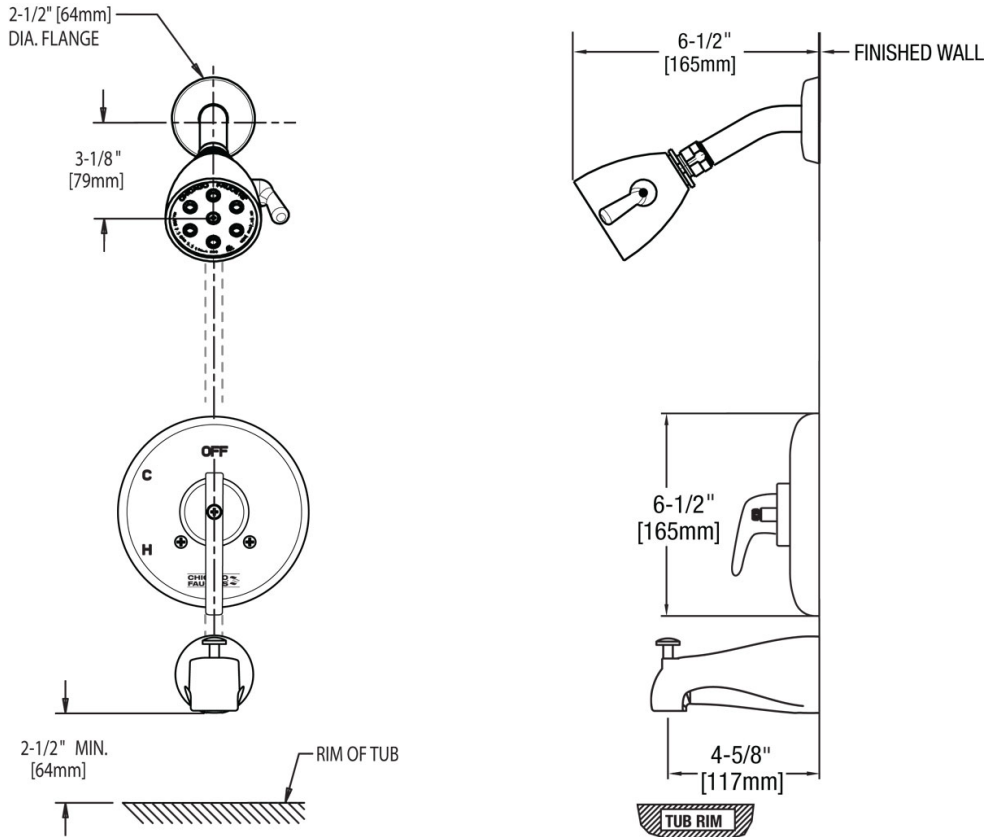

#### Features & Specifications

- Pressure Balancing
- 2.5 GPM Max. Flow Rate @ 80 PSI Shower Head
- Valve Trim Included

### Architect/Engineer Specification

Chicago Faucets No. 1900-TK600CP, Trim Kit for Tub and Shower System, wall-mounted, with shower head and diverter tub spout. Chrome plated. Tub spout with diverter, 5-3/8" center-to-center. Shower head, 2.5 GPM max. flow rate @ 80 PSI. Valve trim included.