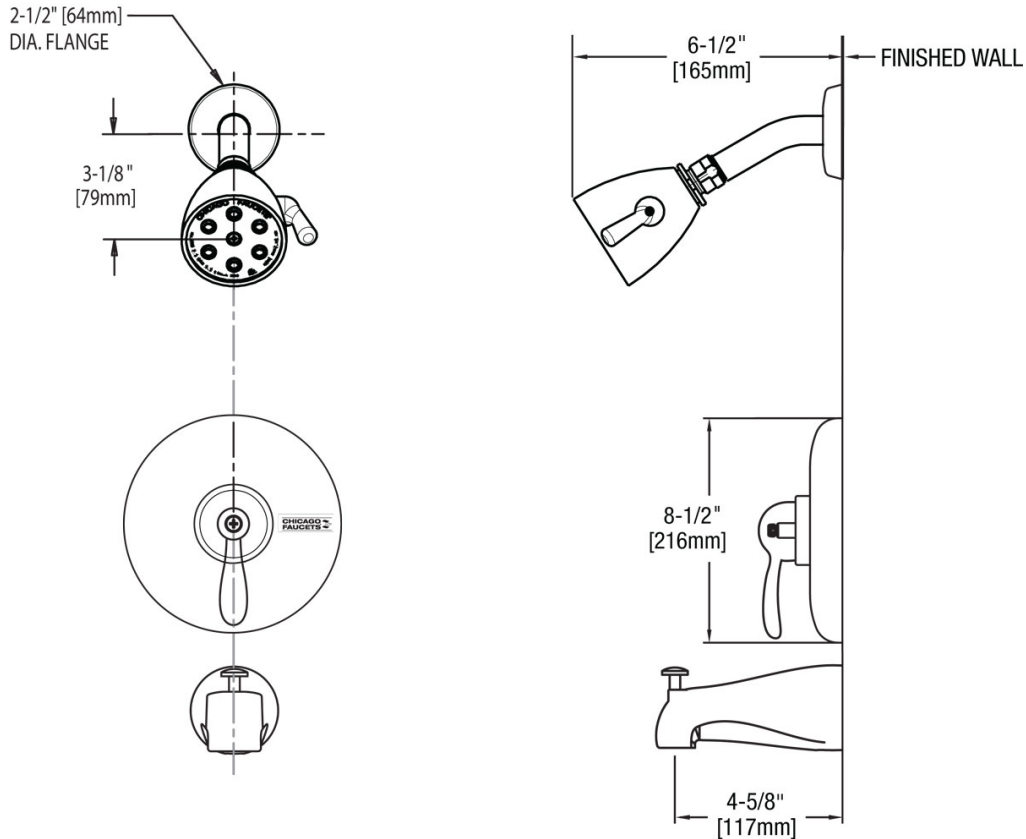

MECHANICAL FAUCETS

1905-TK600CP

Tub and Showers

Product Type

Wall Mounted Trim Kits Tub and Shower Trim Kit with Shower Head and Diverter Tub Spout

Features & Specifications

- Trim Kits
- 2.5 GPM Max. Flow Rate @ 80 PSI Shower Head
- Valve Trim Included

Contractor _____

Submitted as Shown Submitted with Variations

Date _____

2100 South Clearwater Drive
Des Plaines, IL
P: 847/803-5000
F: 847/803-5454
Technical: 800/TEC-TRUE
www.chicagofaucets.com

1905-TK600CP

Tub and Showers

Architect/Engineer Specification

Chicago Faucets No. 1905-TK600CP, Trim Kit for Tub and Shower System, wall-mounted, with shower head and diverter tub spout. Chrome plated. Tub spout with diverter, 5-3/8" center-to-center. Shower head, 2.5 GPM max. flow rate @ 80 PSI. Valve trim included.