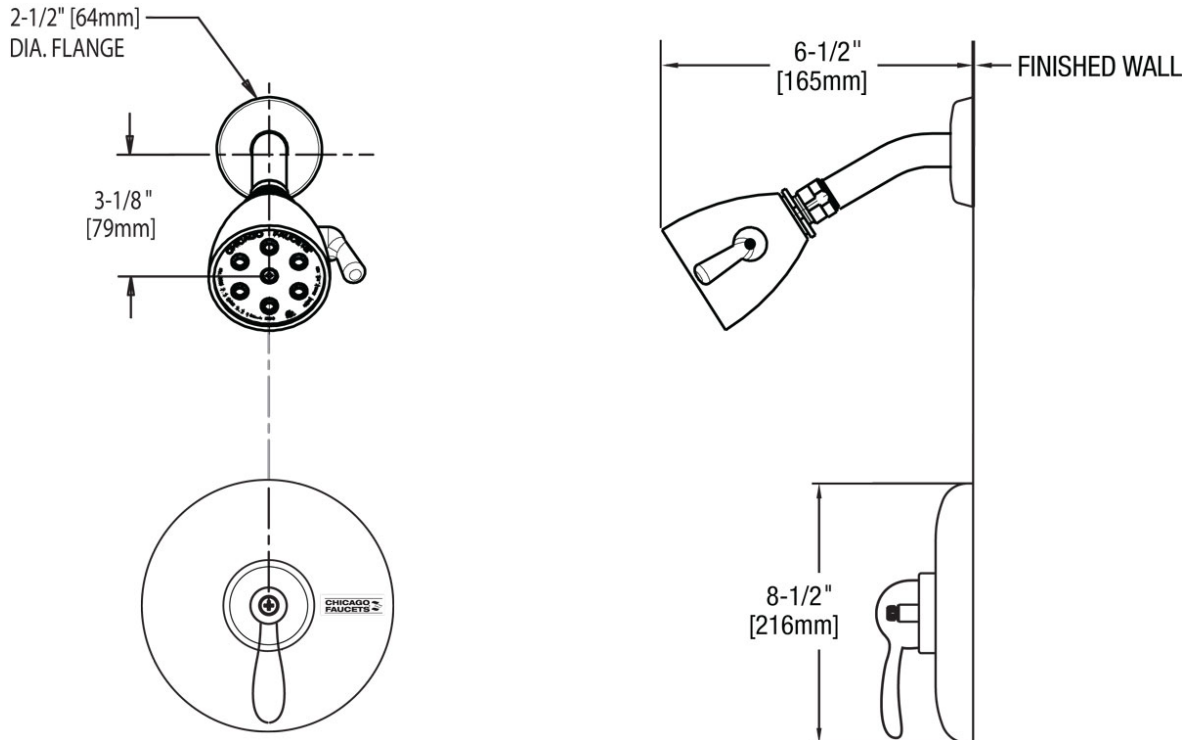

MECHANICAL FAUCETS

1907-TK600CP

Tub and Showers

Product Type

Wall Mounted Trim Kits Tub and Shower Trim Kit with Shower Head

Features & Specifications

- Trim Kits
- 2.5 GPM Max. Flow Rate @ 80 PSI Shower Head with Arm and Wall Flange
- Valve Trim Included

Tub and Showers

Architect/Engineer Specification

Chicago Faucets No. 1907-TK600CP, Trim Kit for Tub and Shower Valve, pressure balancing, wall-mounted, with shower head. Chrome plated. Shower head with arm and wall flange, 2.5 GPM max. flow rate @ 80 PSI. Valve trim included.