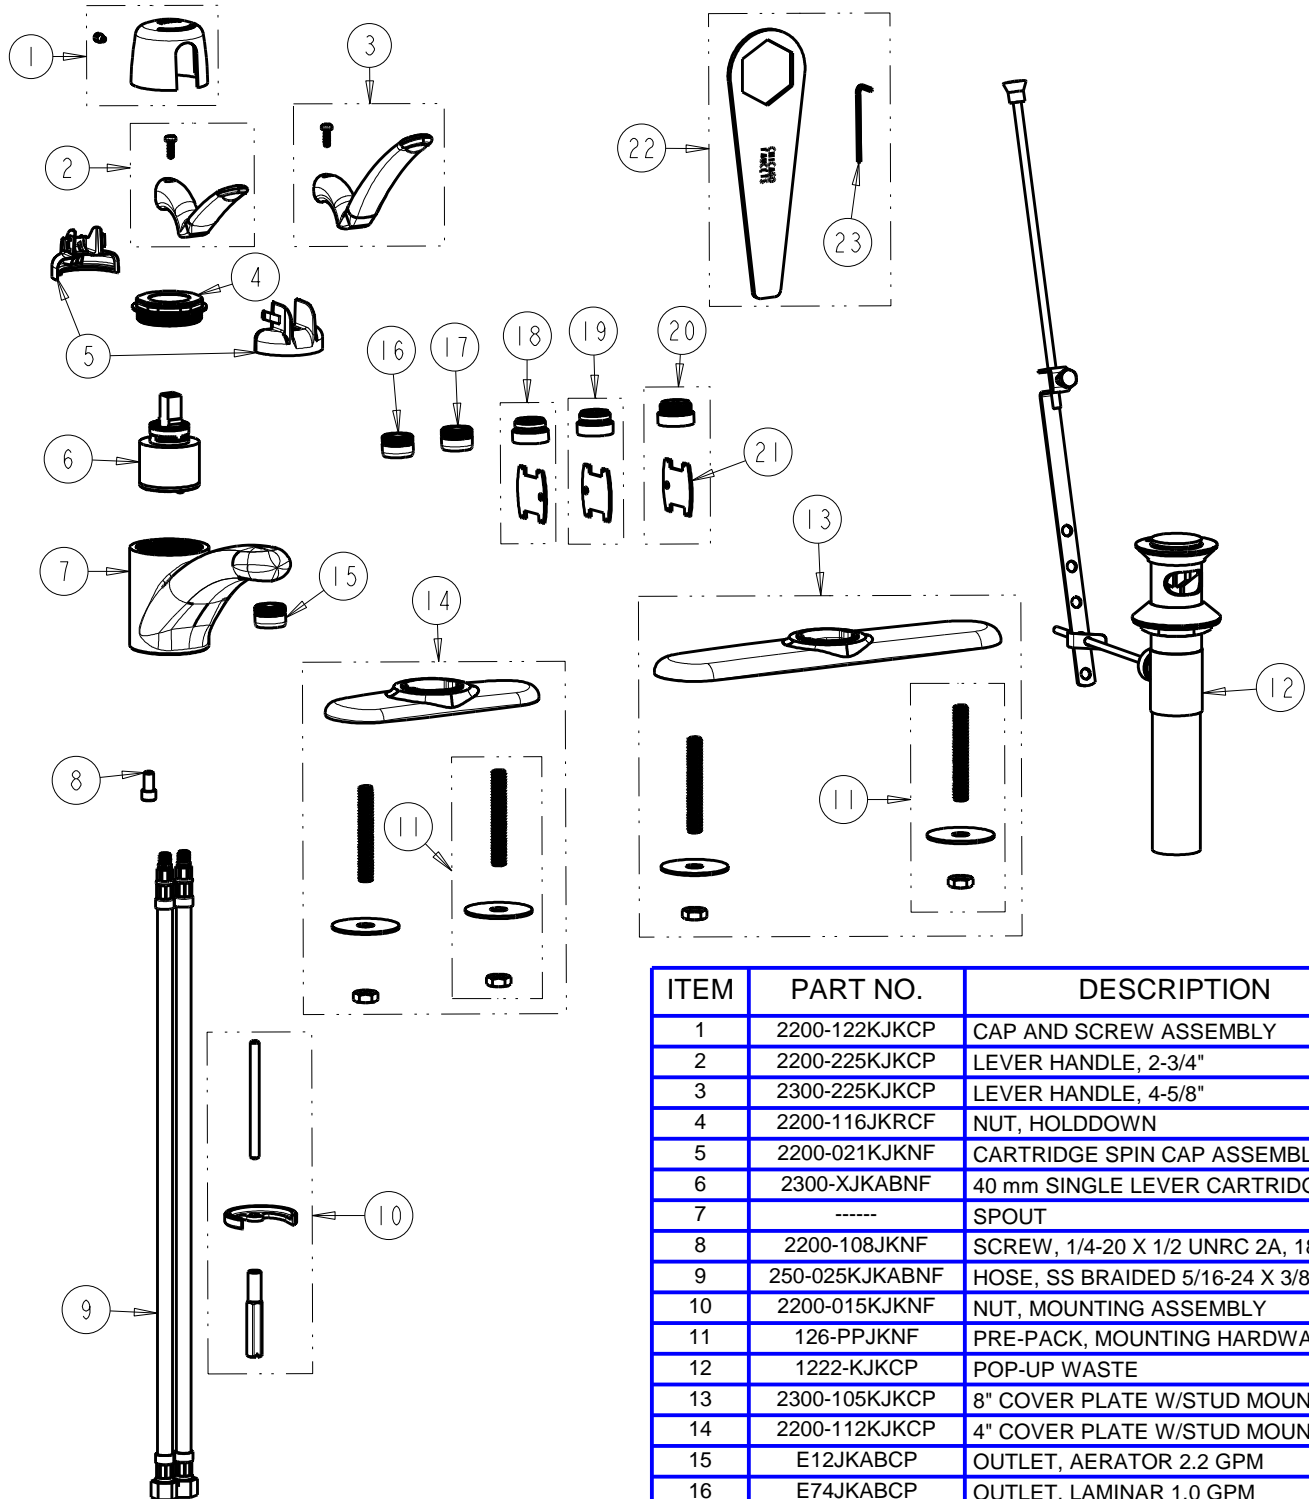

CHICAGO FAUCETS 

a Geberit company

2100 South Clearwater Drive
Des Plaines, IL 60018
Phone: 847-803-5000
Fax: 847-803-5454
www.chicagofaucets.com

FOR TECHNICAL ASSISTANCE
1-800-TEC-TRUE (1-800-832-8783)

REPAIR PARTS

BY: JAR DATE: 10-31-13
CHK: *JAR* REV: 08-30-16

FITTING NO.
2200-2201-SERIES

SUBMITTED MODEL NO.

ITEM NO.

ITEM	PART NO.	DESCRIPTION
1	2200-122KJKCP	CAP AND SCREW ASSEMBLY
2	2200-225KJKCP	LEVER HANDLE, 2-3/4"
3	2300-225KJKCP	LEVER HANDLE, 4-5/8"
4	2200-116JKRCF	NUT, HOLDDOWN
5	2200-021KJKNF	CARTRIDGE SPIN CAP ASSEMBLY
6	2300-XJKABNF	40 mm SINGLE LEVER CARTRIDGE
7	-----	SPOUT
8	2200-108JKNF	SCREW, 1/4-20 X 1/2 UNRC 2A, 18-8 SS,
9	250-025KJKABNF	HOSE, SS BRAIDED 5/16-24 X 3/8
10	2200-015KJKNF	NUT, MOUNTING ASSEMBLY
11	126-PPJKNF	PRE-PACK, MOUNTING HARDWARE
12	1222-KJKCP	POP-UP WASTE
13	2300-105KJKCP	8" COVER PLATE W/STUD MOUNT
14	2200-112KJKCP	4" COVER PLATE W/STUD MOUNT
15	E12JKABCP	OUTLET, AERATOR 2.2 GPM
16	E74JKABCP	OUTLET, LAMINAR 1.0 GPM
17	E37JKABCP	OUTLET, PCA LAMINAR 1.5GPM
18	E2805JKABCP	OUTLET, VP SPRAY w/KEY 0.5 GPM
19	E39VPJKABCP	OUTLET, VP SPRAY w/KEY 0.35 GPM
20	E12VPJKABCP	OUTLET, VP AERATOR w/KEY 2.2 GPM
21	3-024JKRCF	KEY, VP
22	2200-002KJKNF	WRENCH & HEX KEY
23	665-505JKNF	3/32" HEX KEY