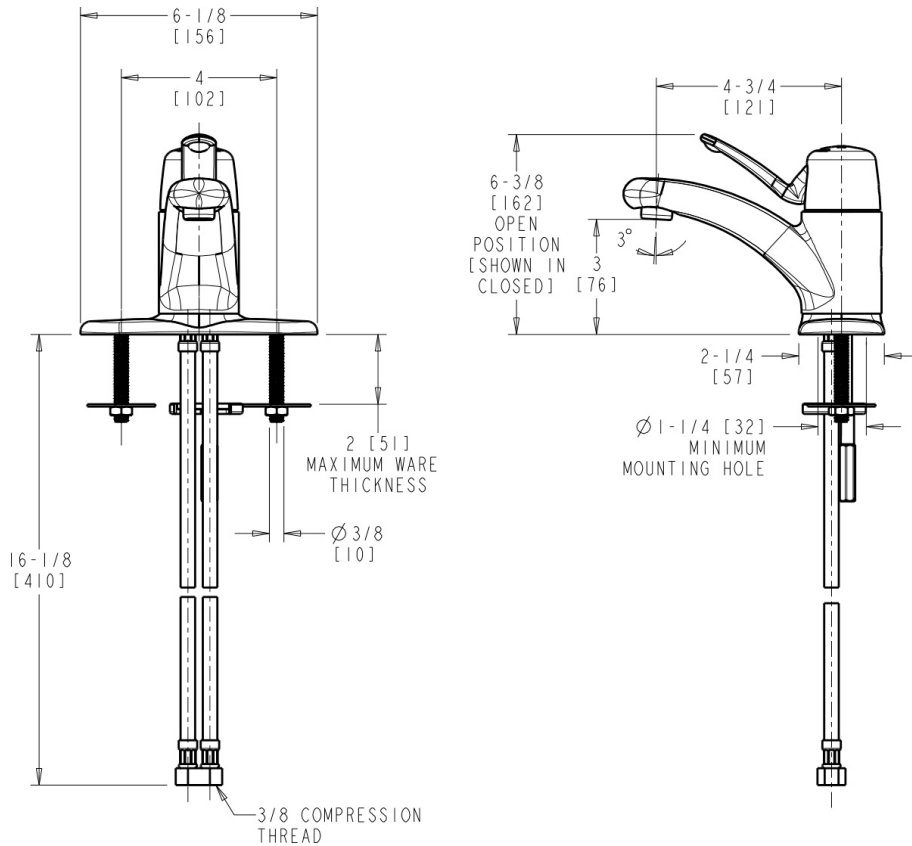

Architect/Engineer Specification

Operation and Maintenance

Installation should be in accordance with local plumbing codes. Flush all pipes thoroughly before installation. After installation, remove spout outlet or flow control and flush faucet thoroughly to clear any debris. Care should be taken when cleaning the product. Do not use abrasive cleaners, chemicals or solvents as they can result in surface damage. Use mild soap and warm water for cleaning and protecting the life of Chicago Faucet products. For specific operation and maintenance refer to the installation instructions and repair parts documents that are located at www.chicagofaucets.com.

Chicago Faucets, member of the Geberit Group, is the leading brand of commercial faucets and fittings in the United States, offering a complete range of products for schools, laboratories, hospitals, office buildings, food service, airports and sport facilities. Call 1.800.TECTRUE or 1.847.803.5000 Option 1 for installation or other technical assistance.