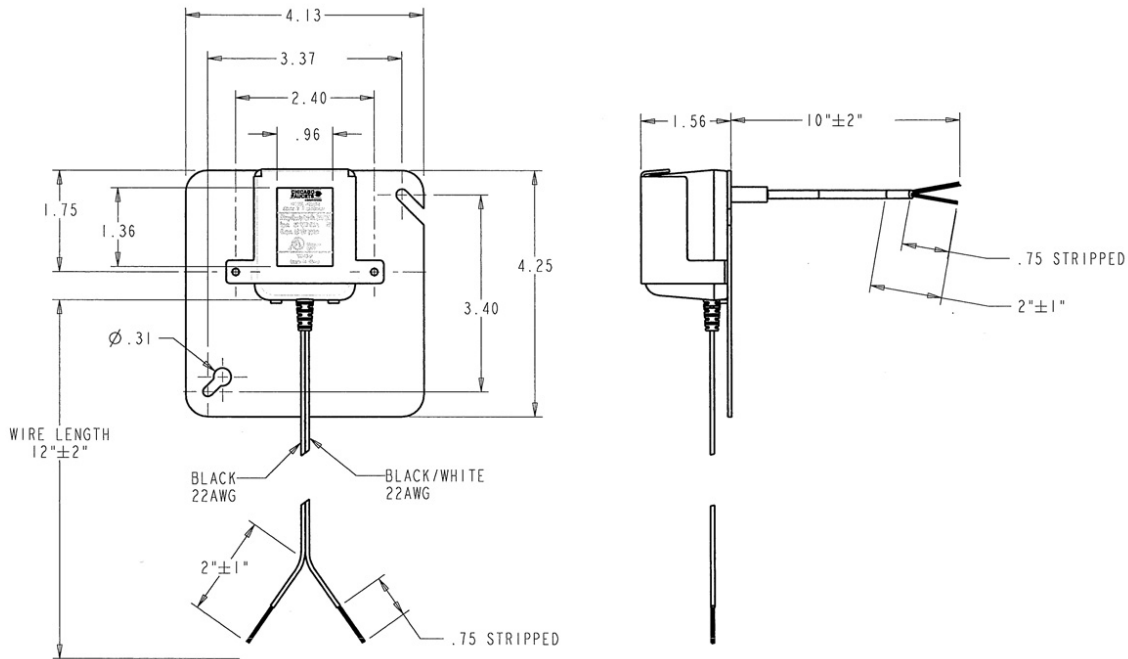

Contractor _____

Submitted as Shown Submitted with Variations

Date _____

2100 South Clearwater Drive
Des Plaines, IL
P: 847/803-5000
F: 847/803-5454
Technical: 800/TEC-TRUE
www.chicagofaucets.com

Architect/Engineer Specification

Chicago Faucets No. 240.631.00.1, Hard-wire Transformer, multi-use. Class 2A Transformer. Hard-wired with standard 4" mounting plate. Input voltage 120VAC 60Hz. Output voltage 12VAC. Output current 300mA. Short Circuit (Thermal Cutout) Protection. Multi-use, up to 8 faucets.