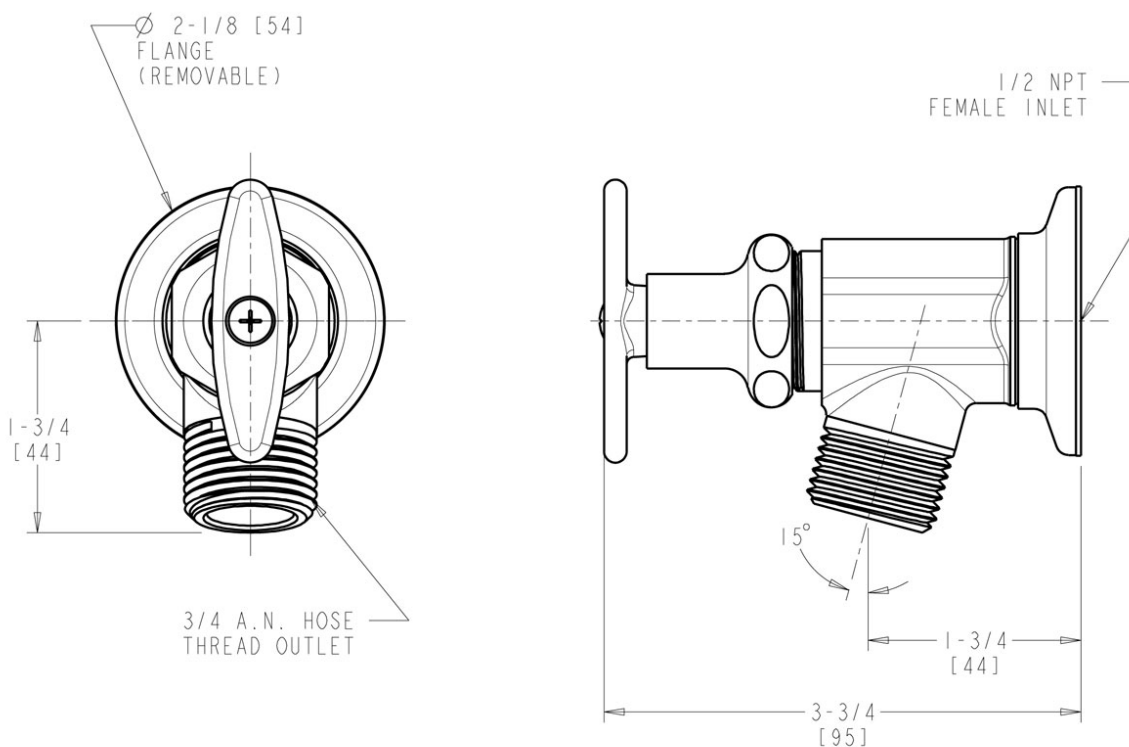

MECHANICAL FAUCETS

293-CP

Washdown and Sill

Product Type

Wall Mounted Sill Fittings Inside Sill Fitting

Features & Specifications

- Sill Fittings
- 2-1/4" Tee
- Slow Compression
- 1/2" NPT Female Thread Inlet
- 3/4" Male Hose Thread Outlet
- Slip Wall Flange
- CFNow! Item Ships in 3 Days

Contractor _____

Submitted as Shown Submitted with Variations

Date _____

2100 South Clearwater Drive
Des Plaines, IL
P: 847/803-5000
F: 847/803-5454
Technical: 800/TEC-TRUE
www.chicagofaucets.com

Architect/Engineer Specification

Chicago Faucets No. 293-CP, Inside Sill Fitting, wall-mounted, chrome plated. 2-1/4" metal tee handle with square, tapered broach. Slow compression rebuildable cartridge, opens and closes 360° for fine adjustment, closes with water pressure, features square, tapered stem. 1/2" NPT female thread inlet. 3/4" male hose thread outlet. Slip wall flange.