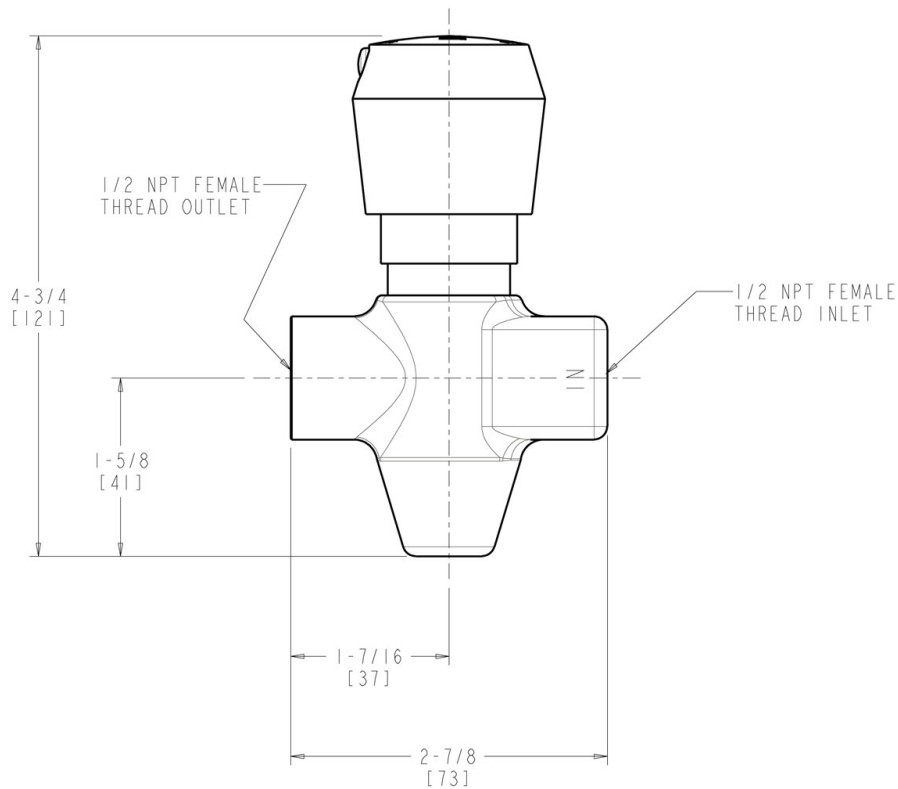

Product Type

Wall Mounted Straight Straight Urinal Valve

Features & Specifications

- Straight
- 1-3/4" Vandal Proof MVP Metering Push
- MVP Metering
- 1/2" NPT Female Thread Inlet
- 1/2" NPT Female Thread Outlet
- CFNow! Item Ships in 3 Days

Date _____

Architect/Engineer Specification

Chicago Faucets No. 339-665PSHCP, Straight Urinal Valve, wall-mounted, chrome plated. 1-3/4" metal, vandal-proof, push handle with index button. MVP self-closing, auto-timed metering cartridge, opens with push. 1/2" NPT female thread inlet. 1/2" NPT female thread outlet.