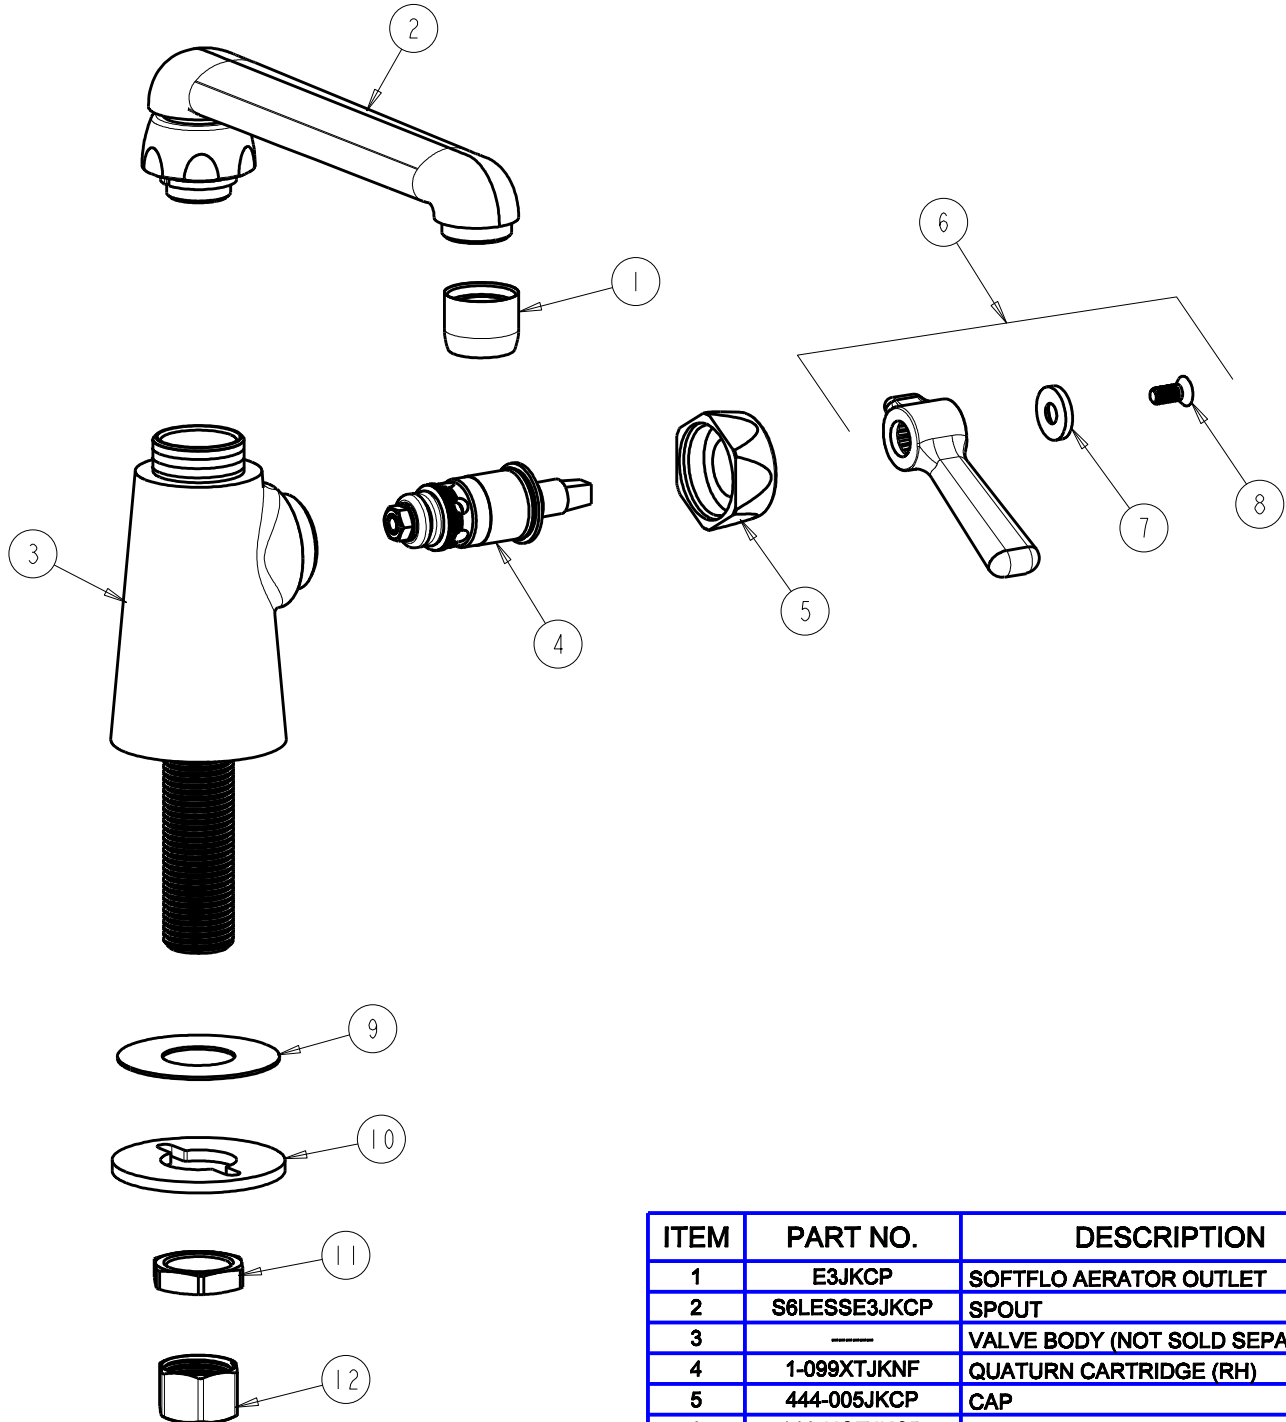

BY: SID DATE: 11-17-11

CHK: *[Signature]* REV:

FITTING NO.

349-HOTCP

SUBMITTED MODEL NO.

ITEM NO.

ITEM	PART NO.	DESCRIPTION
1	E3JKCP	SOFTFLO AERATOR OUTLET
2	S6LESSE3JKCP	SPOUT
3	-----	VALVE BODY (NOT SOLD SEPARATELY)
4	1-099XTJKNF	QUATURN CARTRIDGE (RH)
5	444-005JKCP	CAP
6	369-HOTJKCP	LEVER HANDLE ASSEMBLY
7	633-023JKNF	INDEX BUTTON (RED)
8	420-010JKRCF	SCREW, 10-32 UNC PH 1/2
9	52-007JKNF	WASHER, RUBBER
10	807-112JKNF	WASHER
11	49-004JKRBF	LOCKNUT
12	49-005JKRBF	COUPLING NUT