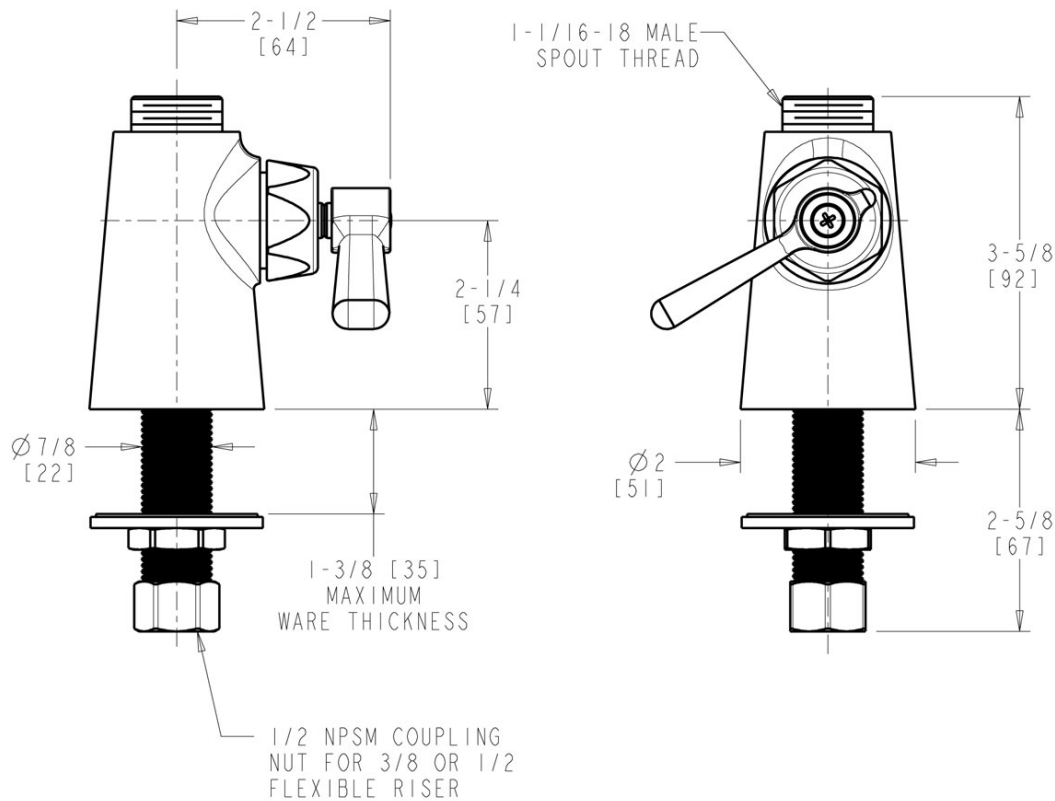

#### Features & Specifications

- Single Hole
- 2-3/8" Vandal Proof Lever
- Ceramic
- 1/2" NPSM Supply Inlet with Coupling Nut for 3/8" or 1/2" Flexible Riser

Contractor \_\_\_\_\_

Submitted as Shown       Submitted with Variations

Date \_\_\_\_\_

2100 South Clearwater Drive  
Des Plaines, IL  
P: 847/803-5000  
F: 847/803-5454  
Technical: 800/TEC-TRUE  
www.chicagofaucets.com

### Architect/Engineer Specification

Chicago Faucets No. 349-LESSSPTXKCP, Sink Faucet, single-supply, single-hole deck mount, chrome plated. 2-3/8" metal, vandal-proof, lever handle with sixteen-point, tapered broach and secured, blue index button. Ceramic quarter-turn cartridge, features square, tapered stem. 1/2" NPSM supply inlet with coupling nut for 3/8" or 1/2" flexible riser.