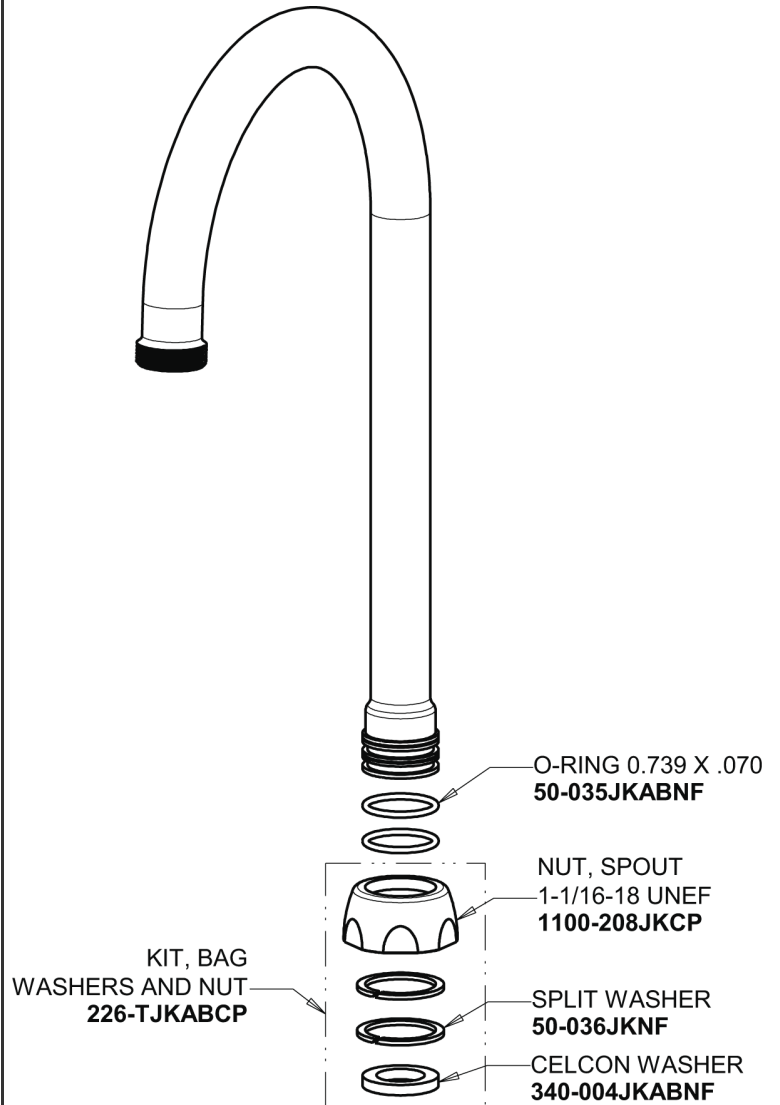

Repair Parts

350-E35VXKABCP
Single Supply Sink Faucet

**CHICAGO
FAUCETS**

a Geberit company

Base Parts:

5-1/4" Rigid / Swing Gooseneck Spout GN2AJKABCP

For Technical Assistance:

Phone: 800-TEC-TRUE (832-8783)
Email: techsupport.us@chicagofaucets.com

2100 South Clearwater Drive
Des Plaines, IL 60018
Phone: 847-803-5000
chicagofaucets.com

Repair Parts

350-E35VXKABCP
Single Supply Sink Faucet

**CHICAGO
FAUCETS** 

a Geberit company

2-3/8" Lever Handle
369-COLDJKCP

1.5 GPM (5.7 L/min) Vandal Proof Aerator
E35VPJKABCP

Ceramic 1/4-Turn Operating Cartridge (right hand)
1-099XKJKABNF

For Technical Assistance:

Phone: 800-TEC-TRUE (832-8783)
Email: techsupport.us@chicagofaucets.com