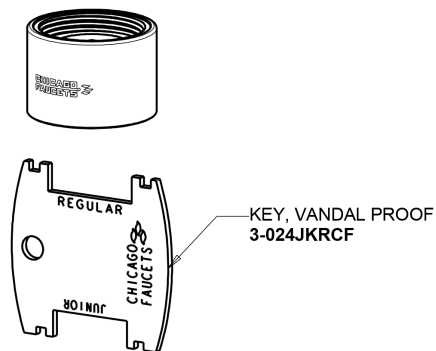

Repair Parts

350-E35VXKABCP
Single Supply Sink Faucet

**CHICAGO
FAUCETS**

a Geberit company

Base Parts:

5-1/4" Rigid / Swing Gooseneck Spout GN2AJKABCP

For Technical Assistance:

Phone: 800-TEC-TRUE (832-8783)
Email: techsupport.us@chicagofaucets.com

2100 South Clearwater Drive
Des Plaines, IL 60018
Phone: 847-803-5000
chicagofaucets.com

Repair Parts

350-E35VXKABCP
Single Supply Sink Faucet

**CHICAGO
FAUCETS** 

a Geberit company

2-3/8" Lever Handle
369-COLDJKCP

1.5 GPM (5.7 L/min) Vandal Proof Aerator
E35VPJKABCP

Ceramic 1/4-Turn Operating Cartridge (right hand)
1-099XKJKABNF

For Technical Assistance:

Phone: 800-TEC-TRUE (832-8783)
Email: techsupport.us@chicagofaucets.com