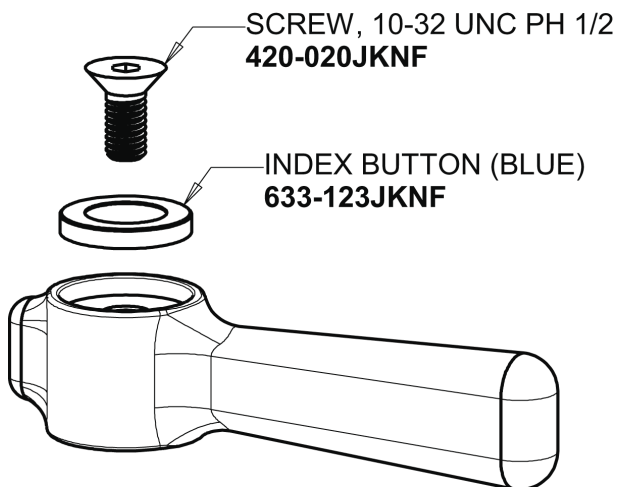

Repair Parts

350-E35VXKABCP
Single Supply Sink Faucet

**CHICAGO
FAUCETS**

a Geberit company

Base Parts:

5-1/4" Rigid / Swing Gooseneck Spout GN2AJKABCP

For Technical Assistance:

Phone: 800-TEC-TRUE (832-8783)
Email: techsupport.us@chicagofaucets.com

2100 South Clearwater Drive
Des Plaines, IL 60018
Phone: 847-803-5000
chicagofaucets.com

Repair Parts

350-E35VXKABCP
Single Supply Sink Faucet

**CHICAGO
FAUCETS** 

a Geberit company

2-3/8" Lever Handle
369-COLDJKCP

1.5 GPM (5.7 L/min) Vandal Proof Aerator
E35VPJKABCP

Ceramic 1/4-Turn Operating Cartridge (right hand)
1-099XKJKABNF

For Technical Assistance:

Phone: 800-TEC-TRUE (832-8783)
Email: techsupport.us@chicagofaucets.com