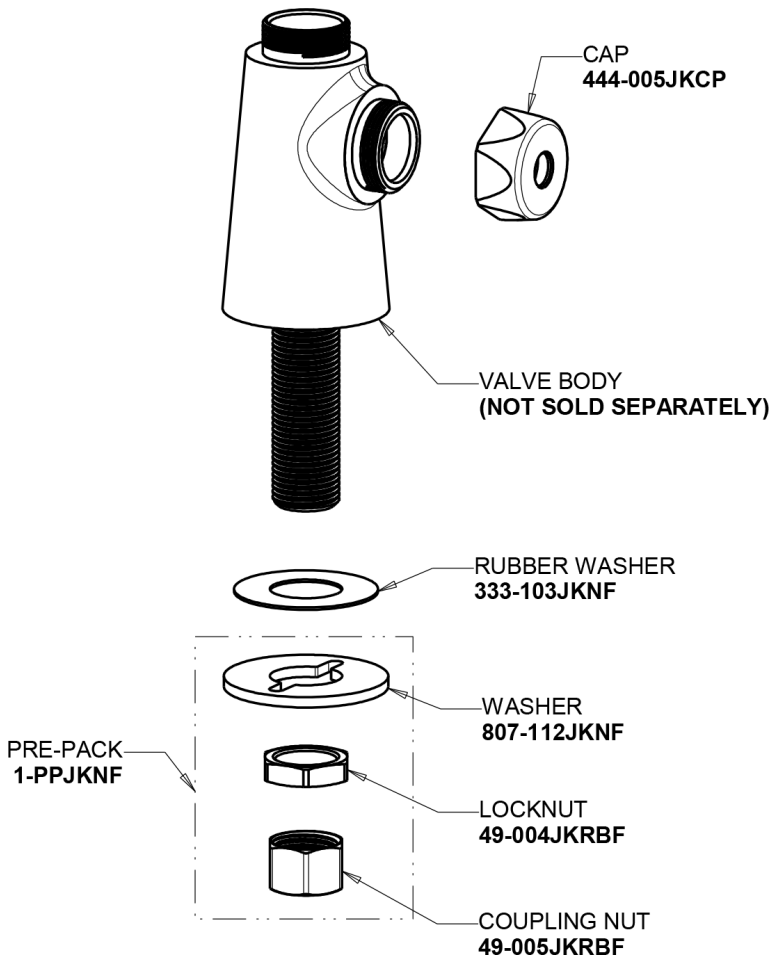

Repair Parts

350-E35VXKABCP
Single Supply Sink Faucet

**CHICAGO
FAUCETS**

a Geberit company

Base Parts:

5-1/4" Rigid / Swing Gooseneck Spout GN2AJKABCP

For Technical Assistance:

Phone: 800-TEC-TRUE (832-8783)
Email: techsupport.us@chicagofaucets.com

2100 South Clearwater Drive
Des Plaines, IL 60018
Phone: 847-803-5000
chicagofaucets.com

Repair Parts

350-E35VXKABCP
Single Supply Sink Faucet

**CHICAGO
FAUCETS** 

a Geberit company

2-3/8" Lever Handle
369-COLDJKCP

1.5 GPM (5.7 L/min) Vandal Proof Aerator
E35VPJKABCP

Ceramic 1/4-Turn Operating Cartridge (right hand)
1-099XKJKABNF

For Technical Assistance:

Phone: 800-TEC-TRUE (832-8783)
Email: techsupport.us@chicagofaucets.com