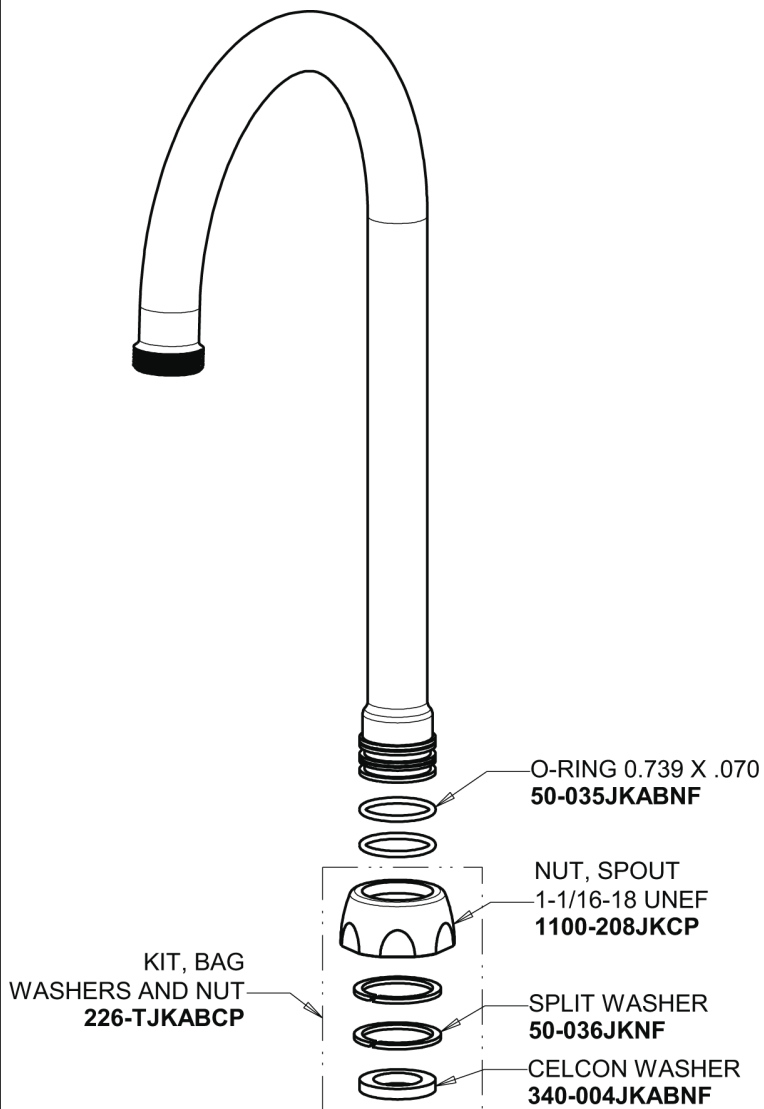

Repair Parts

350-E35XKABCP

Single Supply Sink Faucet

**CHICAGO
FAUCETS**

a Geberit company

Base Parts:

5-1/4" Rigid / Swing Gooseneck Spout GN2AJKABCP

For Technical Assistance:

Single Supply Sink Faucet

**CHICAGO
FAUCETS** 

a Geberit company

2-3/8" Lever Handle
369-COLDJKCP

1.5 GPM (5.7 L/min) Aerator
E35JKABCP

Ceramic 1/4-Turn Operating Cartridge (right hand)
1-099XKJKABNF

For Technical Assistance: