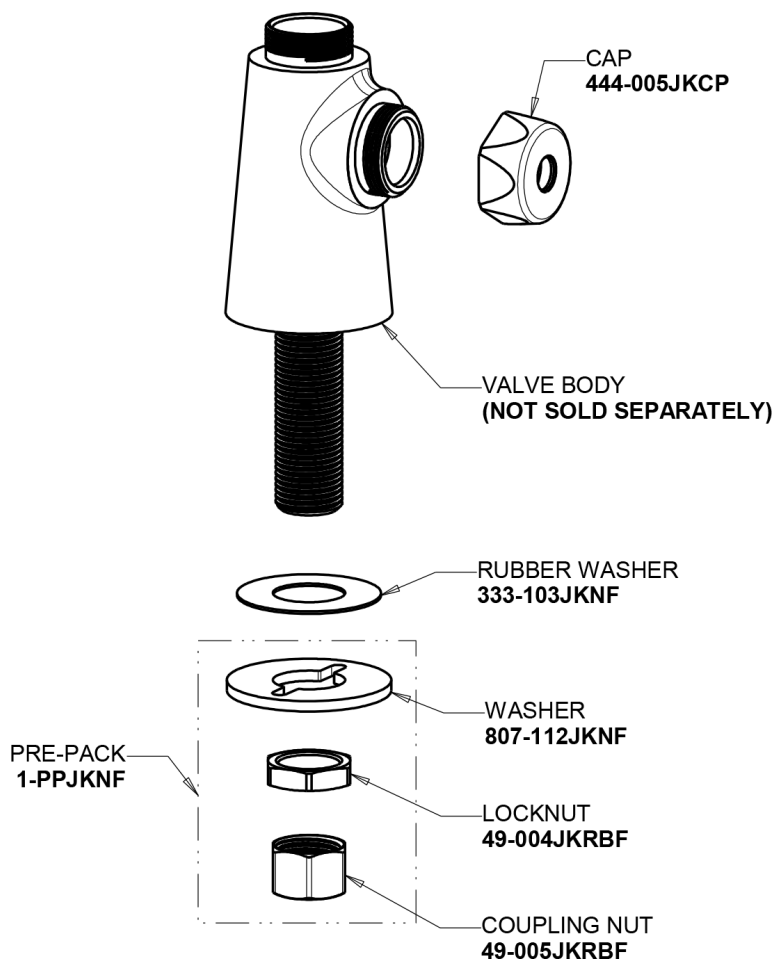

Repair Parts

350-E35XKABCP

Single Supply Sink Faucet

**CHICAGO
FAUCETS**

a Geberit company

Base Parts:

5-1/4" Rigid / Swing Gooseneck Spout GN2AJKABCP

For Technical Assistance:

Single Supply Sink Faucet

**CHICAGO
FAUCETS** 

a Geberit company

2-3/8" Lever Handle
369-COLDJKCP

1.5 GPM (5.7 L/min) Aerator
E35JKABCP

Ceramic 1/4-Turn Operating Cartridge (right hand)
1-099XKJKABNF

For Technical Assistance: