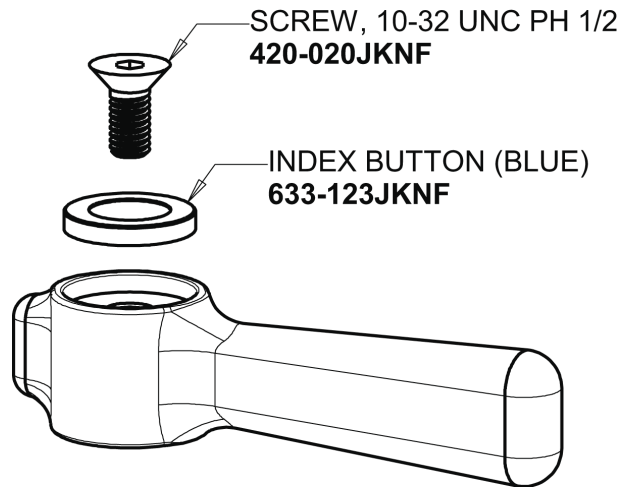

Repair Parts

350-E35XKABCP

Single Supply Sink Faucet

**CHICAGO
FAUCETS**

a Geberit company

Base Parts:

5-1/4" Rigid / Swing Gooseneck Spout GN2AJKABCP

For Technical Assistance:

Single Supply Sink Faucet

**CHICAGO
FAUCETS** 

a Geberit company

2-3/8" Lever Handle
369-COLDJKCP

1.5 GPM (5.7 L/min) Aerator
E35JKABCP

Ceramic 1/4-Turn Operating Cartridge (right hand)
1-099XKJKABNF

For Technical Assistance: