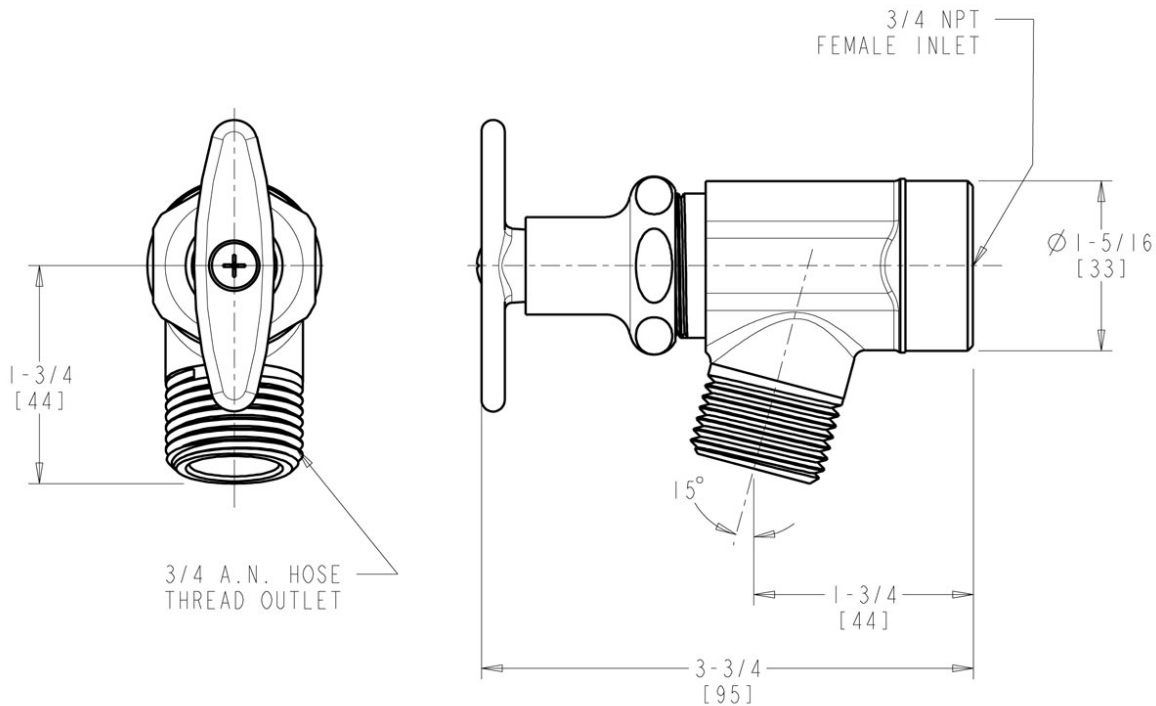

### Architect/Engineer Specification

Chicago Faucets No. 387-LEFRCF, Inside Sill Fitting, wall-mounted, rough chrome plated. 2-1/4" metal tee handle with square, tapered broach. Slow compression rebuildable cartridge, opens and closes 360° for fine adjustment, closes with water pressure, features square, tapered stem. 3/4" NPT female thread inlet. 3/4" NPT male thread outlet. Wall flange not included. Mounting hardware included.