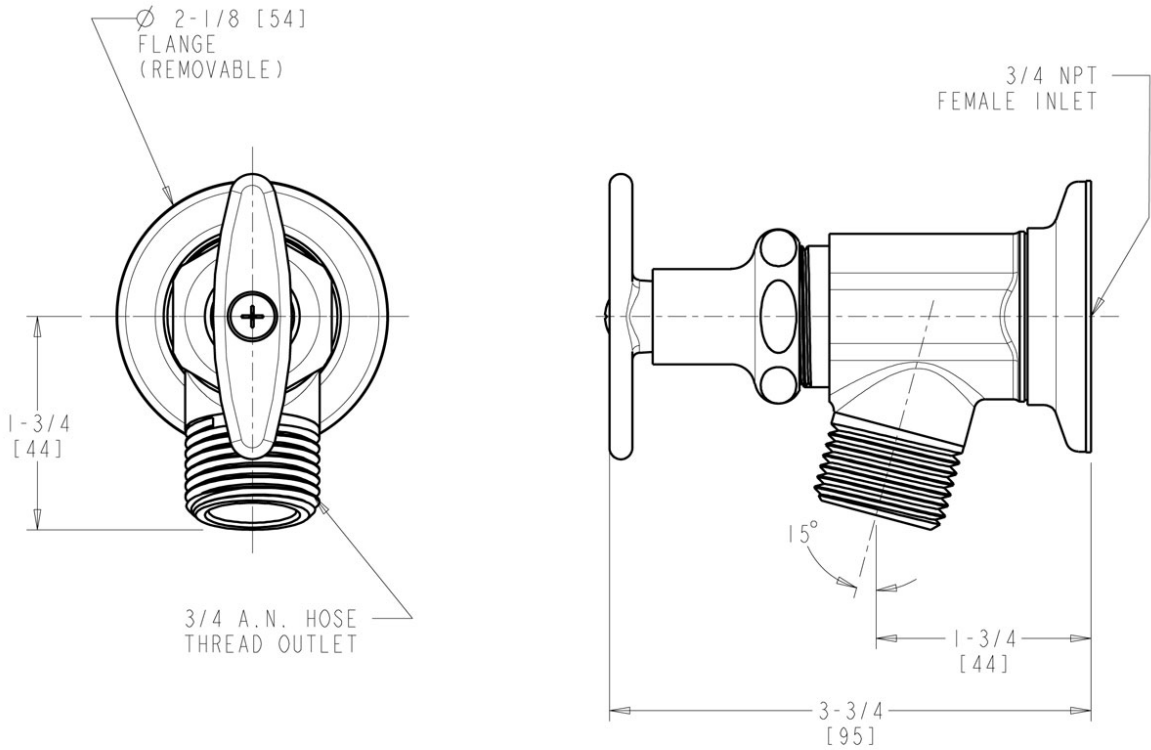

MECHANICAL FAUCETS

387-RCF

Washdown and Sill

Product Type

Wall Mounted Sill Fittings Inside Sill Fitting

Features & Specifications

- Sill Fittings
- 2-1/4" Tee
- Slow Compression
- 3/4" NPT Female Inlet
- 3/4" Male Hose Thread Outlet
- Slip Wall Flange
- CFNow! Item Ships in 3 Days

Contractor _____

Submitted as Shown Submitted with Variations

Date _____

2100 South Clearwater Drive
Des Plaines, IL
P: 847/803-5000
F: 847/803-5454
Technical: 800/TEC-TRUE
www.chicagofaucets.com

387-RCF

Washdown and Sill

Architect/Engineer Specification

Chicago Faucets No. 387-RCF, Inside Sill Fitting, wall-mounted, rough chrome plated. 2-1/4" metal tee handle with square, tapered broach. Slow compression rebuildable cartridge, opens and closes 360° for fine adjustment, closes with water pressure, features square, tapered stem. 3/4" NPT female thread inlet. 3/4" male hose thread outlet. Slip wall flange.