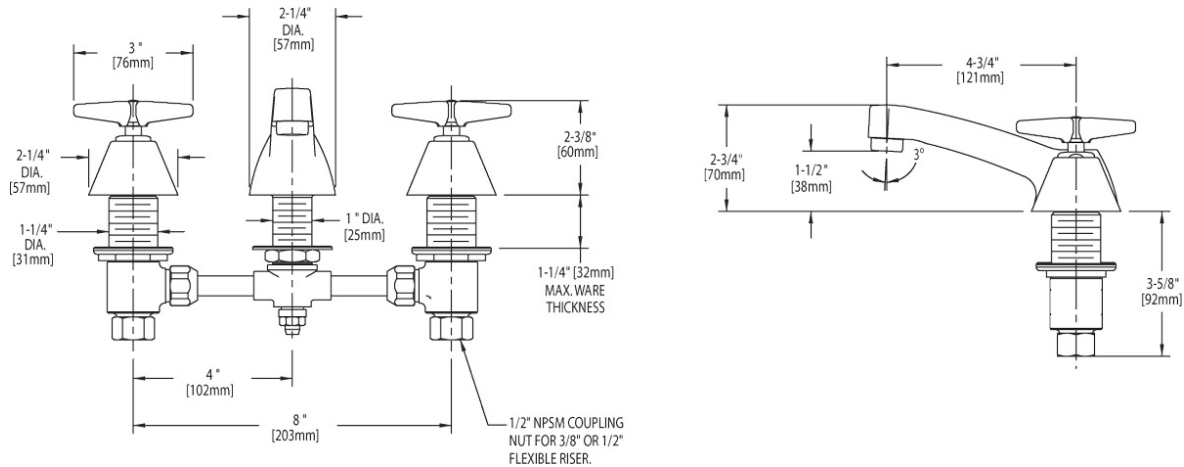

Engineer \_\_\_\_\_

Contractor \_\_\_\_\_

Submitted as Shown

Submitted with Variations

Date \_\_\_\_\_

2100 South Clearwater Drive  
Des Plaines, IL  
P: 847/803-5000  
F: 847/803-5454  
Technical: 800/TEC-TRUE  
www.chicagofaucets.com

**Architect/Engineer Specification**

Chicago Faucets No. 403-CP, Sink Faucet for hot and cold water, concealed deck-mount with 8" fixed centers, chrome plated. 2.2 GPM (8.3 L/min) pressure compensating Soffflo aerator. 3" metal cross handles with square, tapered broach, indexed "C" and "H". Quatern™ rebuildable compression cartridge, opens and closes 90°, closes with water pressure, features square, tapered stem. This product is tested and certified to industry standards: ASME A112.18.1/CSA B125.1, and Certified to NSF/ANSI 61, Section 9 by CSA.