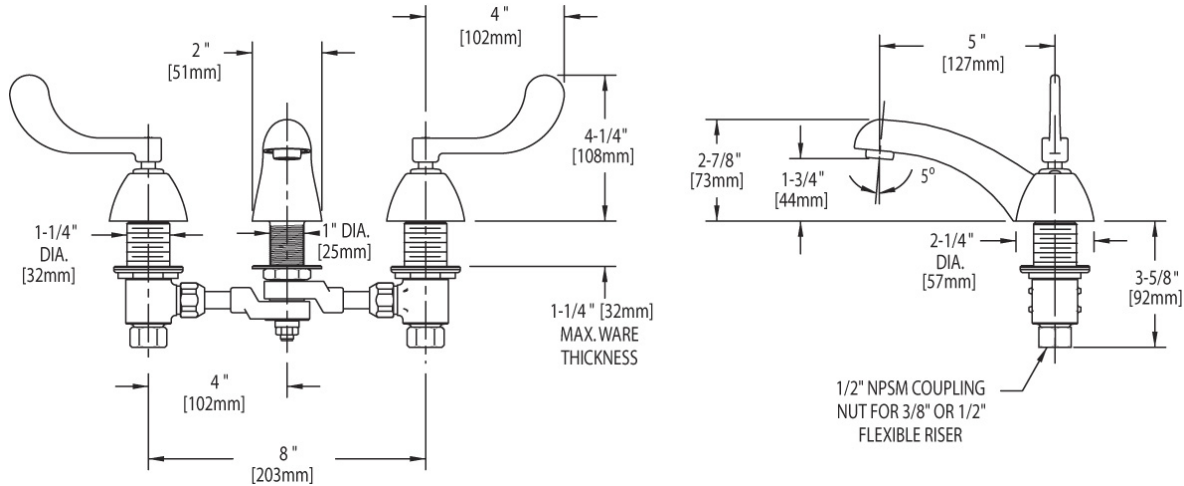

ACCESSORIES AND PARTS

404-317SWCP

Manual Faucets

a Geberit company

Product Type

Deck Mounted Adjustable 6" - 8" Centers Concealed Hot and Cold Water Sink Faucet

Features & Specifications

- Adjustable 6" - 8" Centers
- 2.2 GPM (8.3 L/min) Aerator
- 4" Vandal Proof Wristblade
- Quatern

Contractor _____

Submitted as Shown Submitted with Variations

Date _____

2100 South Clearwater Drive
Des Plaines, IL
P: 847/803-5000
F: 847/803-5454
Technical: 800/TEC-TRUE
www.chicagofaucets.com

Architect/Engineer Specification

Chicago Faucets No. 404-317SWCP, Sink Faucet for hot and cold water, concealed deck-mount with adjustable 6"-8" centers, chrome plated. 2.2 GPM (8.3 L/min) pressure compensating Soffflo aerator. 4" metal, vandal-proof, wristblade handles with sixteen-point, tapered broach and secured blue and red index buttons. Quatum™ rebuildable compression cartridge, opens and closes 90°, closes with water pressure, features square, tapered stem. This product meets ADA ANSI/ICC A117.1 requirements and is tested and certified to industry standards: ASME A112.18.1/CSA B125.1, and Certified to NSF/ANSI 61, Section 9 by CSA.