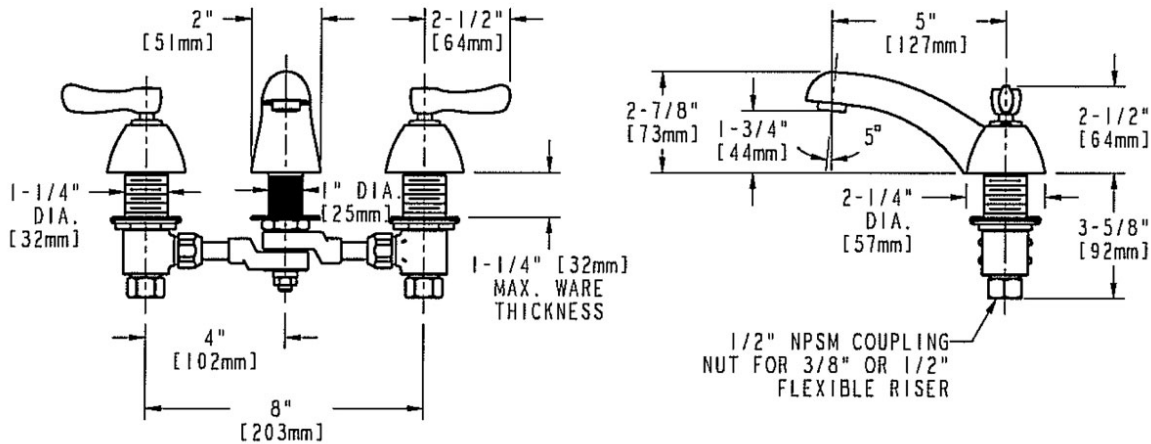

ACCESSORIES AND PARTS

404-SWCP

Manual Faucets

a Geberit company

Product Type

Deck Mounted Adjustable 6" - 8" Centers Concealed Hot and Cold Water Sink Faucet

Features & Specifications

- Adjustable 6" - 8" Centers
- 2.2 GPM (8.3 L/min) Aerator
- 2-3/8" Vandal Proof Lever
- Quatern

Contractor _____

Submitted as Shown

Submitted with Variations

Date _____

2100 South Clearwater Drive
Des Plaines, IL
P: 847/803-5000
F: 847/803-5454
Technical: 800/TEC-TRUE
www.chicagofaucets.com

Architect/Engineer Specification

Chicago Faucets No. 404-SWCP, Sink Faucet for hot and cold water, concealed deck-mount with adjustable 6"-8" centers, chrome plated. 2.2 GPM (8.3 L/min) pressure compensating Soffflo aerator. 2-3/8" metal, vandal-proof, lever handles with eight-point, tapered broach and blue and red index buttons. Quatum™ rebuildable compression cartridge, opens and closes 90°, closes with water pressure, features square, tapered stem. This product meets ADA ANSI/ICC A117.1 requirements and is tested and certified to industry standards: ASME A112.18.1/CSA B125.1, and Certified to NSF/ANSI 61, Section 9 by CSA.